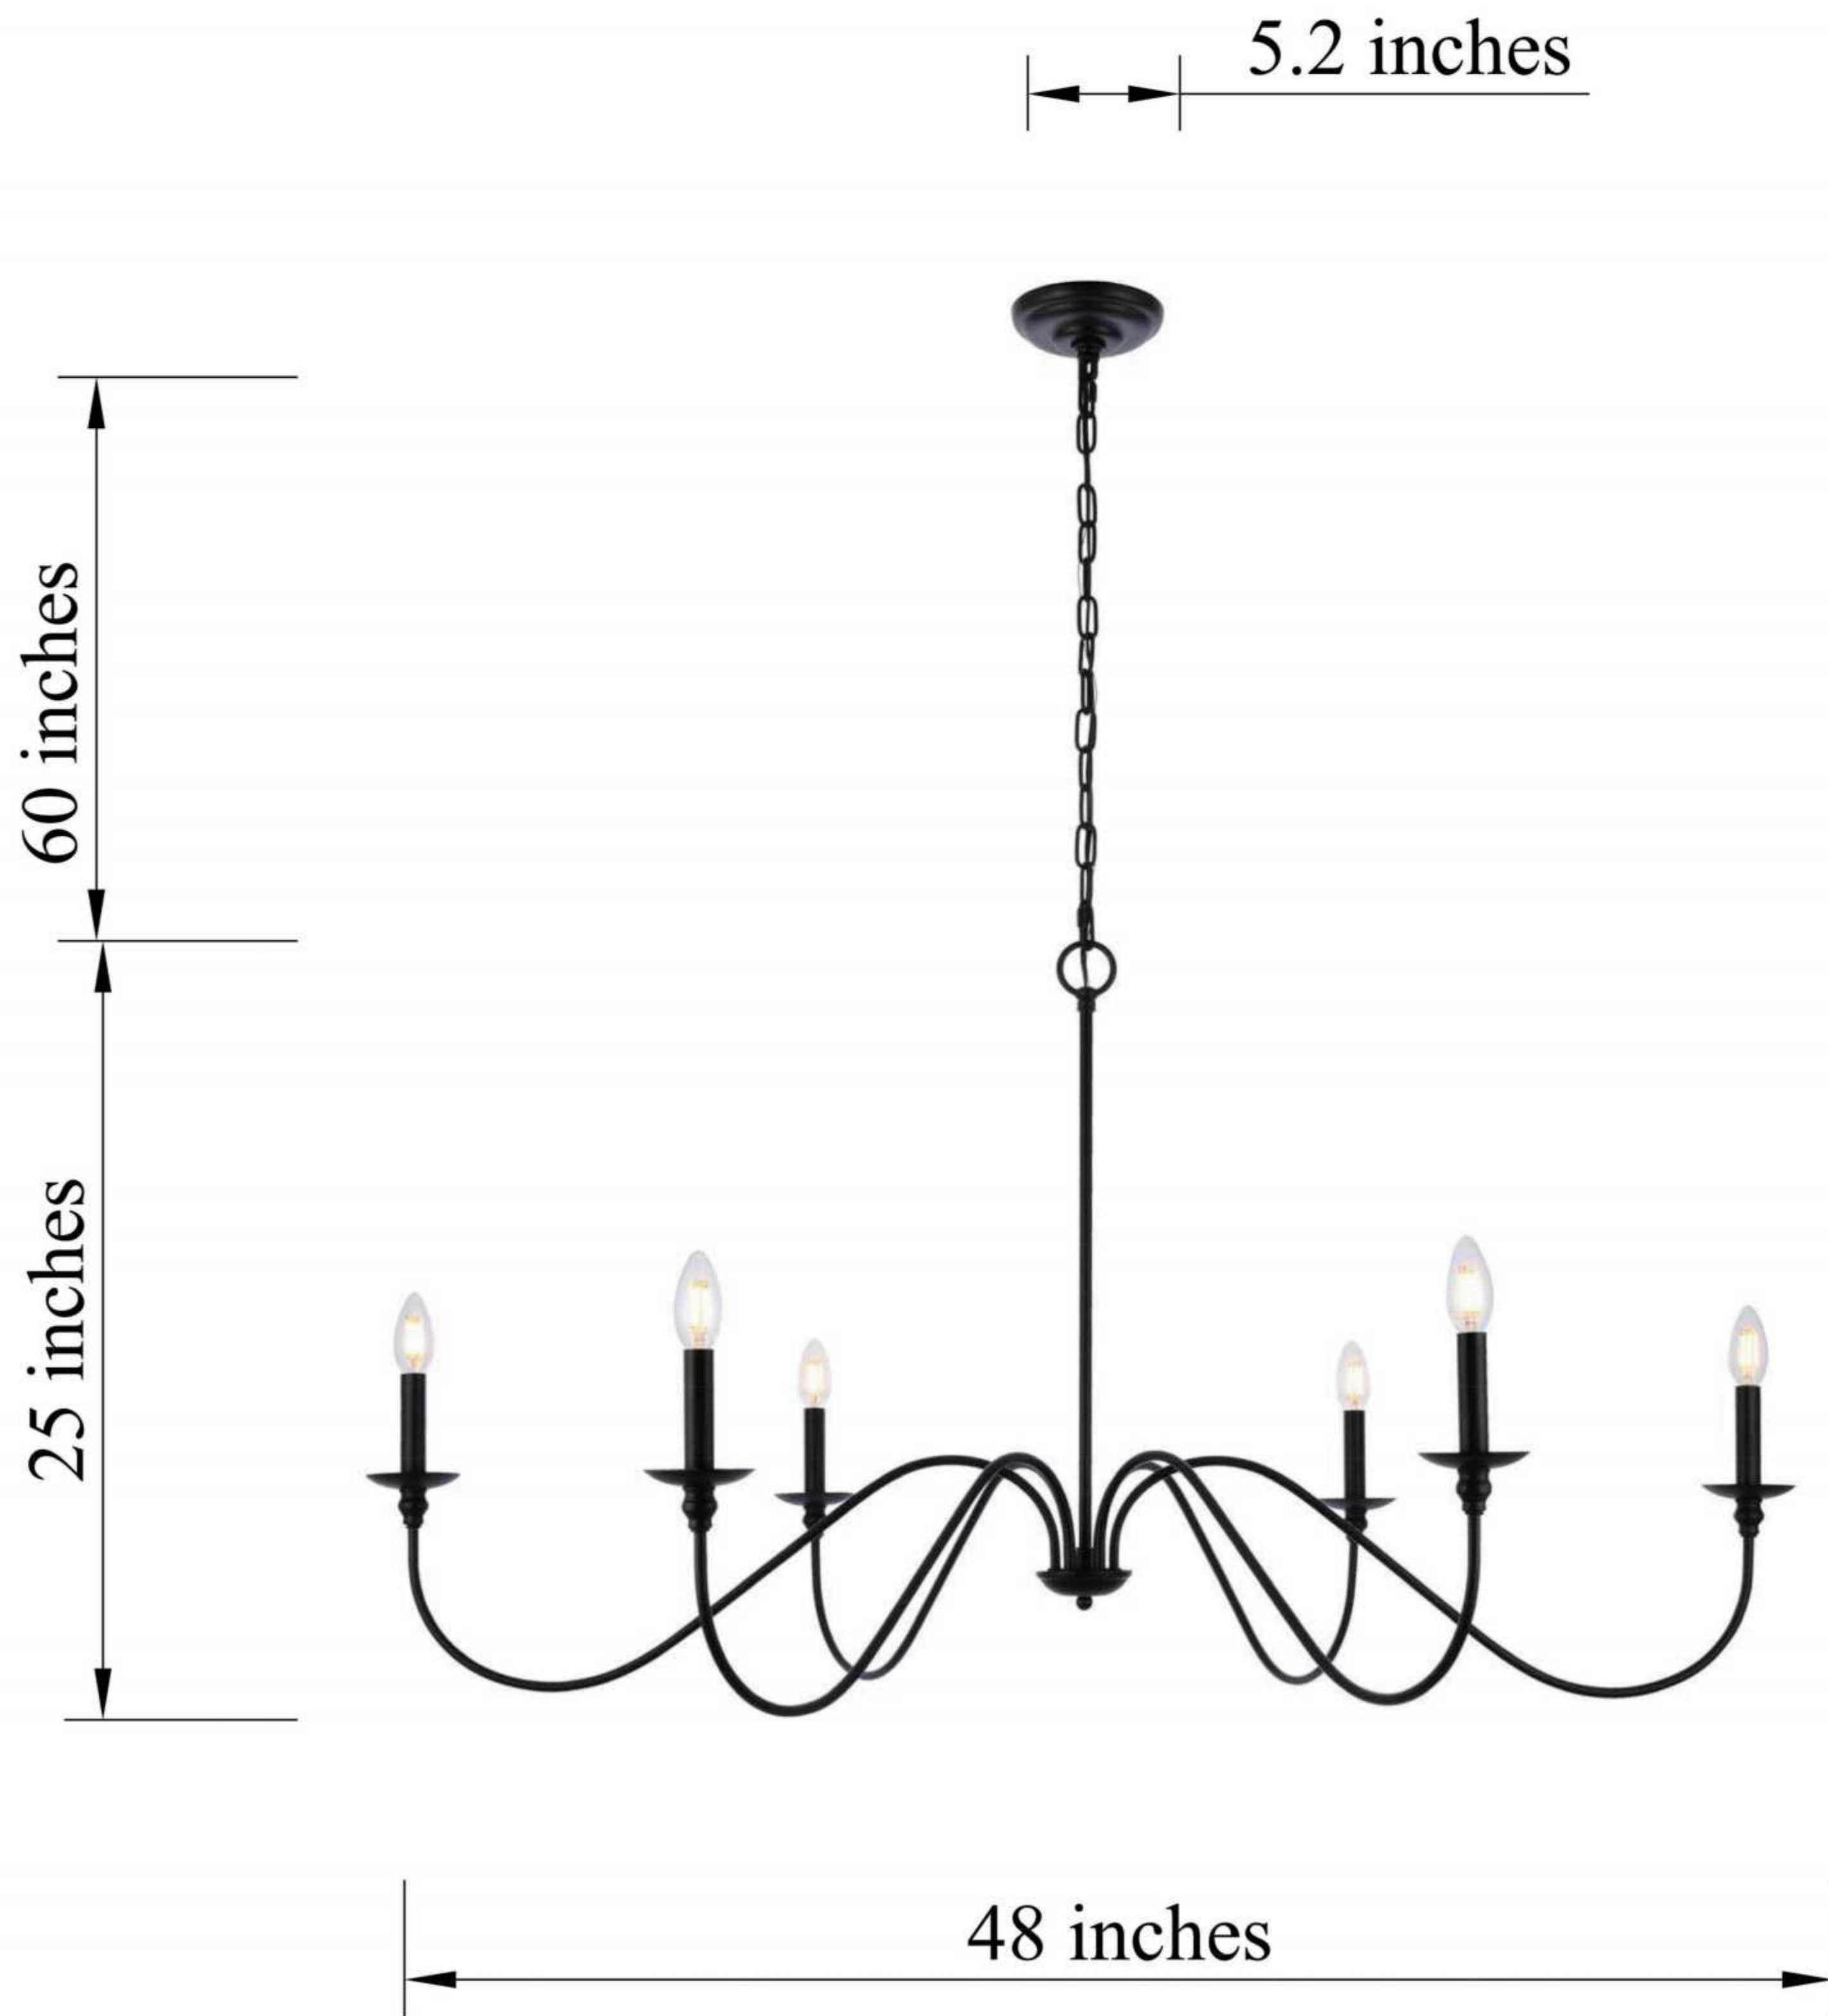

PRODUCT SPECIFICATION SHEET

ROHAN COLLECTION

ROHAN 6-Light Matt Black Chandelier

Matt Black
Item No:LD5056D48MB

Dimensions

Canopy Size(in)	D5.2" H1.5"
Chain/Rod Length	60"
Length	N/A
Width	48"
Height	25"
Maximum Height	86.5"

Specifications

Finish	4 Finishes
Material	Iron
Glass Color	N/A
Type	Chandelier
Hanging Device	Chain
Voltage	110-125V
Dimmable	Yes
Warranty	1 Year Limited
Shipment Type	Small Parcel

Bulb / Socket

Socket Type	E12
Number of Lights	6
Wattage/Bulb	40W
Included	No

Installation

Indoor/Outdoor	Indoor
Dry/Wet/Damp	Dry
Weight	5.99 LBS
Wire Length	79"
Safety Rating	ETL Listed

Polish Nickel
Item No:LD5056D48PN

Brass
Item No:LD5056D48BR

Matt Black & Brass
Item No:LD5056D48BRB