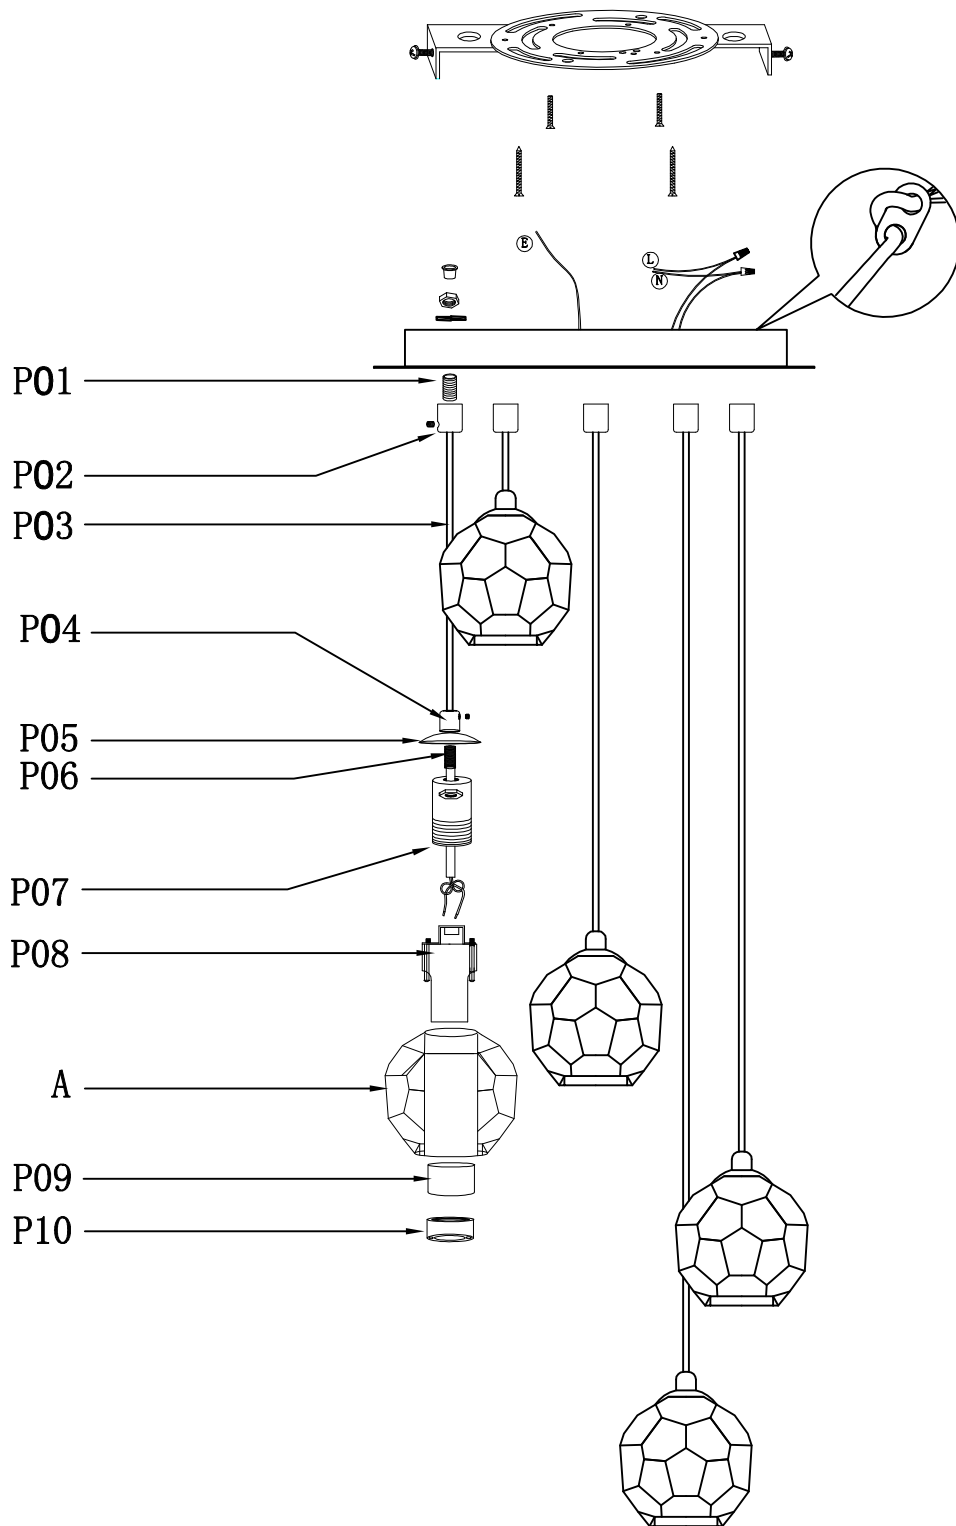

3505G12BK D11.8"H3.7"

# Frame Assembly Diagram

3505G12BK D11.8"H3.7"

# 3505G12BK D11.8"H3.7"

Parts number	Picture	Description	Qty	Diagram number
MB9R20		Ceiling Plate	1	ZB
P-3505G12BK-1		canopy	1	ZD
		M4*12 screw	2	ZE
P-3505G12BK-2		M10*15 threaded rod	5	P01
		Iron accessories	5	P02
		electric wire	5	P03
		Iron accessories	5	P04
		Flying saucer	5	P05
		M10*20 threaded rod	5	P06
		M25*H40 Aluminium part	5	P07
		G9 lamp holder	5	P08
		Straight pipe	5	P09
		Spare part	5	P10

Parts number	Picture	Description	Qty	Diagram number
P-3505G12BK-2		"U" Spanner	1	
CR3505-85CL		Crystal	5	A