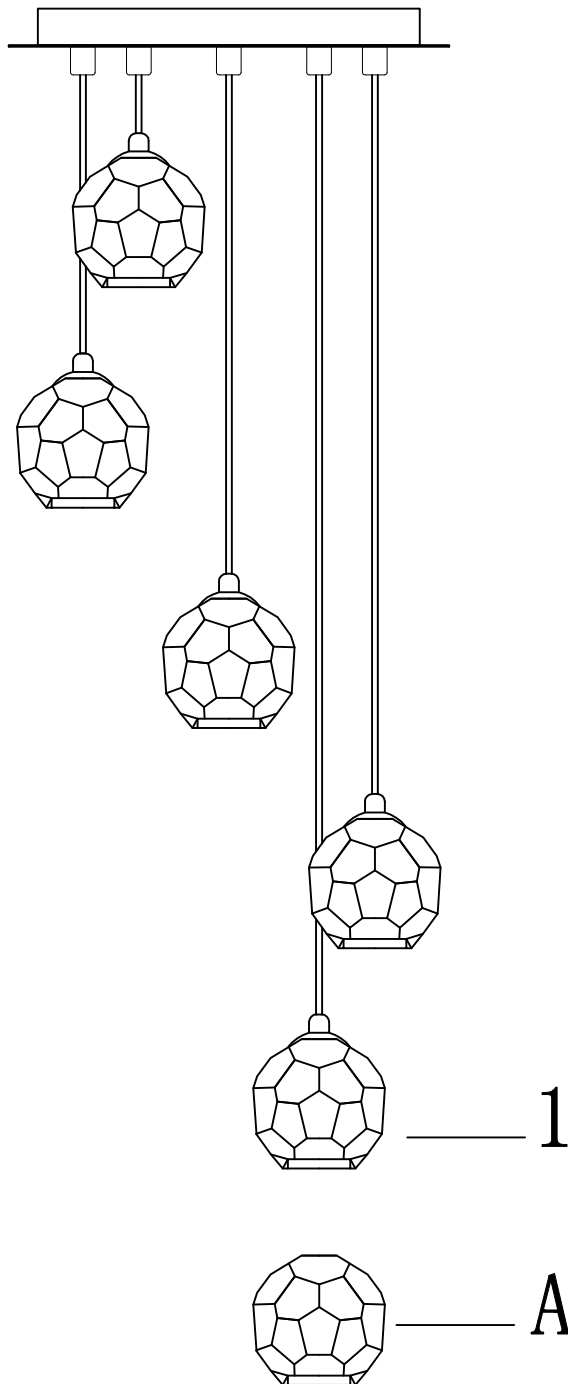

3505G12BK D11.8"H3.7"

# Frame Assembly Diagram

3505G12BK D11.8"H3.7"

# 3505G12BK D11.8"H3.7"

Parts number	Picture	Description	Qty	Diagram number
MB9R20		Ceiling Plate	1	ZB
P-3505G12BK-1		canopy	1	ZD
		M4*12 screw	2	ZE
P-3505G12BK-2		M10*15 threaded rod	5	P01
		Iron accessories	5	P02
		electric wire	5	P03
		Iron accessories	5	P04
		Flying saucer	5	P05
		M10*20 threaded rod	5	P06
		M25*H40 Aluminium part	5	P07
		G9 lamp holder	5	P08
		Straight pipe	5	P09
		Spare part	5	P10

Parts number	Picture	Description	Qty	Diagram number
P-3505G12BK-2		"U" Spanner	1	
CR3505-85CL		Crystal	5	A