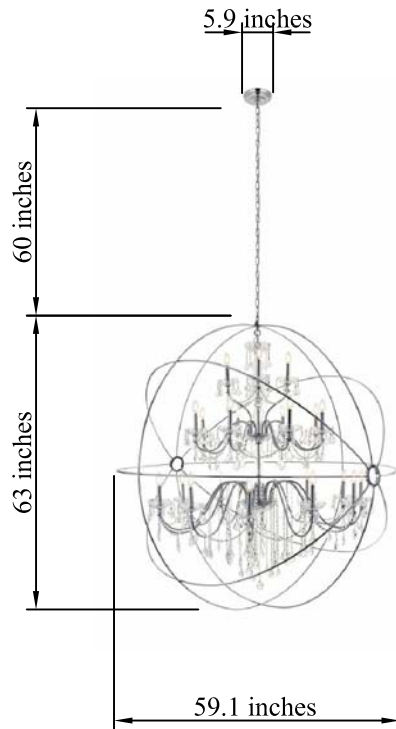

PRODUCT SPECIFICATION SHEET

CORDELIA COLLECTION

CORDELIA 24-Light Chrome Pendant Clear Crystal

Chrome
Item No:LD8801D60C

Black
Item No:LD8801D60BK

Black Gold
Item No:LD8801D60GB

Available Finishes

Dimensions

Canopy Size(in)	D5.9"H1.6"
Chain/Rod Length	60"
Length	N/A
Width	59.1"
Height	63"
Maximum Height	113"

Specifications

Finish	3 Finishes
Material	Iron / Glass / Crystal
Crystal / Glass Color	Clear
Type	Pendant
Hanging Device	Chain
Voltage	110-125V
Dimmable	No
Warranty	1 Year Limited
Shipment Type	Small Parcel

Bulb / Socket

Socket Type	E12
Number of Lights	24
Wattage/Bulb	40W
Included	No

Installation

Indoor/Outdoor	Indoor
Dry/Wet/Damp	Dry
Weight	58.5 LBS
Wire Length	136"
Safety Rating	UL isted