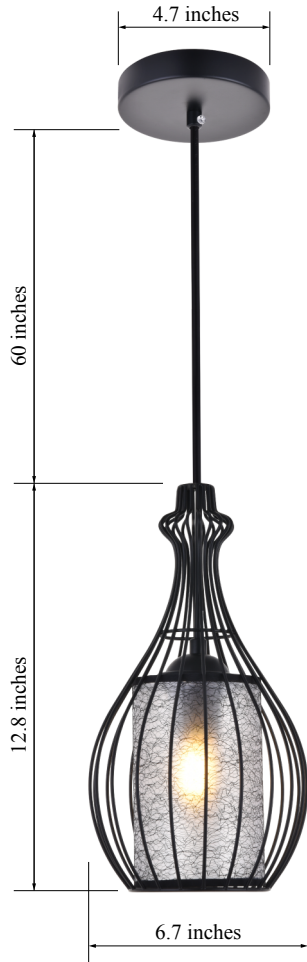

PRODUCT SPECIFICATION SHEET

MIYA COLLECTION

Miya 1-Light Pendant lamp Iron Shade

Black
Item No:LD2419BK

Brass
Item No:LD2419BR

Available Finishes

Dimensions

Canopy Size(in)	D4.7"H1"
Chain/Rod Length	60"
Length	N/A
Width	6.7"
Height	12.8"
Maximum Height	72.8"

Specifications

Finish	2 Finishes
Material	Iron / Acrylic
Glass Color	N/A
Type	Pendant lamp
Hanging Device	Cord
Voltage	110-125V
Dimmable	Yes
Warranty	1 Year Limited
Shipment Type	Small Parcel

Bulb / Socket

Socket Type	E26
Number of Lights	1
Wattage/Bulb	40W
Included	No

Installation

Indoor/Outdoor	Indoor
Dry/Wet/Damp	Dry
Weight	1.7 LBS
Wire Length	60"
Safety Rating	ETL Listed