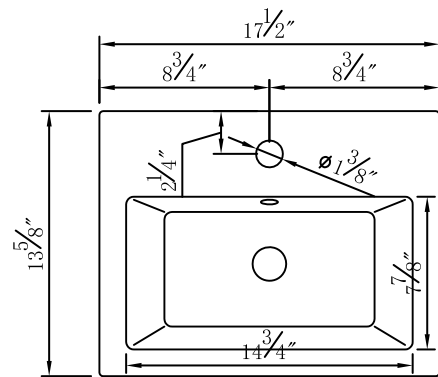

Top view

DWG. NO.:

MODEL NO.:

VF2518BL

ALTERATIONS

- ①
- ②
- ③
- ④

FOR PROPOSAL ONLY ALL DIMENSIONS TO BE VERIFIED

SCALE:

DWG. BY:

CHECKED BY:

DATE:

PROJECT:

Qty:

Color:

DRAWING TITLE:

FINISH:

Elegant

Decor

ELEGANT LIGHTING