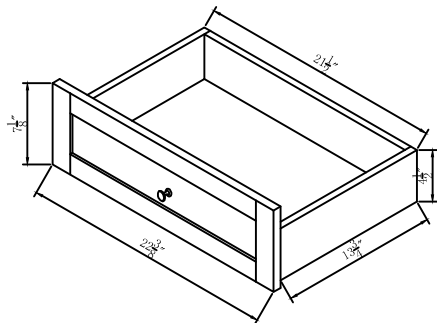

DWG. NO.:

MODEL NO.:

VF18060DBL

ALTERATIONS

- 1
- 2
- 3
- 4

FOR PROPOSAL ONLY ALL DIMENSIONS TO BE VERIFIED

SCALE:

DWG. BY:

CHECKED BY:

DATE: 01/07/2019

PROJECT:

Qty:

Color:

DRAWING TITLE:

FINISH:

Elegant

Decor

ELEGANT LIGHTING