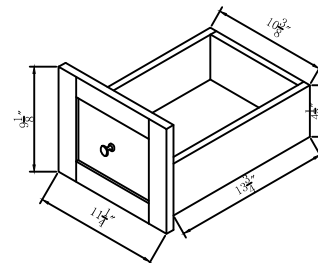

DWG. NO.:

MODEL NO.:

VF18060DBL

ALTERATIONS

- 1
- 2
- 3
- 4

FOR PROPOSAL ONLY ALL DIMENSIONS TO BE VERIFIED

SCALE:

DWG. BY:

CHECKED BY:

DATE: 01/07/2019

PROJECT:

Qty:

Color:

DRAWING TITLE:

FINISH:

Elegant

Decor

ELEGANT LIGHTING