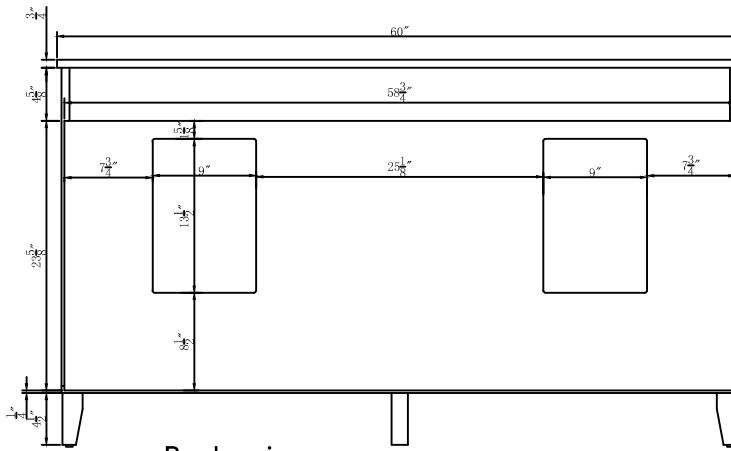

Back view

DWG. NO.:

MODEL NO.:

VF18060DBL

ALTERATIONS

- 1
- 2
- 3
- 4

FOR PROPOSAL ONLY ALL DIMENSIONS TO BE VERIFIED

SCALE:

DWG. BY:

CHECKED BY:

DATE: 01/07/2019

PROJECT:

Qty:

Color:

DRAWING TITLE:

FINISH:

Elegant

Decor

ELEGANT LIGHTING