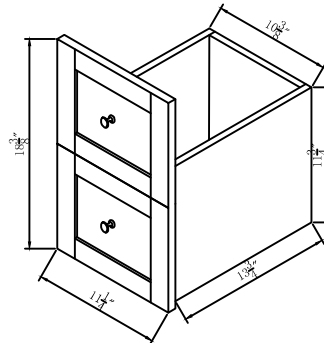

DWG. NO.:

MODEL NO.:

VF18060DBL

ALTERATIONS

- 1
- 2
- 3
- 4

FOR PROPOSAL ONLY ALL DIMENSIONS TO BE VERIFIED

SCALE:

DWG. BY:

CHECKED BY:

DATE: 01/07/2019

PROJECT:

Qty:

Color:

DRAWING TITLE:

FINISH:

Elegant

Decor

ELEGANT LIGHTING