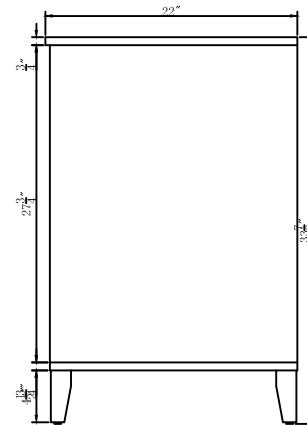

Side view

DWG. NO.:

MODEL NO.:

VF18060DBL

ALTERATIONS

- 1
- 2
- 3
- 4

FOR PROPOSAL ONLY ALL DIMENSIONS TO BE VERIFIED

SCALE:

DWG. BY:

CHECKED BY:

DATE: 01/07/2019

PROJECT:

Qty:

Color:

DRAWING TITLE:

FINISH:

Elegant

Decor

ELEGANT LIGHTING