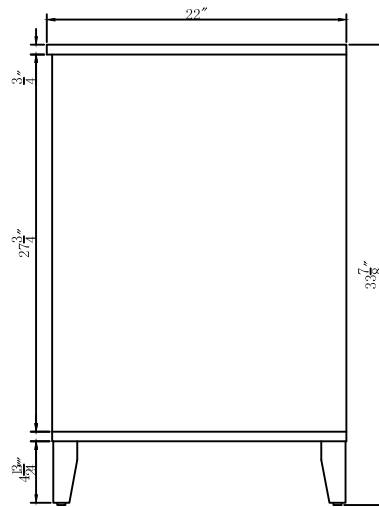

Side view

DWG. NO.:

MODEL NO.:

VF18048BL

ALTERATIONS

- 1
- 2
- 3
- 4

FOR PROPOSAL ONLY ALL DIMENSIONS TO BE VERIFIED

SCALE:

DWG. BY:

CHECKED BY:

DATE: 13/11/2019

PROJECT:

Qty:

Color:

DRAWING TITLE:

FINISH:

Elegant

Decor

ELEGANT LIGHTING