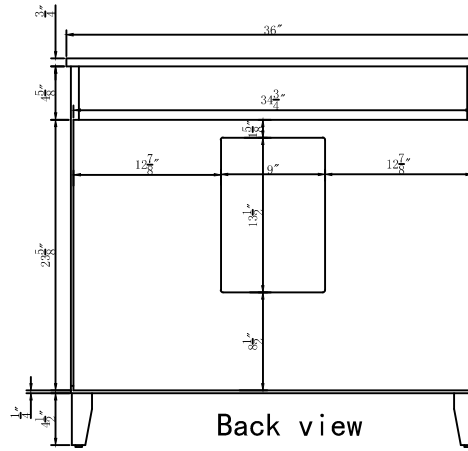

DWG. NO.:

MODEL NO.:

VF18036BL

ALTERATIONS

- 1
- 2
- 3
- 4

FOR PROPOSAL ONLY ALL DIMENSIONS TO BE VERIFIED

SCALE:

DWG. BY:

CHECKED BY:

DATE: 13/11/2019

PROJECT:

Qty:

Color:

DRAWING TITLE:

FINISH:

Elegant

Decor

ELEGANT LIGHTING