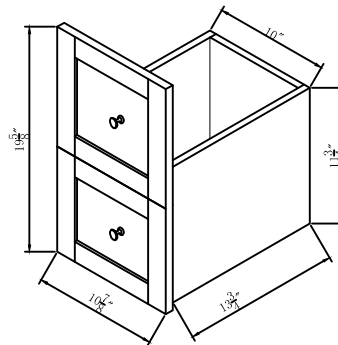

DWG. NO.:

MODEL NO.:

VF18036BL

ALTERATIONS

- 1
- 2
- 3
- 4

FOR PROPOSAL ONLY ALL DIMENSIONS TO BE VERIFIED

SCALE:

DWG. BY:

CHECKED BY:

DATE: 13/11/2019

PROJECT:

Qty:

Color:

DRAWING TITLE:

FINISH:

Elegant

Decor

ELEGANT LIGHTING