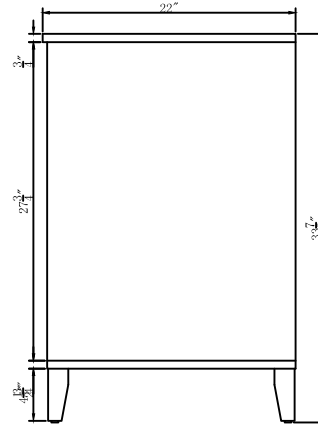

Back view

Side view