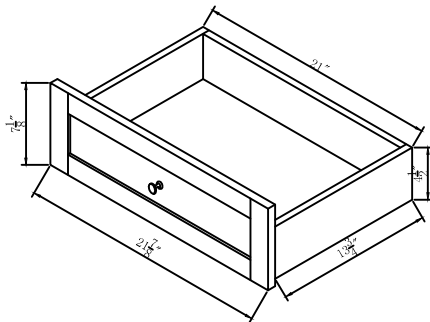

DWG. NO.:

MODEL NO.:

VF18036BL

ALTERATIONS

- 1
- 2
- 3
- 4

FOR PROPOSAL ONLY ALL DIMENSIONS TO BE VERIFIED

SCALE:

DWG. BY:

CHECKED BY:

DATE: 13/11/2019

PROJECT:

Qty:

Color:

DRAWING TITLE:

FINISH:

Elegant

Decor

ELEGANT LIGHTING