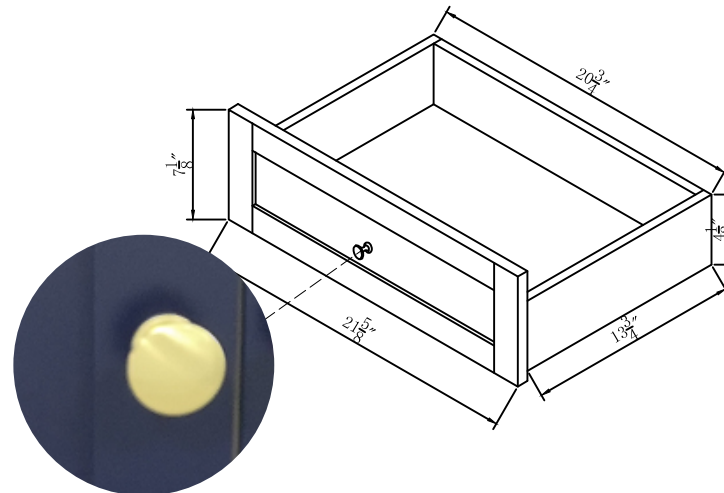

DWG. NO.:

MODEL NO.:

VF18024BL

ALTERATIONS

1	
2	
3	
4	

FOR PROPOSAL ONLY ALL DIMENSIONS TO BE VERIFIED

SCALE:

DWG. BY:

CHECKED BY:

DATE: 13/11/2019

PROJECT:

Qty:

Color:

DRAWING TITLE:

FINISH:

Elegant

Decor

ELEGANT LIGHTING