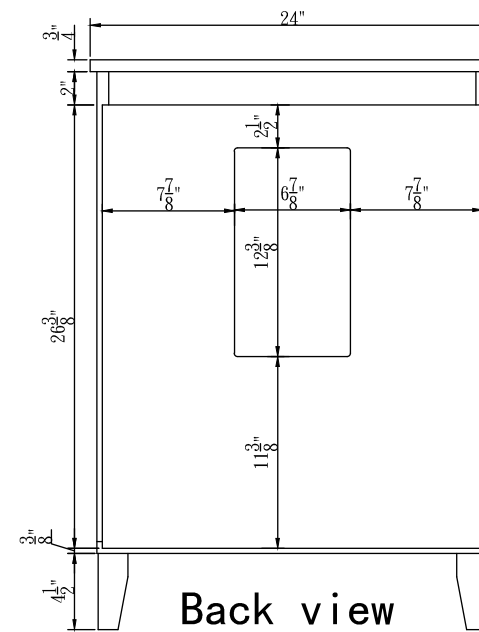

Back view

DWG. NO.:

MODEL NO.:

VF18024BL

ALTERATIONS

1	
2	
3	
4	

FOR PROPOSAL ONLY ALL DIMENSIONS TO BE VERIFIED

SCALE:

DWG. BY:

CHECKED BY:

DATE: 13/11/2019

PROJECT:

Qty:

Color:

DRAWING TITLE:

FINISH:

Elegant

Decor

ELEGANT LIGHTING