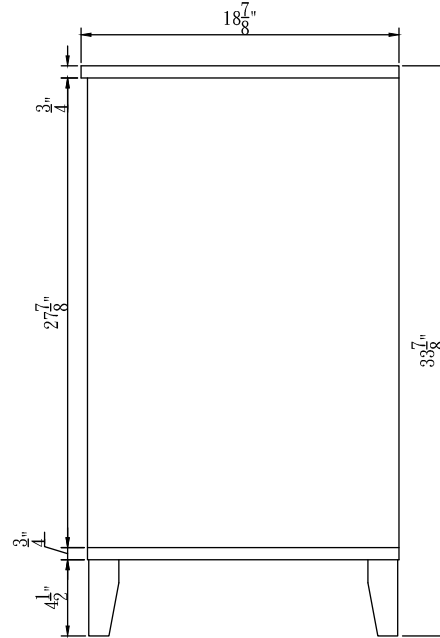

Side view

DWG. NO.:

MODEL NO.:

VF18024BL

ALTERATIONS

1	
2	
3	
4	

FOR PROPOSAL ONLY ALL DIMENSIONS TO BE VERIFIED

SCALE:

DWG. BY:

CHECKED BY:

DATE: 13/11/2019

PROJECT:

Qty:

Color:

DRAWING TITLE:

FINISH:

Elegant

Decor

ELEGANT LIGHTING