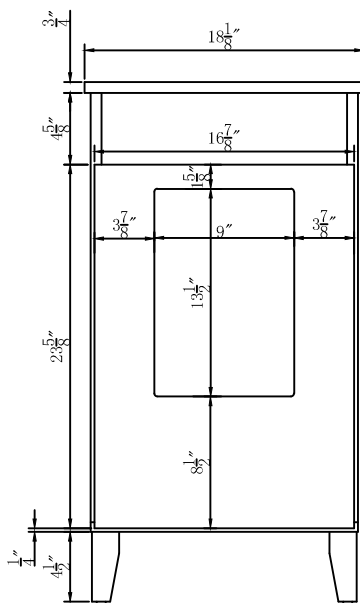

Back view

Top view

DWG. NO.:

MODEL NO.:

VF18018BL

ALTERATIONS

- ①
- ②
- ③
- ④

FOR PROPOSAL ONLY ALL DIMENSIONS TO BE VERIFIED

SCALE:

DWG. BY:

CHECKED BY:

DATE: 13/11/2019

PROJECT:

Qty:

Color:

DRAWING TITLE:

FINISH:

Elegant

Decor

ELEGANT LIGHTING