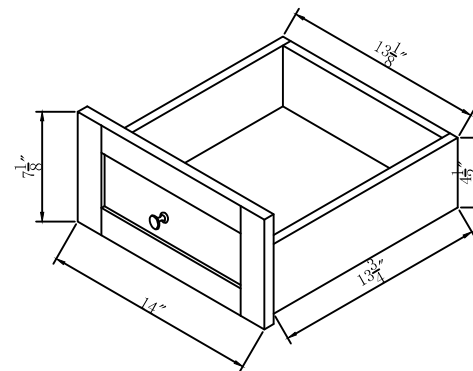

DWG. NO.:

MODEL NO.:

VF18018BL

ALTERATIONS

- ①
- ②
- ③
- ④

FOR PROPOSAL ONLY ALL DIMENSIONS TO BE VERIFIED

SCALE:

DWG. BY:

CHECKED BY:

DATE: 13/11/2019

PROJECT:

Qty:

Color:

DRAWING TITLE:

FINISH:

Elegant

Decor

ELEGANT LIGHTING