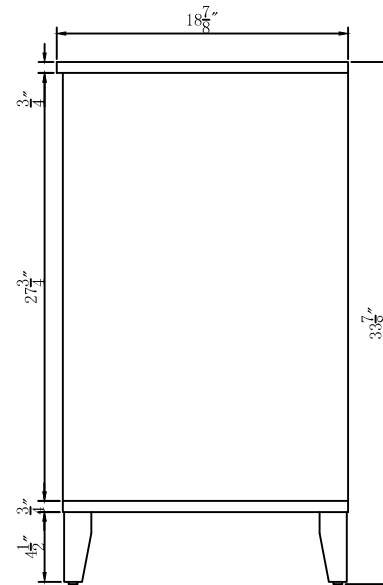

Side view

Top view

DWG. NO.:

MODEL NO.:

VF18018BL

ALTERATIONS

- ①
- ②
- ③
- ④

FOR PROPOSAL ONLY ALL DIMENSIONS TO BE VERIFIED

SCALE:

DWG. BY:

CHECKED BY:

DATE: 13/11/2019

PROJECT:

Qty:

Color:

DRAWING TITLE:

FINISH:

Elegant

Decor

ELEGANT LIGHTING