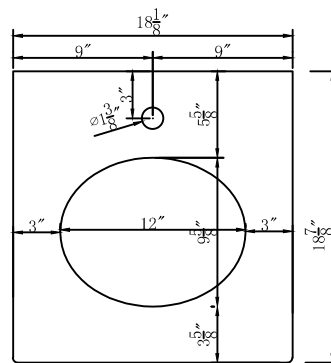

Top view

DWG. NO.:

MODEL NO.:

VF18018BL

ALTERATIONS

- ①
- ②
- ③
- ④

FOR PROPOSAL ONLY ALL DIMENSIONS TO BE VERIFIED

SCALE:

DWG. BY:

CHECKED BY:

DATE: 13/11/2019

PROJECT:

Qty:

Color:

DRAWING TITLE:

FINISH:

Elegant

Decor

ELEGANT LIGHTING