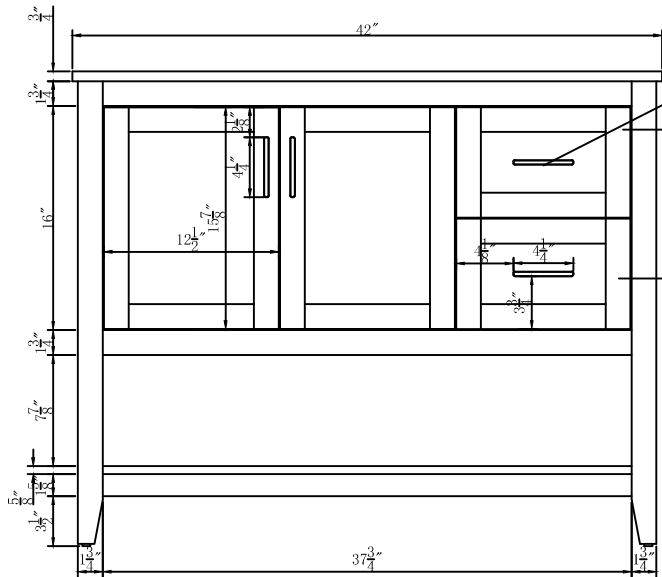

Top view

Back view

Front view

cabinet door

Side view

DWG. NO.:

MODEL NO.:

VF16042BL