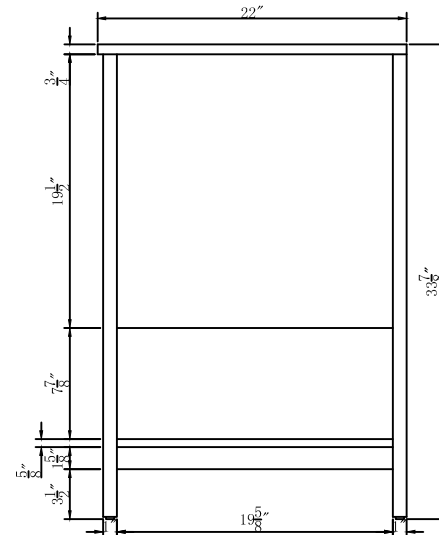

Side view

DWG. NO.:

MODEL NO.:

VF16042BL

ALTERATIONS

1

2

3

4

FOR PROPOSAL ONLY ALL DIMENSIONS TO BE VERIFIED

SCALE:

DWG. BY:

CHECKED BY:

DATE:

PROJECT:

Qty:

Color:

DRAWING TITLE:

FINISH:

Elegant

Decor

ELEGANT LIGHTING