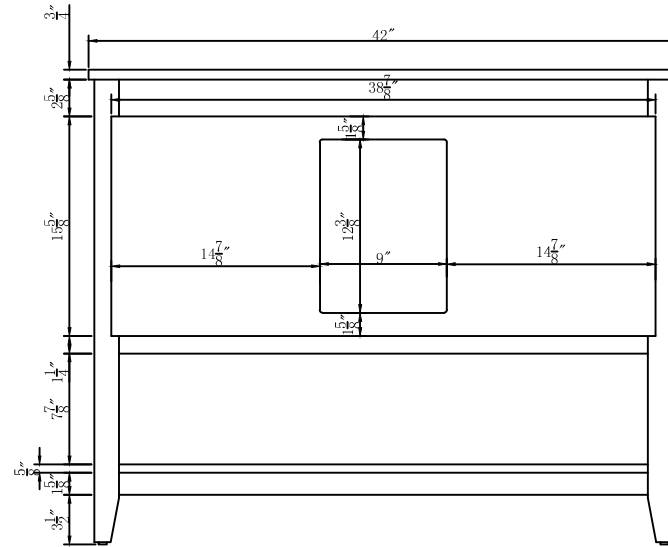

Top view

Back view

Front view

cabinet door

Side view

DWG. NO.:

MODEL NO.:

VF16042BL