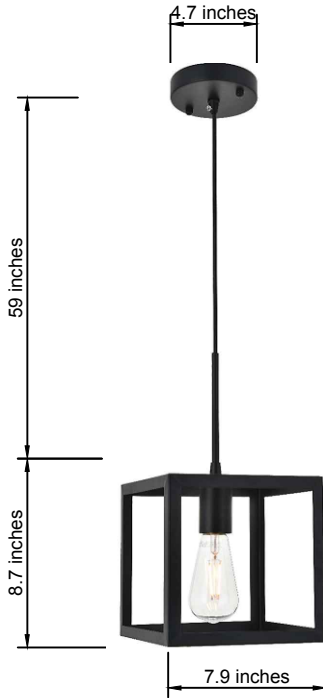

PRODUCT SPECIFICATION SHEET

Resolute COLLECTION

Resolute 1-Light Black Pendant

Black
Item No: LD4063D8BK

Black & Brass
Item No: LD4063D8BRB

Available Finishes

Dimensions

Canopy Size(in)	4.7"*H1"
Chain/Rod Length	59"
Length	7.9"
Width	7.9"
Height	8.7"
Maximum Height	74"

Specifications

Finish	2 Finishes
Material	Iron
Glass Color	N/A
Type	Pendant
Hanging Device	Cord
Voltage	110-125V
Dimmable	YES
Warranty	1 Year Limited
Shipment Type	Small Parcel

Bulb / Socket

Socket Type	E26
Number of Lights	1
Wattage/Bulb	40W
Included	No

Installation

Indoor/Outdoor	Indoor
Dry/Wet/Damp	Dry
Weight	1.7 LBS
Wire Length	59"
Safety Rating	ETL Listed