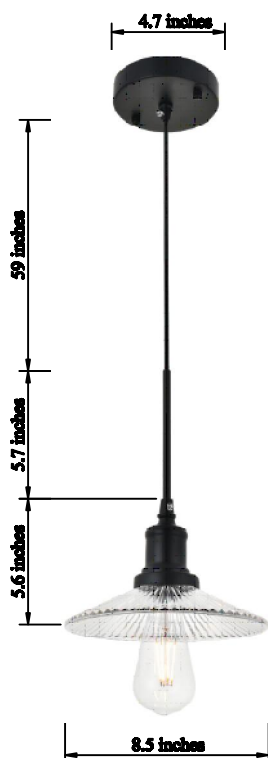

### WALTZ 1-Light Black Pendant Clear Glass

**Black**  
Item No:LD4040D8BK

**Chrome**  
Item No:LD4040D8C

**Brass**  
Item No:LD4040D8BR

Available Finishes

#### Dimensions

Canopy Size(in)	4.7"*H1"
Chain/Rod Length	N/A
Length	N/A
Width	8.5"
Height	5.6"
Maximum Height	72"

#### Specifications

Finish	3 Finishes
Material	Metal/Glass
Glass Color	Clear
Type	Pendant
Hanging Device	Cord
Voltage	110-125V
Dimmable	No
Warranty	1 Year Limited
Shipment Type	Small Parcel

#### Bulb / Socket

Socket Type	E26
Number of Lights	1
Wattage/Bulb	40W
Included	No