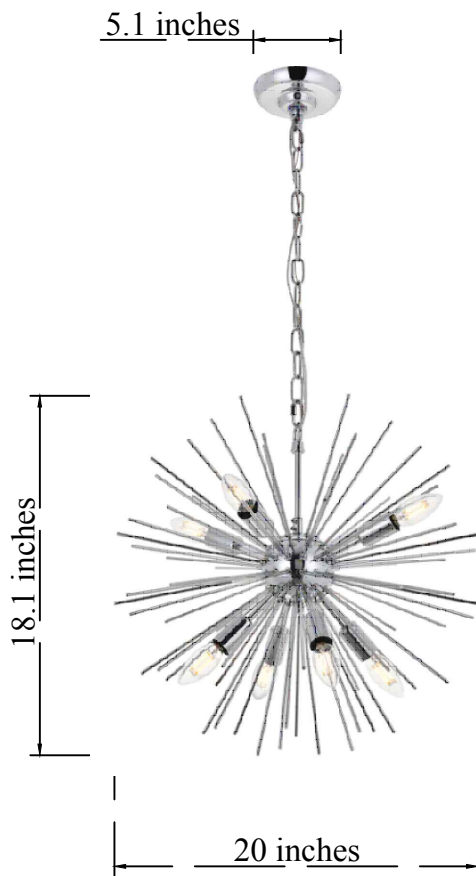

PRODUCT SPECIFICATION SHEET

TULLY COLLECTION

TULLY 8-Light Chrome Pendant Clear Glass

Chrome
Item No: **LD5051D20C**

Black
Item No: **LD5051D20BK**

Available Finishes

Dimensions

Canopy Size(in)	D5.1"xH1.3"
Chain/Rod Length	N/A
Length	N/A
Width	20"
Height	18.1"
Maximum Height	78.3"

Specifications

Finish	2 Finishes
Material	Iron
Glass Color	N/A
Type	Pendant
Hanging Device	N/A
Voltage	110-125V
Dimmable	Yes
Warranty	1 Year Limited
Shipment Type	Small Parcel

Bulb / Socket

Socket Type	E12
Number of Lights	8
Wattage/Bulb	40W
Included	No

Installation

Indoor/Outdoor	Indoor
Dry/Wet/Damp	Dry
Weight	7.1 LBS
Wire Length	79"
Safety Rating	ETL Listed