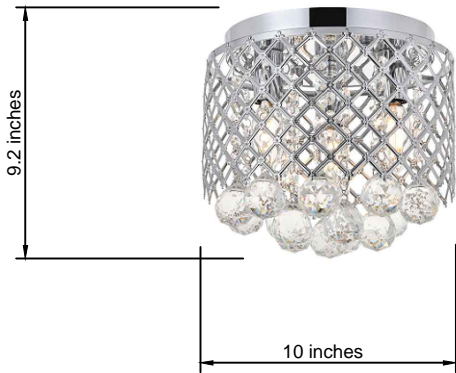

PRODUCT SPECIFICATION SHEET

TULLY COLLECTION

Tully 3-Light Chrome Flush Mount Clear Crystal

Chrome
Item No:LD5010D10C

Matt Black
Item No:LD5010D10MB

Available Finishes

Dimensions

Canopy Size(in)	N/A
Chain/Rod Length	N/A
Length	N/A
Width	10"
Height	9.2"
Maximum Height	N/A

Specifications

Finish	2 Finishes
Material	Iron/Crystal
Crystal Color	Clear
Type	Flush Mount
Hanging Device	N/A
Voltage	110-125V
Dimmable	Yes
Warranty	2 Year Limited
Shipment Type	Small Parcel

Bulb / Socket

Socket Type	E12
Number of Lights	3
Wattage/Bulb	40W
Included	No

Installation

Indoor/Outdoor	Indoor
Dry/Wet/Damp	Dry
Weight	5.5 LBS
Wire Length	11.8"
Safety Rating	ETL Listed