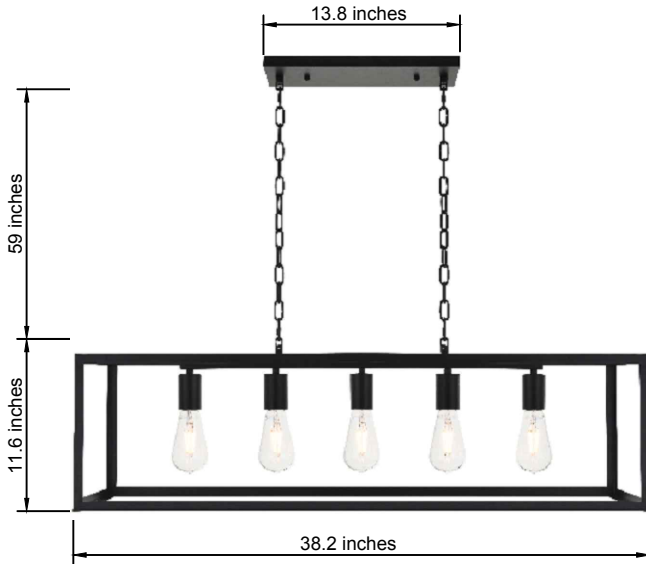

PRODUCT SPECIFICATION SHEET

Resolute COLLECTION

Resolute 5-Light Black Pendant

Black
Item No: LD4063D38BK