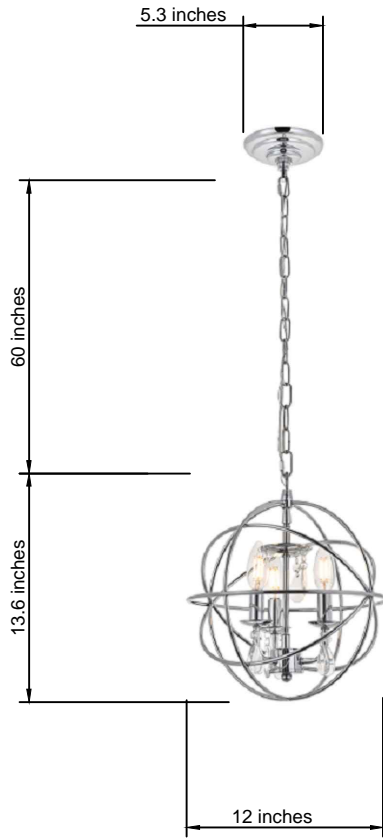

PRODUCT SPECIFICATION SHEET

WALLACE COLLECTION

Wallace 3-Light Chrome Pendant Clear Crystal

Chrome
Item No:LD5055D12C

Matt Black Brass
Item No:LD5055D12BRB

Matt Black
Item No:LD5055D12MB

Available Finishes

Dimensions

Canopy Size(in)	D5.2"*H1.2"
Chain/Rod Length	60"
Length	N/A
Width	12"
Height	13.6"
Maximum Height	74"

Specifications

Finish	3 Finishes
Material	Iron / Crystal
Crystal Color	Clear
Type	Pendant
Hanging Device	Chain
Voltage	110-125V
Dimmable	Yes
Warranty	2 Year Limited
Shipment Type	Small Parcel

Bulb / Socket

Socket Type	E12
Number of Lights	3
Wattage/Bulb	40W
Included	No

Installation

Indoor/Outdoor	Indoor
Dry/Wet/Damp	Dry
Weight	4.8 LBS
Wire Length	79"
Safety Rating	ETL Listed