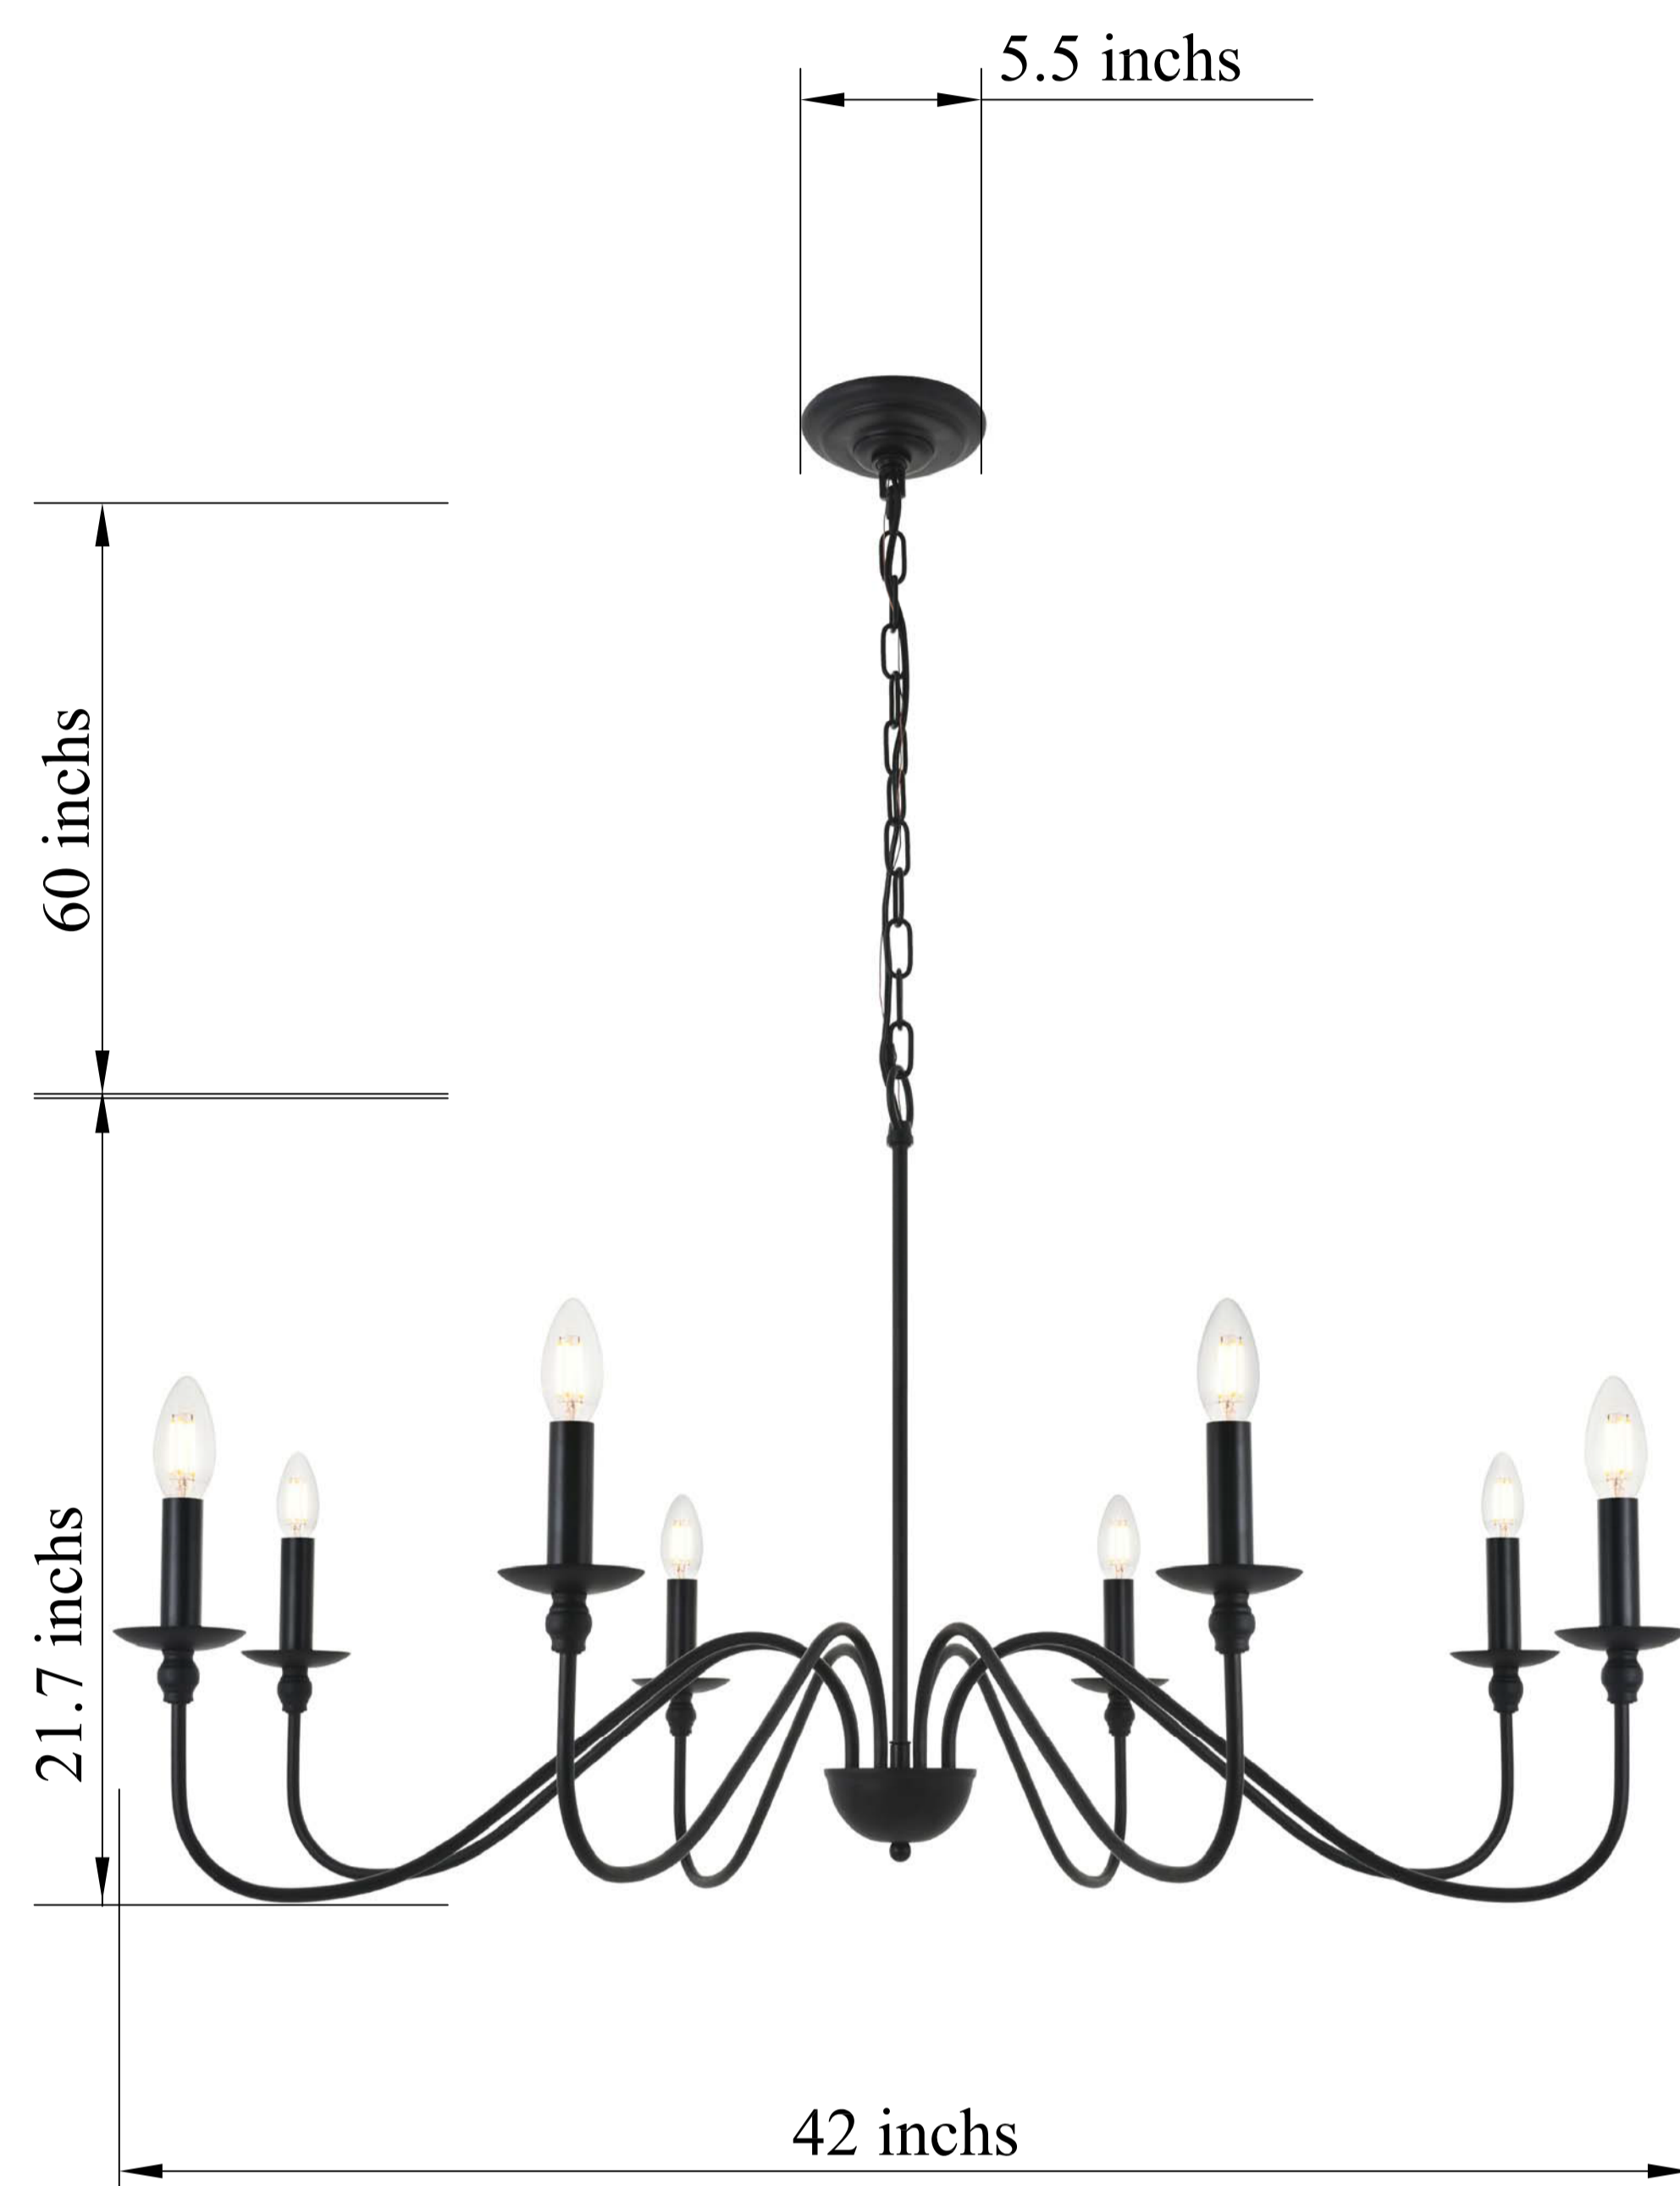

### ROHAN 8-Light Iron Chandelier

Black  
Item No:LD5006D42MB

#### Dimensions

Canopy Size(in)	D5.5" H1.3"
Chain/Rod Length	60"
Length	N /A
Width	42"
Height	21.7"
Maximum Height	81.3"

#### Specifications

Finish	1 Finish
Material	Iron
Glass Color	N/A
Type	Chandelier
Hanging Device	Chain
Voltage	110-125V
Dimmable	Yes
Warranty	1 Year Limited
Shipment Type	Small Parcel

#### Bulb / Socket

Socket Type	E12
Number of Lights	8
Wattage/Bulb	40W
Included	No