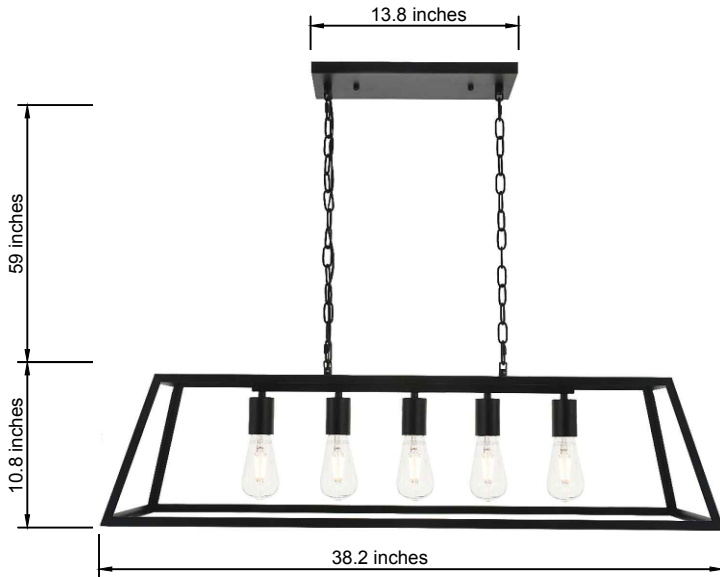

PRODUCT SPECIFICATION SHEET

Resolute COLLECTION

Resolute 5-Light Black Pendant

Black
Item No: LD4061D38BK