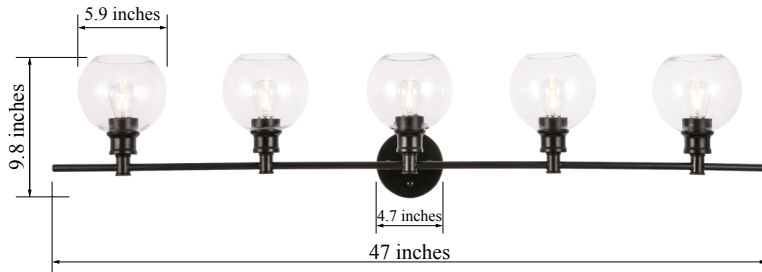

PRODUCT SPECIFICATION SHEET

COLLIER COLLECTION

Collier 5-Light Wall lamp Clear Glass

Black
Item No:LD2326BK

Brass
Item No:LD2326BR

Chrome
Item No:LD2326C

Available Finishes

Dimensions

Back plate Size(in)	D4.7"H1"
Chain/Rod Length	N/A
Width	47"
Extension	8"
Height	9.8"
Maximum Height	N/A

Specifications

Finish	3 Finishes
Material	Iron / Glass
Glass Color	Clear
Type	Wall lamp
Hanging Device	N/A
Voltage	110-125V
Dimmable	Yes
Warranty	1 Year Limited
Shipment Type	Small Parcel

Bulb / Socket

Socket Type	E26
Number of Lights	5
Wattage/Bulb	40W
Included	No

Installation

Indoor/Outdoor	Indoor
Dry/Wet/Damp	Dry
Weight	7.17 LBS
Wire Length	11"
Safety Rating	ETL Listed