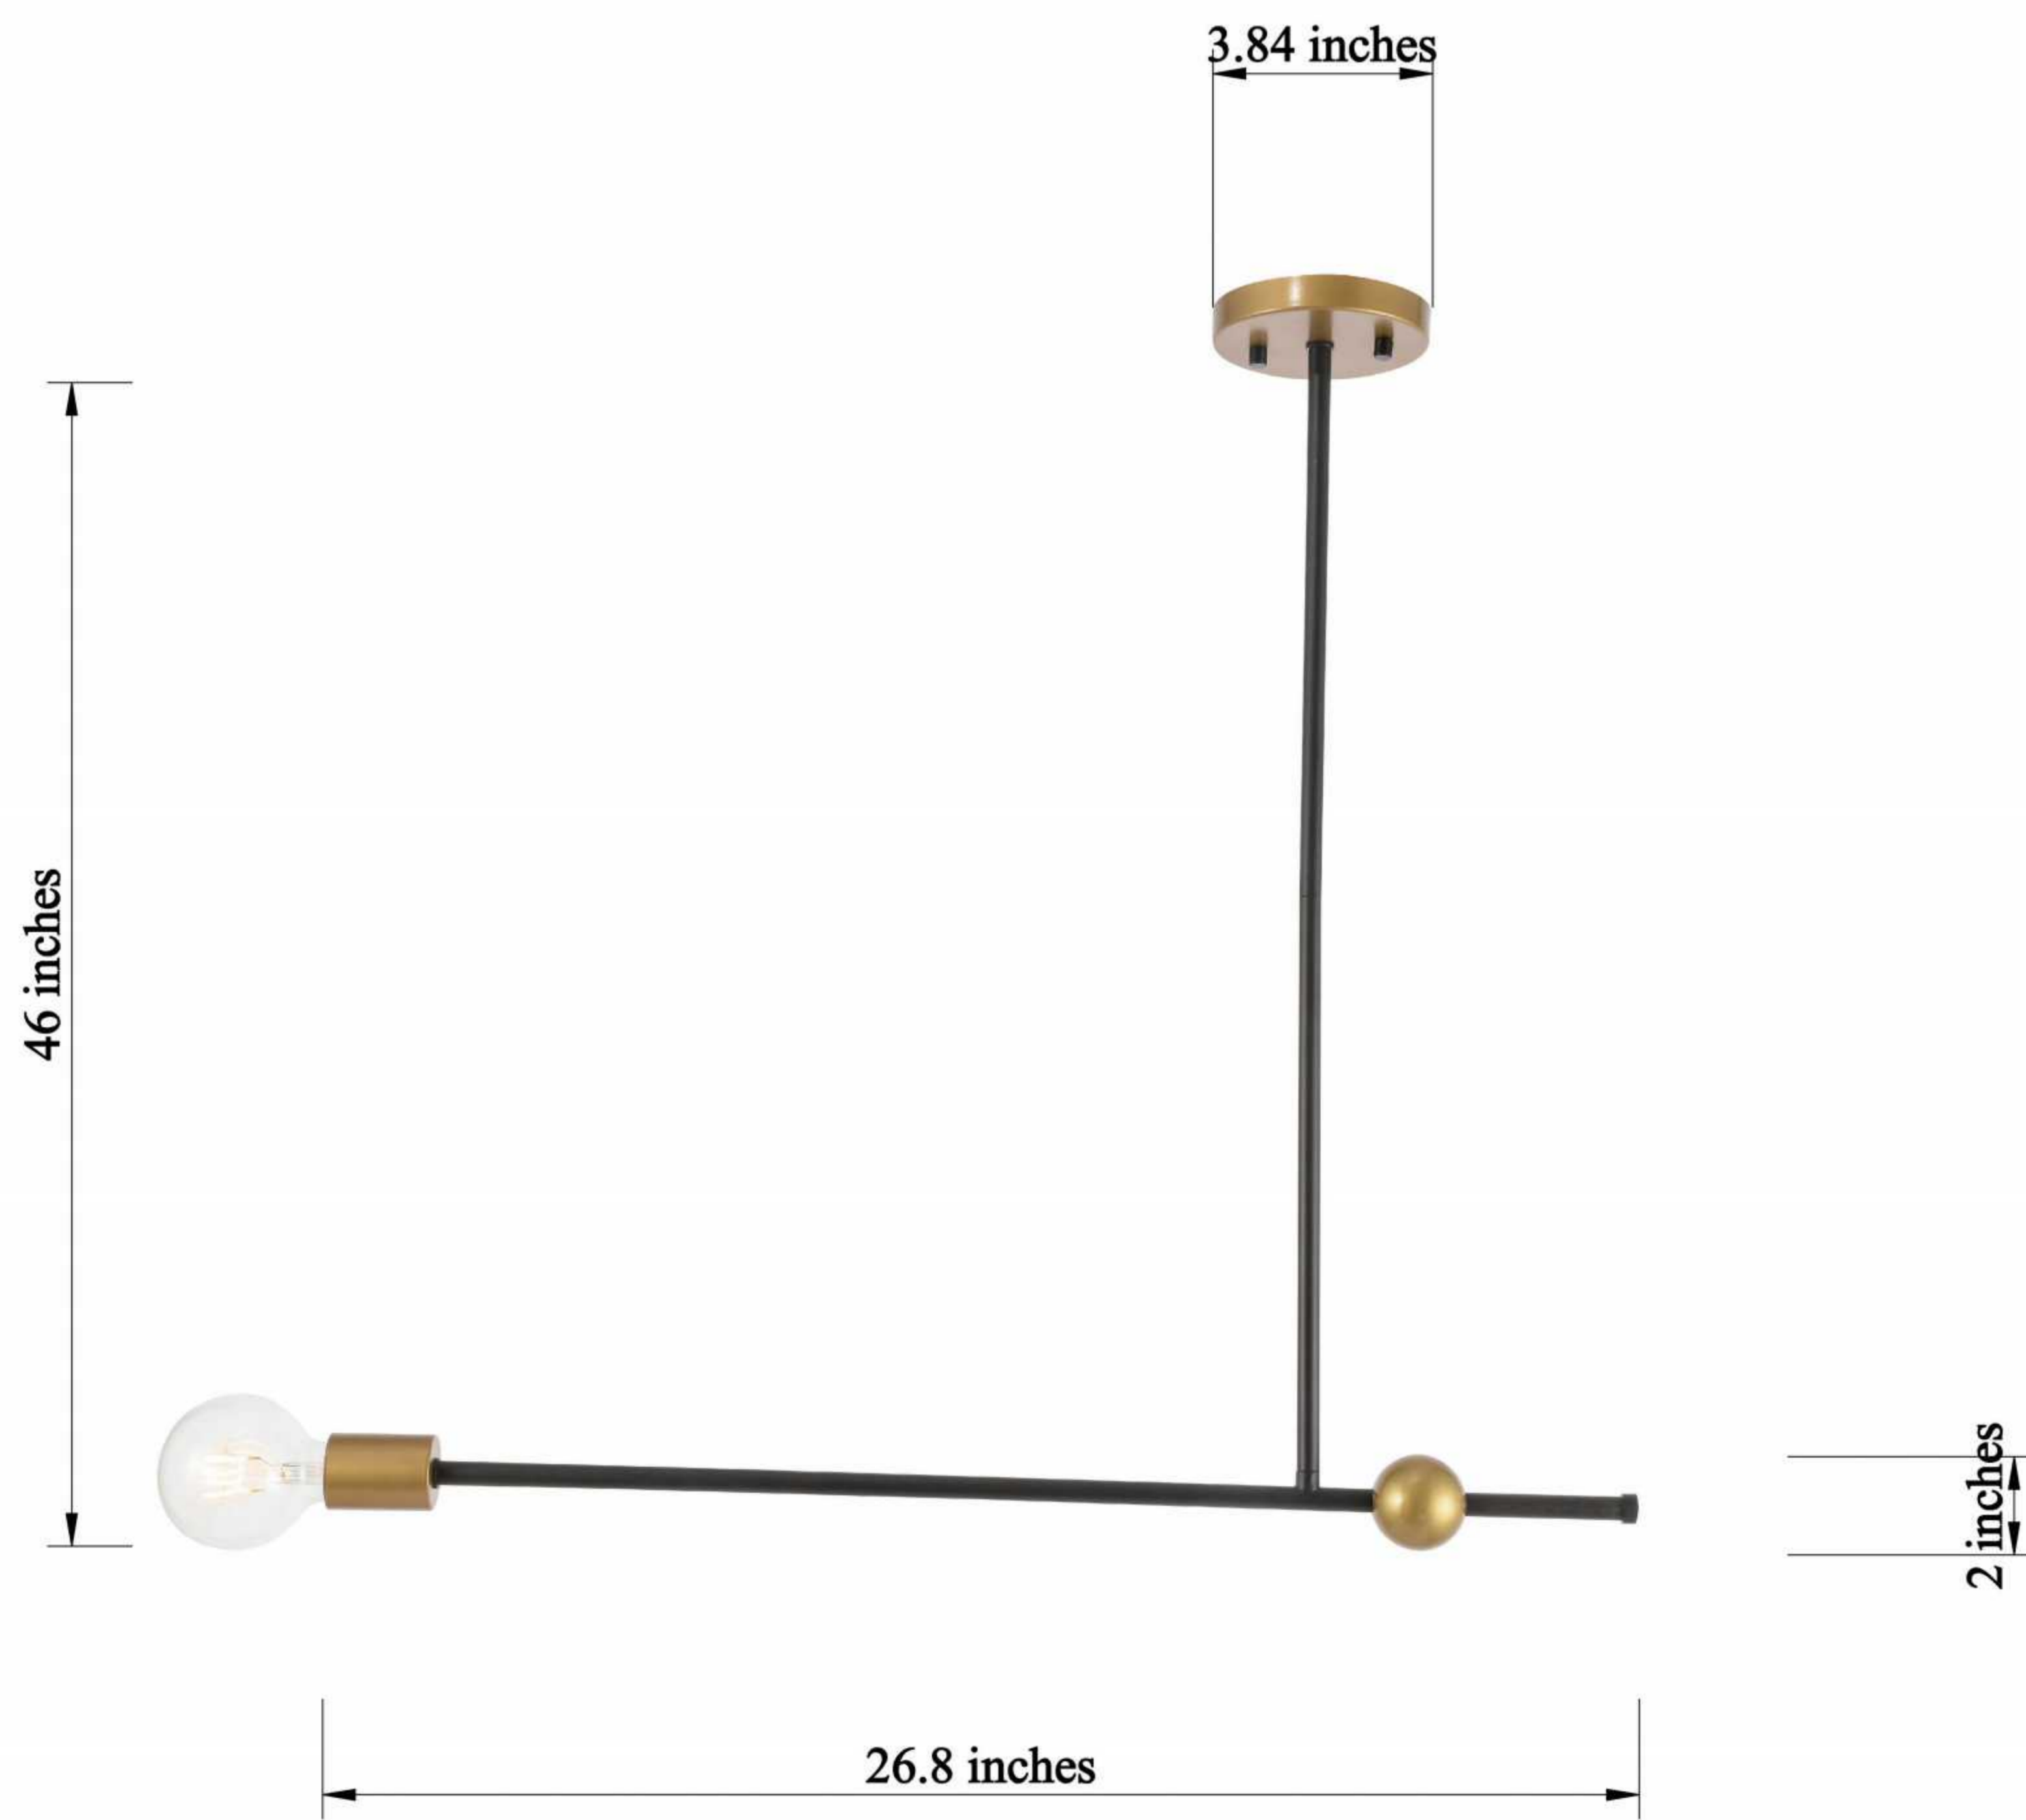

#### Dimensions

Canopy Size(in)	D4.8" H0.8"
Chain/Rod Length	46"
Length	26.8"
Width	2"
Height	2"
Maximum Height	48.6"

#### Specifications

Finish	3 Finishes
Material	Metal
Glass Color	N/A
Type	Pendant
Hanging Device	Rod
Voltage	110-125V
Dimmable	Yes
Warranty	1 Year Limited
Shipment Type	Small Parcel

#### Bulb / Socket

Socket Type	E26
Number of Lights	1
Wattage/Bulb	60W
Included	No

#### Installation

Indoor/Outdoor	Indoor
Dry/Wet/Damp	Dry
Weight	3.96LBS
Wire Length	56"
Safety Rating	ETL Listed

Black  
Item No:LD8041D27BK

Chrome  
Item No:LD8042D27C

Brass  
Item No:LD8043D27BR

Available Finishes