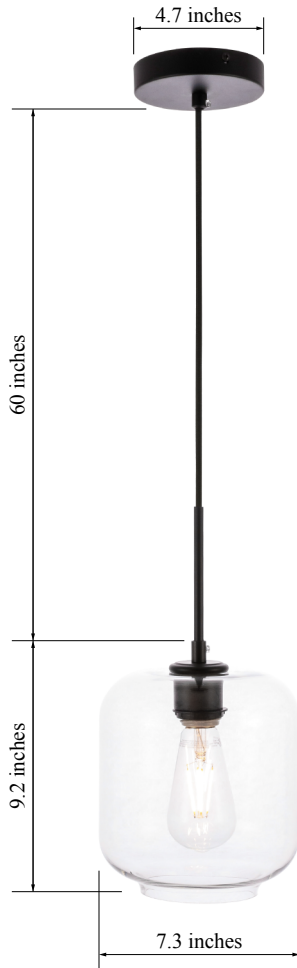

PRODUCT SPECIFICATION SHEET

COLLIER COLLECTION

Collier 1-Light Pendant lamp Clear Glass

Black
Item No:LD2272BK

Brass
Item No:LD2272BR

Chrome
Item No:LD2272C

Available Finishes

Dimensions

Canopy Size(in)	D4.7"H1"
Chain/Rod Length	60"
Length	N/A
Width	7.3"
Height	9.2"
Maximum Height	69.2"

Specifications

Finish	3 Finishes
Material	Iron / Glass
Glass Color	Clear
Type	Pendant lamp
Hanging Device	Cord
Voltage	110-125V
Dimmable	Yes
Warranty	1 Year Limited
Shipment Type	Small Parcel

Bulb / Socket

Socket Type	E26
Number of Lights	1
Wattage/Bulb	40W
Included	No

Installation

Indoor/Outdoor	Indoor
Dry/Wet/Damp	Dry
Weight	2.16 LBS
Wire Length	60"
Safety Rating	ETL Listed