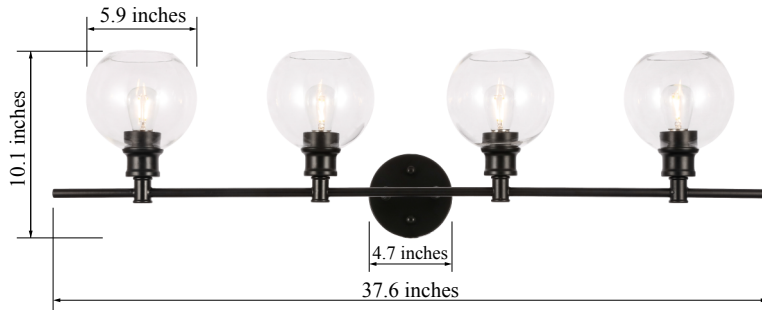

## COLLIER COLLECTION

Collier 4-Light Wall lamp Clear Glass

Black  
Item No:LD2322BK

Brass  
Item No:LD2322BR

Chrome  
Item No:LD2322C

Satin Gold  
Item No:LD2322SG

### Dimensions

Back plate Size(in)	D4.7"H1"
Chain/Rod Length	N/A
Width	37.6"
Extension	8"
Height	10.1"
Maximum Height	N/A

### Specifications

Finish	4 Finishes
Material	Iron / Glass
Glass Color	Clear
Type	Wall lamp
Hanging Device	N/A
Voltage	110-125V
Dimmable	Yes
Warranty	1 Year Limited
Shipment Type	Small Parcel