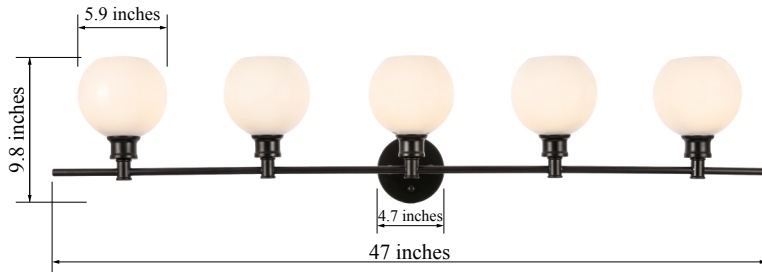

## COLLIER COLLECTION

Collier 5-Light Wall lamp Frosted white Glass

Black  
Item No:LD2327BK

Brass  
Item No:LD2327BR

Chrome  
Item No:LD2327C

Available Finishes

### Dimensions

Back plate Size(in)	D4.7"H1"
Chain/Rod Length	N/A
Width	47"
Extension	8"
Height	9.8"
Maximum Height	N/A

### Specifications

Finish	3 Finishes
Material	Iron / Glass
Glass Color	Frosted white
Type	Wall lamp
Hanging Device	N/A
Voltage	110-125V
Dimmable	Yes
Warranty	1 Year Limited
Shipment Type	Small Parcel