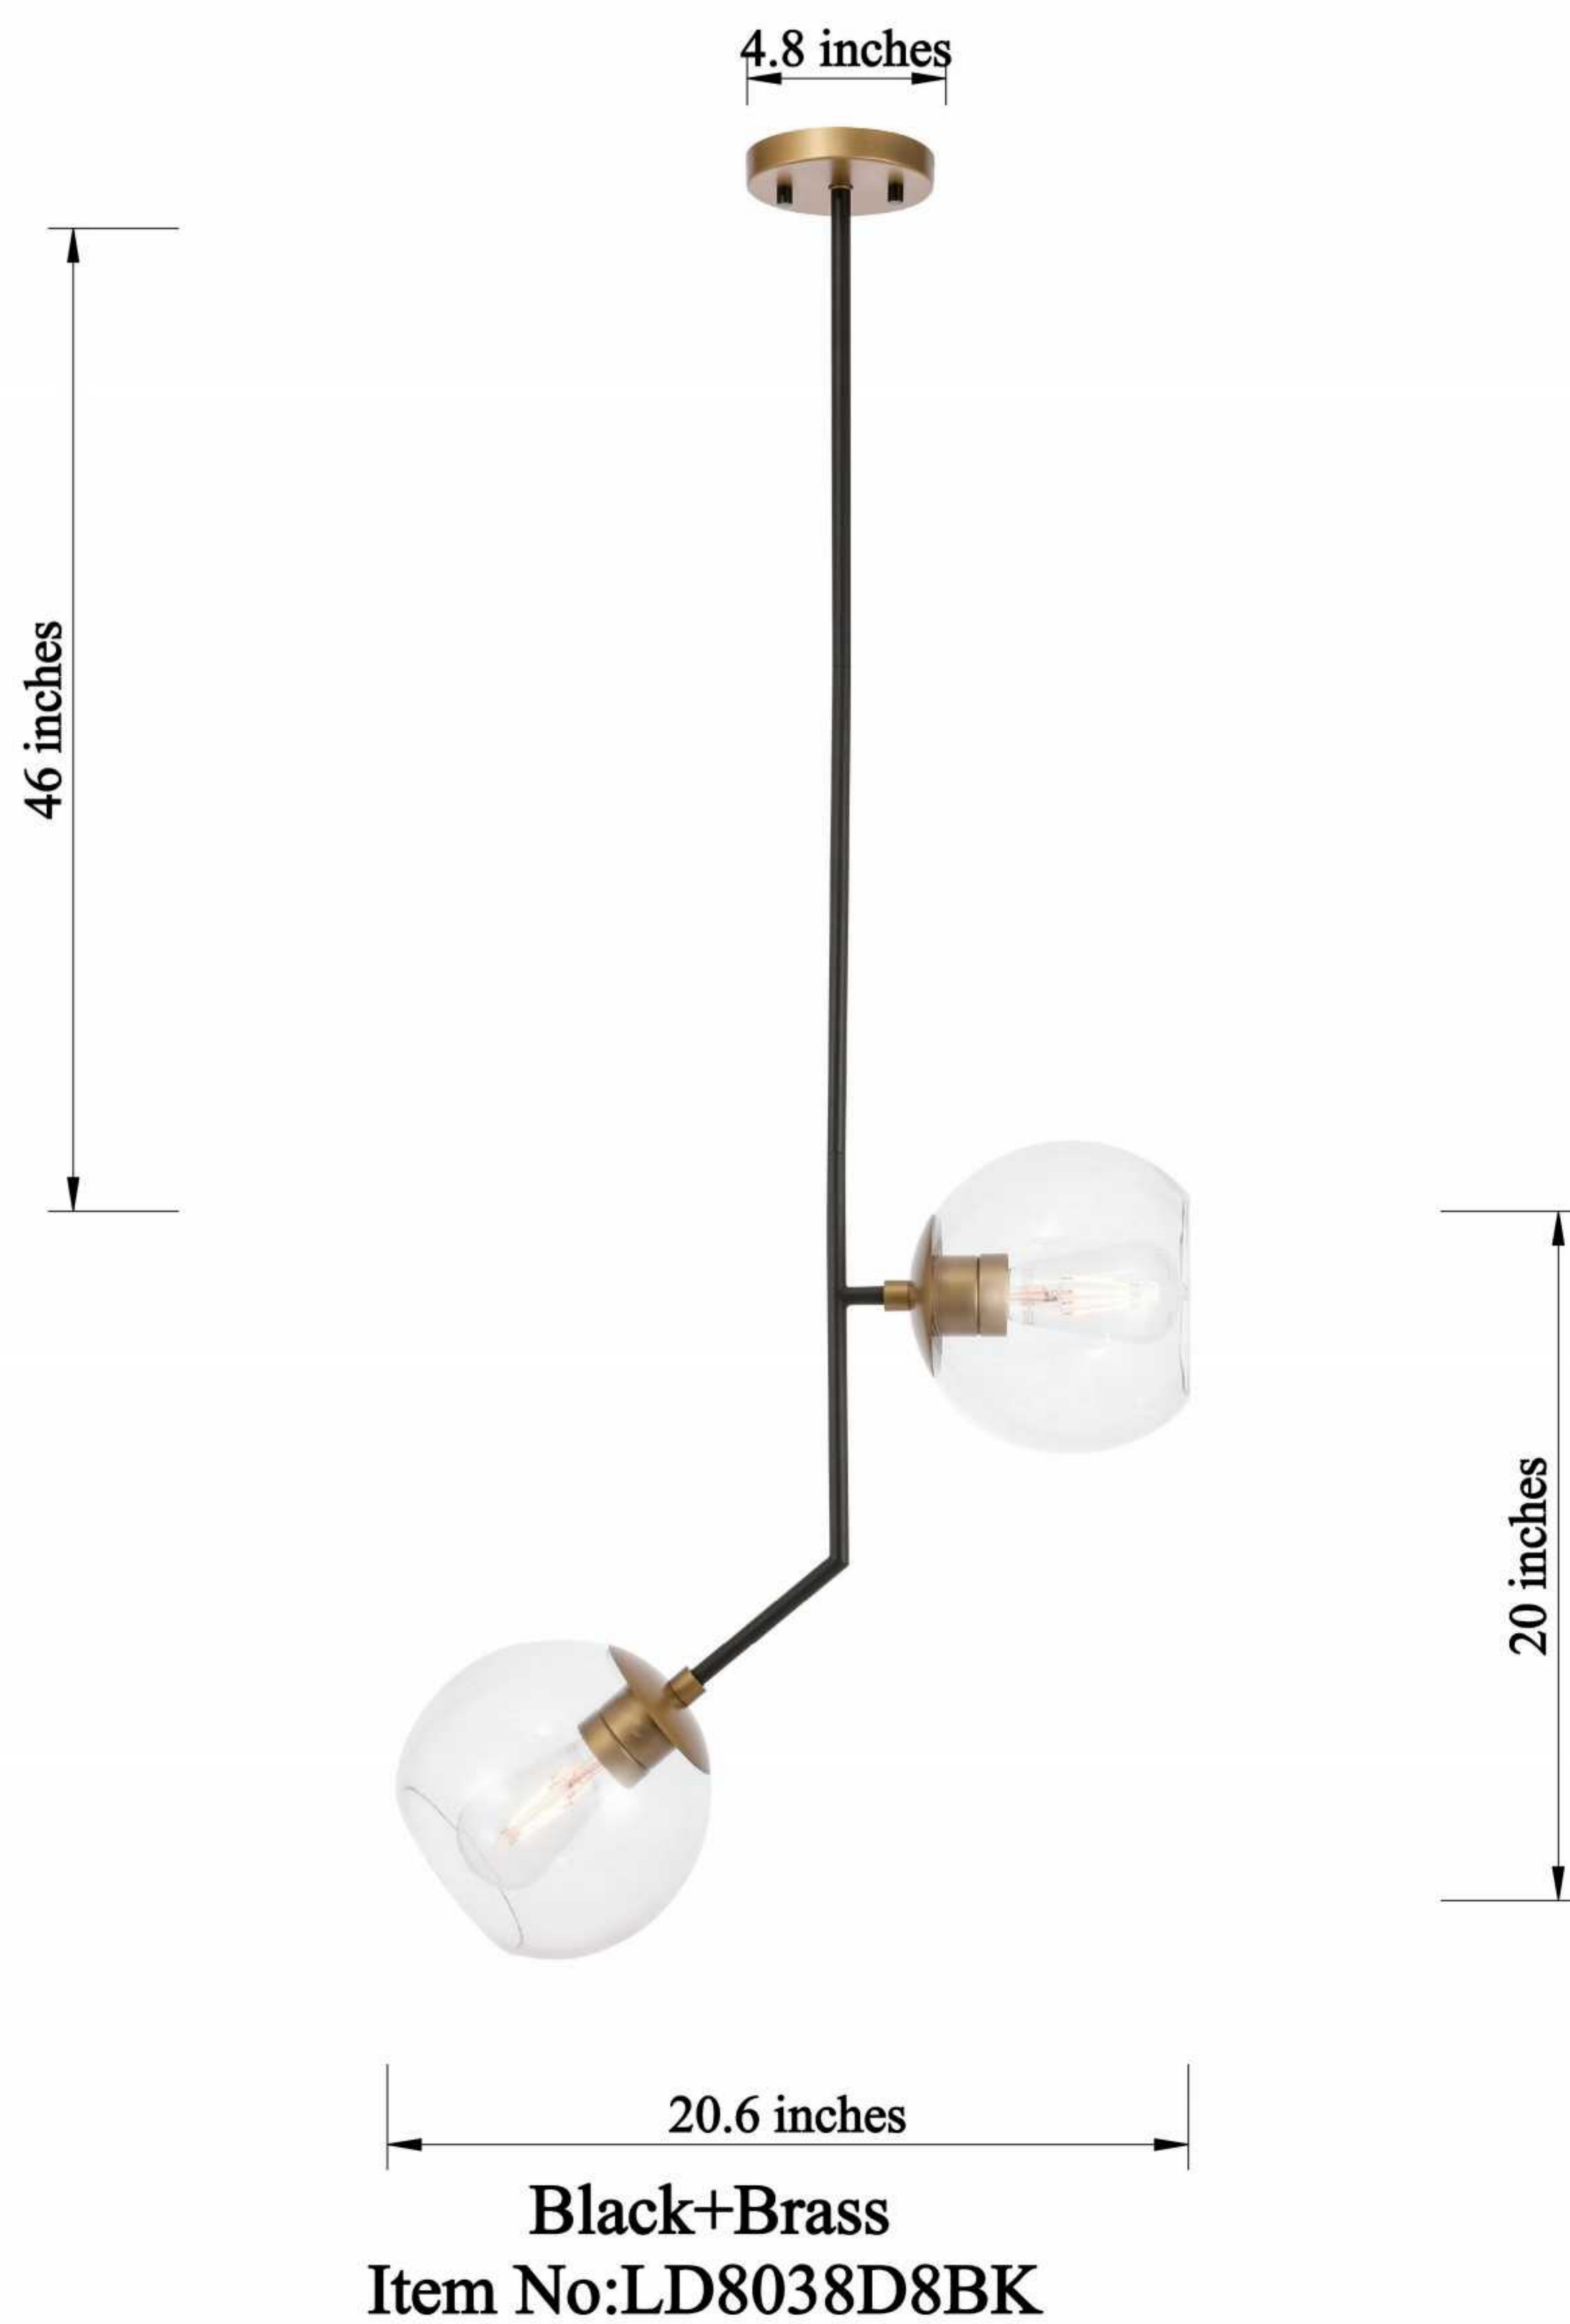

## RYLANDCOLLECTION

RYLAND 2-Light Steel Pendant Clear Glass

**Chrome**  
Item No:LD8039D8C

**Brass**  
Item No:LD8040D8BR

**Available Finishes**

### Dimensions

Canopy Size(in)	D4.8" H0.8"
Chain/Rod Length	46"
Length	20.6"
Width	8"
Height	20"
Maximum Height	66.5"

### Specifications

Finish	3 Finishes
Material	Metal / Glass
Glass Color	Clear
Type	Pendant
Hanging Device	Rod
Voltage	110-125V
Dimmable	Yes
Warranty	1 Year Limited
Shipment Type	Small Parcel

### Bulb / Socket

Socket Type	E26
Number of Lights	2
Wattage/Bulb	60W
Included	No