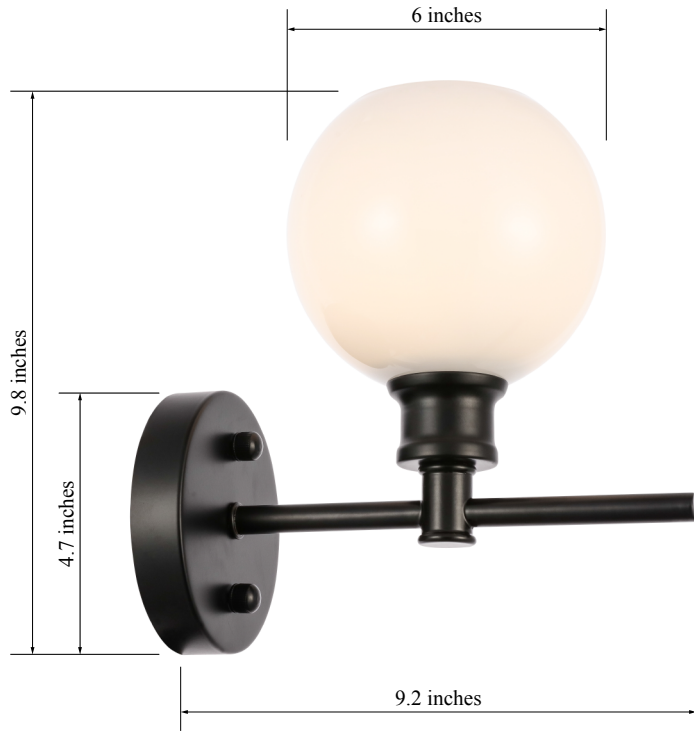

## COLLIER COLLECTION

Collier 1-Light Wall lamp Frosted white Glass

Black  
Item No:LD2311BK

Brass  
Item No:LD2311BR

Chrome  
Item No:LD2311C

Available Finishes

### Dimensions

Back plate Size(in)	D4.7"H1"
Chain/Rod Length	N/A
Width	6"
Extension	9.2"
Height	9.8"
Maximum Height	N/A

### Specifications

Finish	3 Finishes
Material	Iron / Glass
Glass Color	Frosted white
Type	Wall lamp
Hanging Device	N/A
Voltage	110-125V
Dimmable	Yes
Warranty	1 Year Limited
Shipment Type	Small Parcel