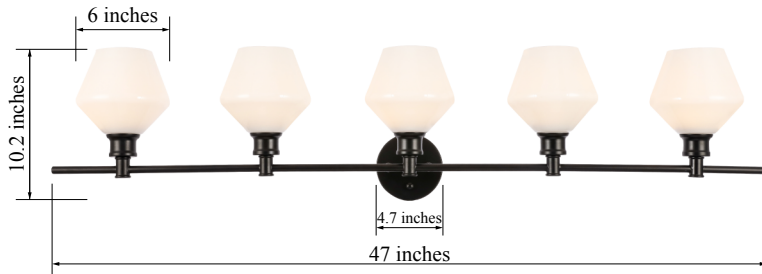

## GENE COLLECTION

Gene 5-Light Wall lamp Frosted white Glass

Black  
Item No:LD2325BK

Brass  
Item No:LD2325BR

Chrome  
Item No:LD2325C

Available Finishes

### Dimensions

|                     |          |
|---------------------|----------|
| Back plate Size(in) | D4.7"H1" |
| Chain/Rod Length    | N/A      |
| Width               | 47"      |
| Extension           | 8"       |
| Height              | 10.2"    |
| Maximum Height      | N/A      |

### Specifications

|                |                |
|----------------|----------------|
| Finish         | 3 Finishes     |
| Material       | Iron / Glass   |
| Glass Color    | Frosted white  |
| Type           | Wall lamp      |
| Hanging Device | N/A            |
| Voltage        | 110-125V       |
| Dimmable       | Yes            |
| Warranty       | 1 Year Limited |
| Shipment Type  | Small Parcel   |