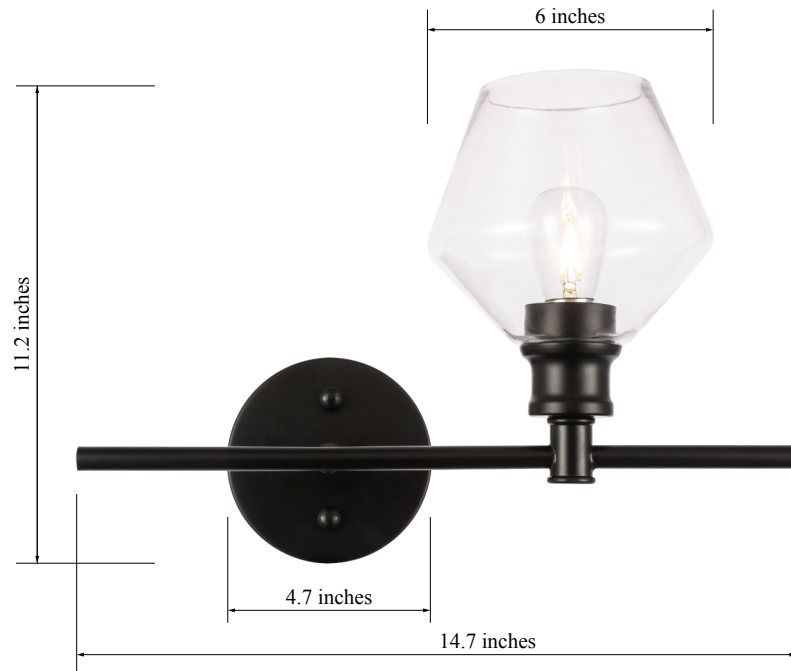

PRODUCT SPECIFICATION SHEET

GENE COLLECTION

Gene 1-Light Wall lamp Clear Glass

Black
Item No:LD2304BK

Dimensions

Back plate Size(in)	D4.7"H1"
Chain/Rod Length	N/A
Width	14.7"
Extension	8"
Height	11.2"
Maximum Height	N/A

Specifications

Finish	3 Finishes
Material	Iron / Glass
Glass Color	Clear
Type	Wall lamp
Hanging Device	N/A
Voltage	110-125V
Dimmable	Yes
Warranty	1 Year Limited
Shipment Type	Small Parcel

Bulb / Socket

Socket Type	E26
Number of Lights	1
Wattage/Bulb	40W
Included	No

Installation

Indoor/Outdoor	Indoor
Dry/Wet/Damp	Dry
Weight	1.9 LBS
Wire Length	11"
Safety Rating	ETL Listed

Brass
Item No:LD2304BR

Chrome
Item No:LD2304C

Available Finishes