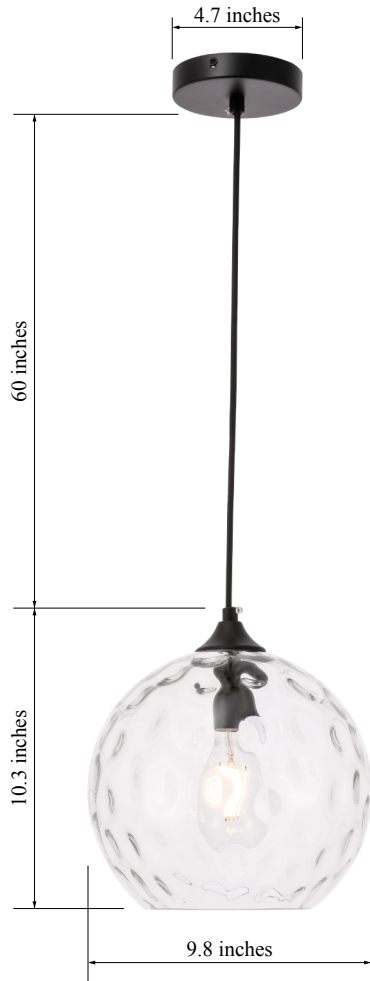

PRODUCT SPECIFICATION SHEET

CASHEL COLLECTION

Cashel 1-Light Pendant lamp Clear Glass

Black
Item No:LD2282

Brass
Item No:LD2282BR

Chrome
Item No:LD2282C

Available Finishes

Dimensions

Canopy Size(in)	D4.7"H1"
Chain/Rod Length	60"
Length	N/A
Width	9.8"
Height	10.3"
Maximum Height	70.3"

Specifications

Finish	3 Finishes
Material	Iron / Glass
Glass Color	Clear
Type	Pendant lamp
Hanging Device	Cord
Voltage	110-125V
Dimmable	Yes
Warranty	1 Year Limited
Shipment Type	Small Parcel

Bulb / Socket

Socket Type	E26
Number of Lights	1
Wattage/Bulb	40W
Included	No

Installation

Indoor/Outdoor	Indoor
Dry/Wet/Damp	Dry
Weight	3 LBS
Wire Length	60"
Safety Rating	ETL Listed