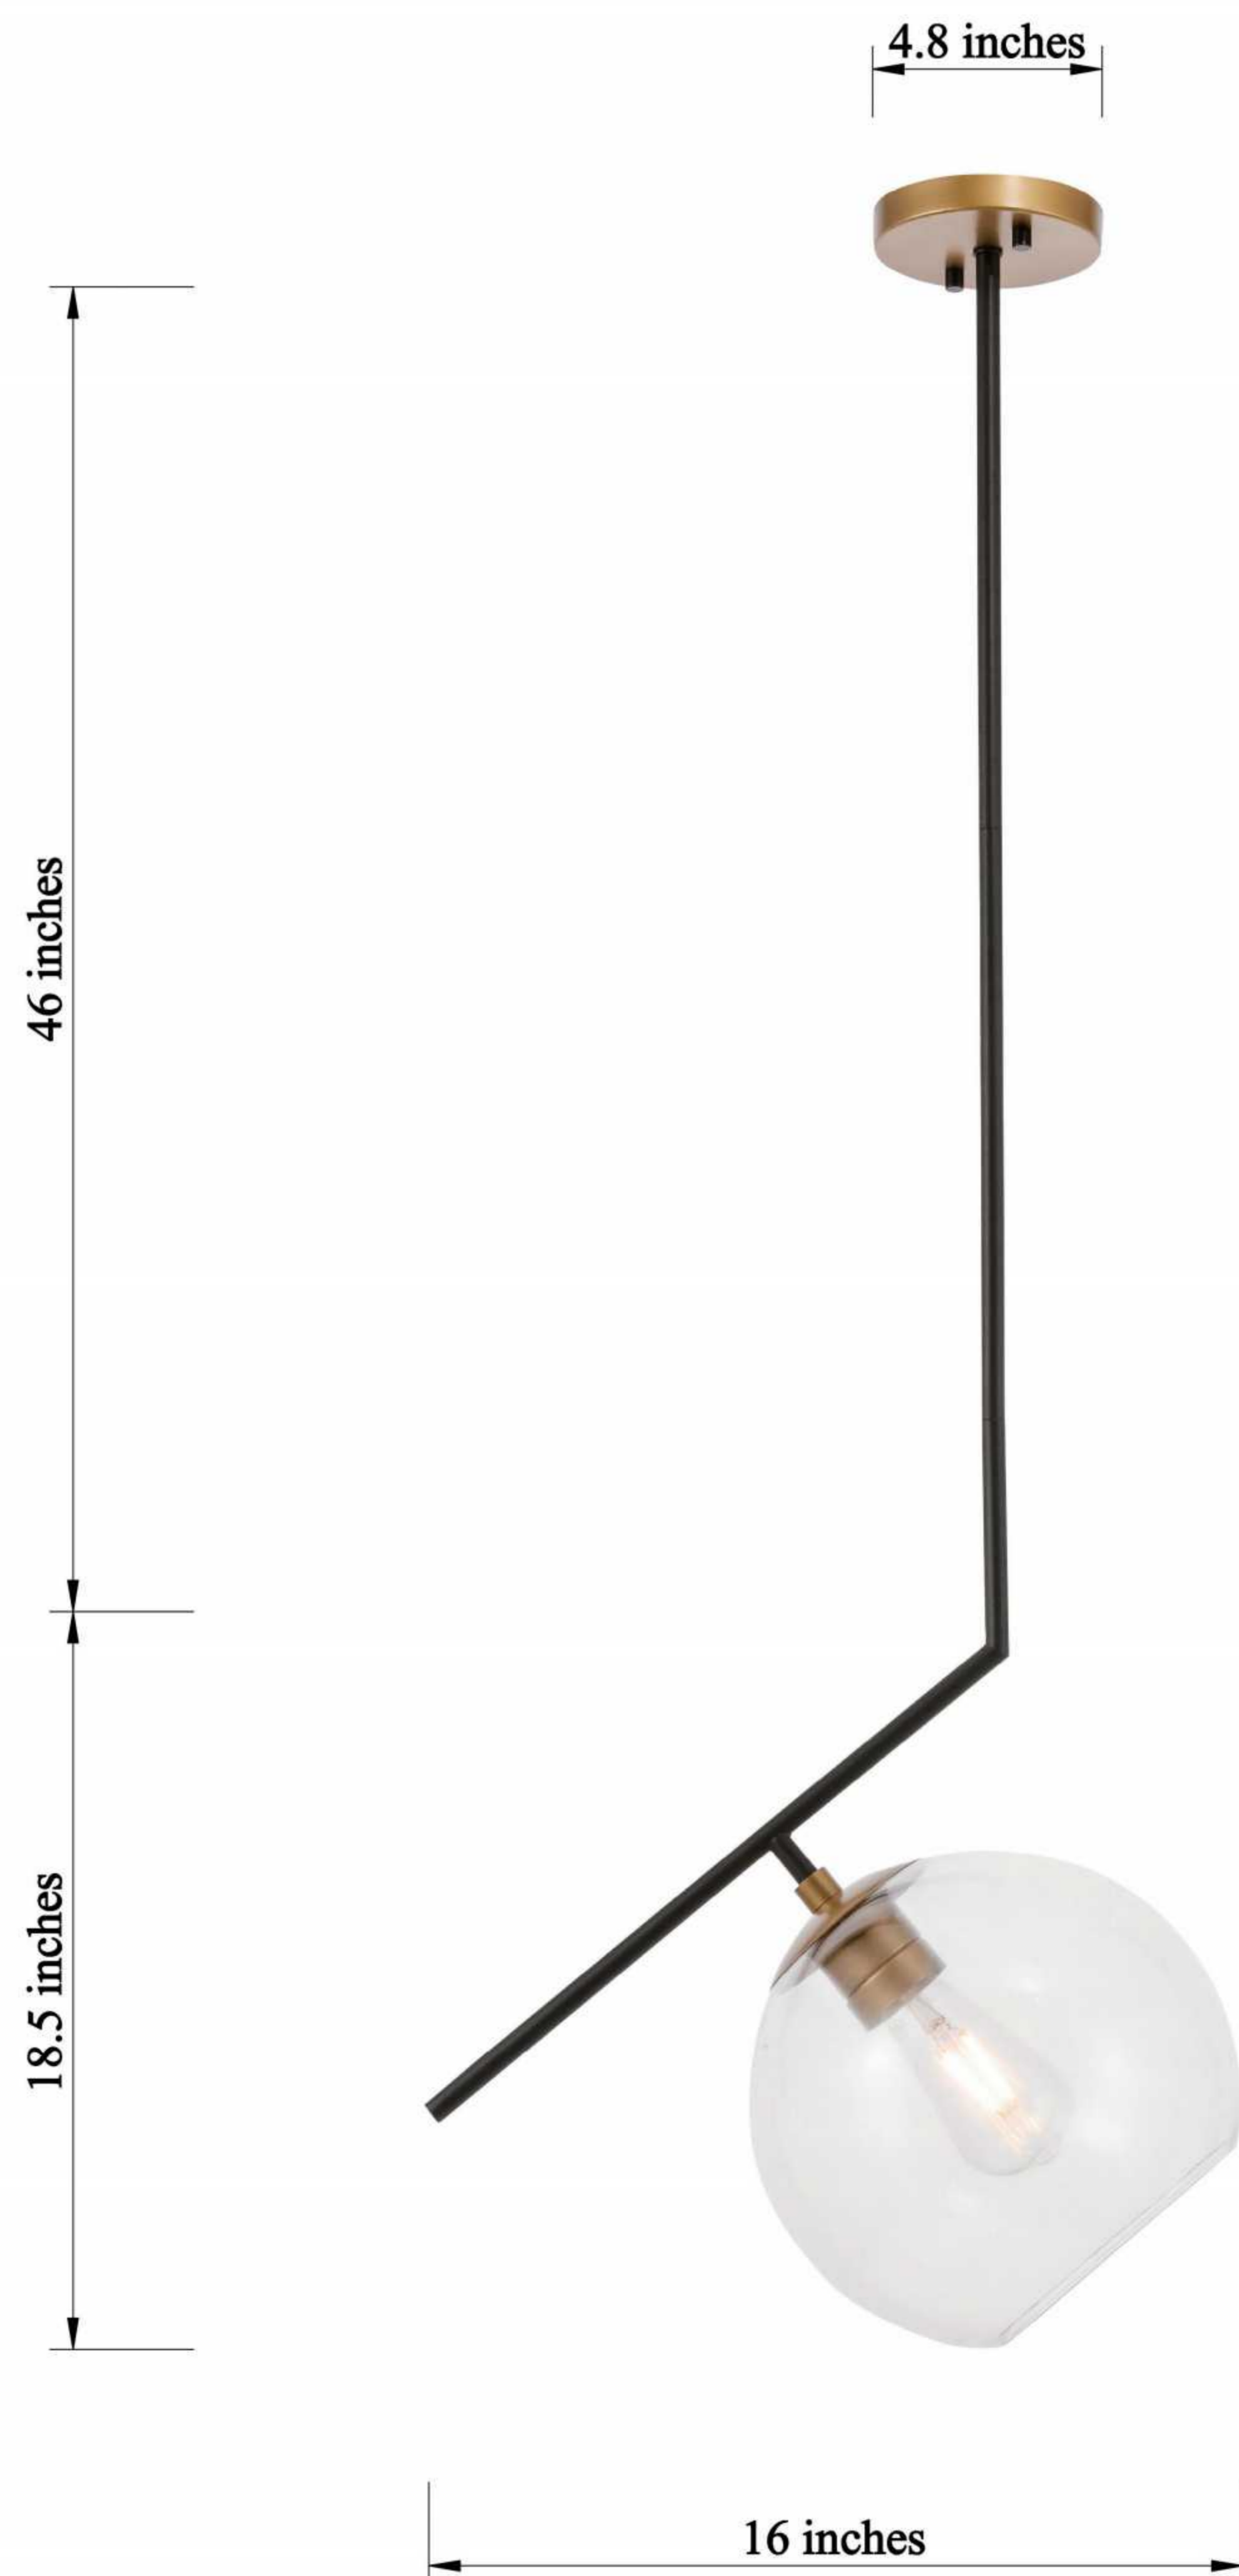

PRODUCT SPECIFICATION SHEET

RYLAND COLLECTION

RYLAND 1-Light Steel Pendant Clear Glass

Black+Brass
Item No:LD8035D10BK

Chrome
Item No:LD8036D10C

Brass
Item No:LD8037D10BR

Available Finishes

Dimensions

Canopy Size(in)	D4.8" H0.8"
Chain/Rod Length	46"
Length	16"
Width	10"
Height	18.5"
Maximum Height	65.4"

Specifications

Finish	3 Finishes
Material	Metal / Glass
Glass Color	Clear
Type	Pendant
Hanging Device	Rod
Voltage	110-125V
Dimmable	Yes
Warranty	1 Year Limited
Shipment Type	Small Parcel

Bulb / Socket

Socket Type	E26
Number of Lights	1
Wattage/Bulb	60W
Included	No

Installation

Indoor/Outdoor	Indoor
Dry/Wet/Damp	Dry
Weight	3.96 LBS
Wire Length	56"
Safety Rating	ETL Listed