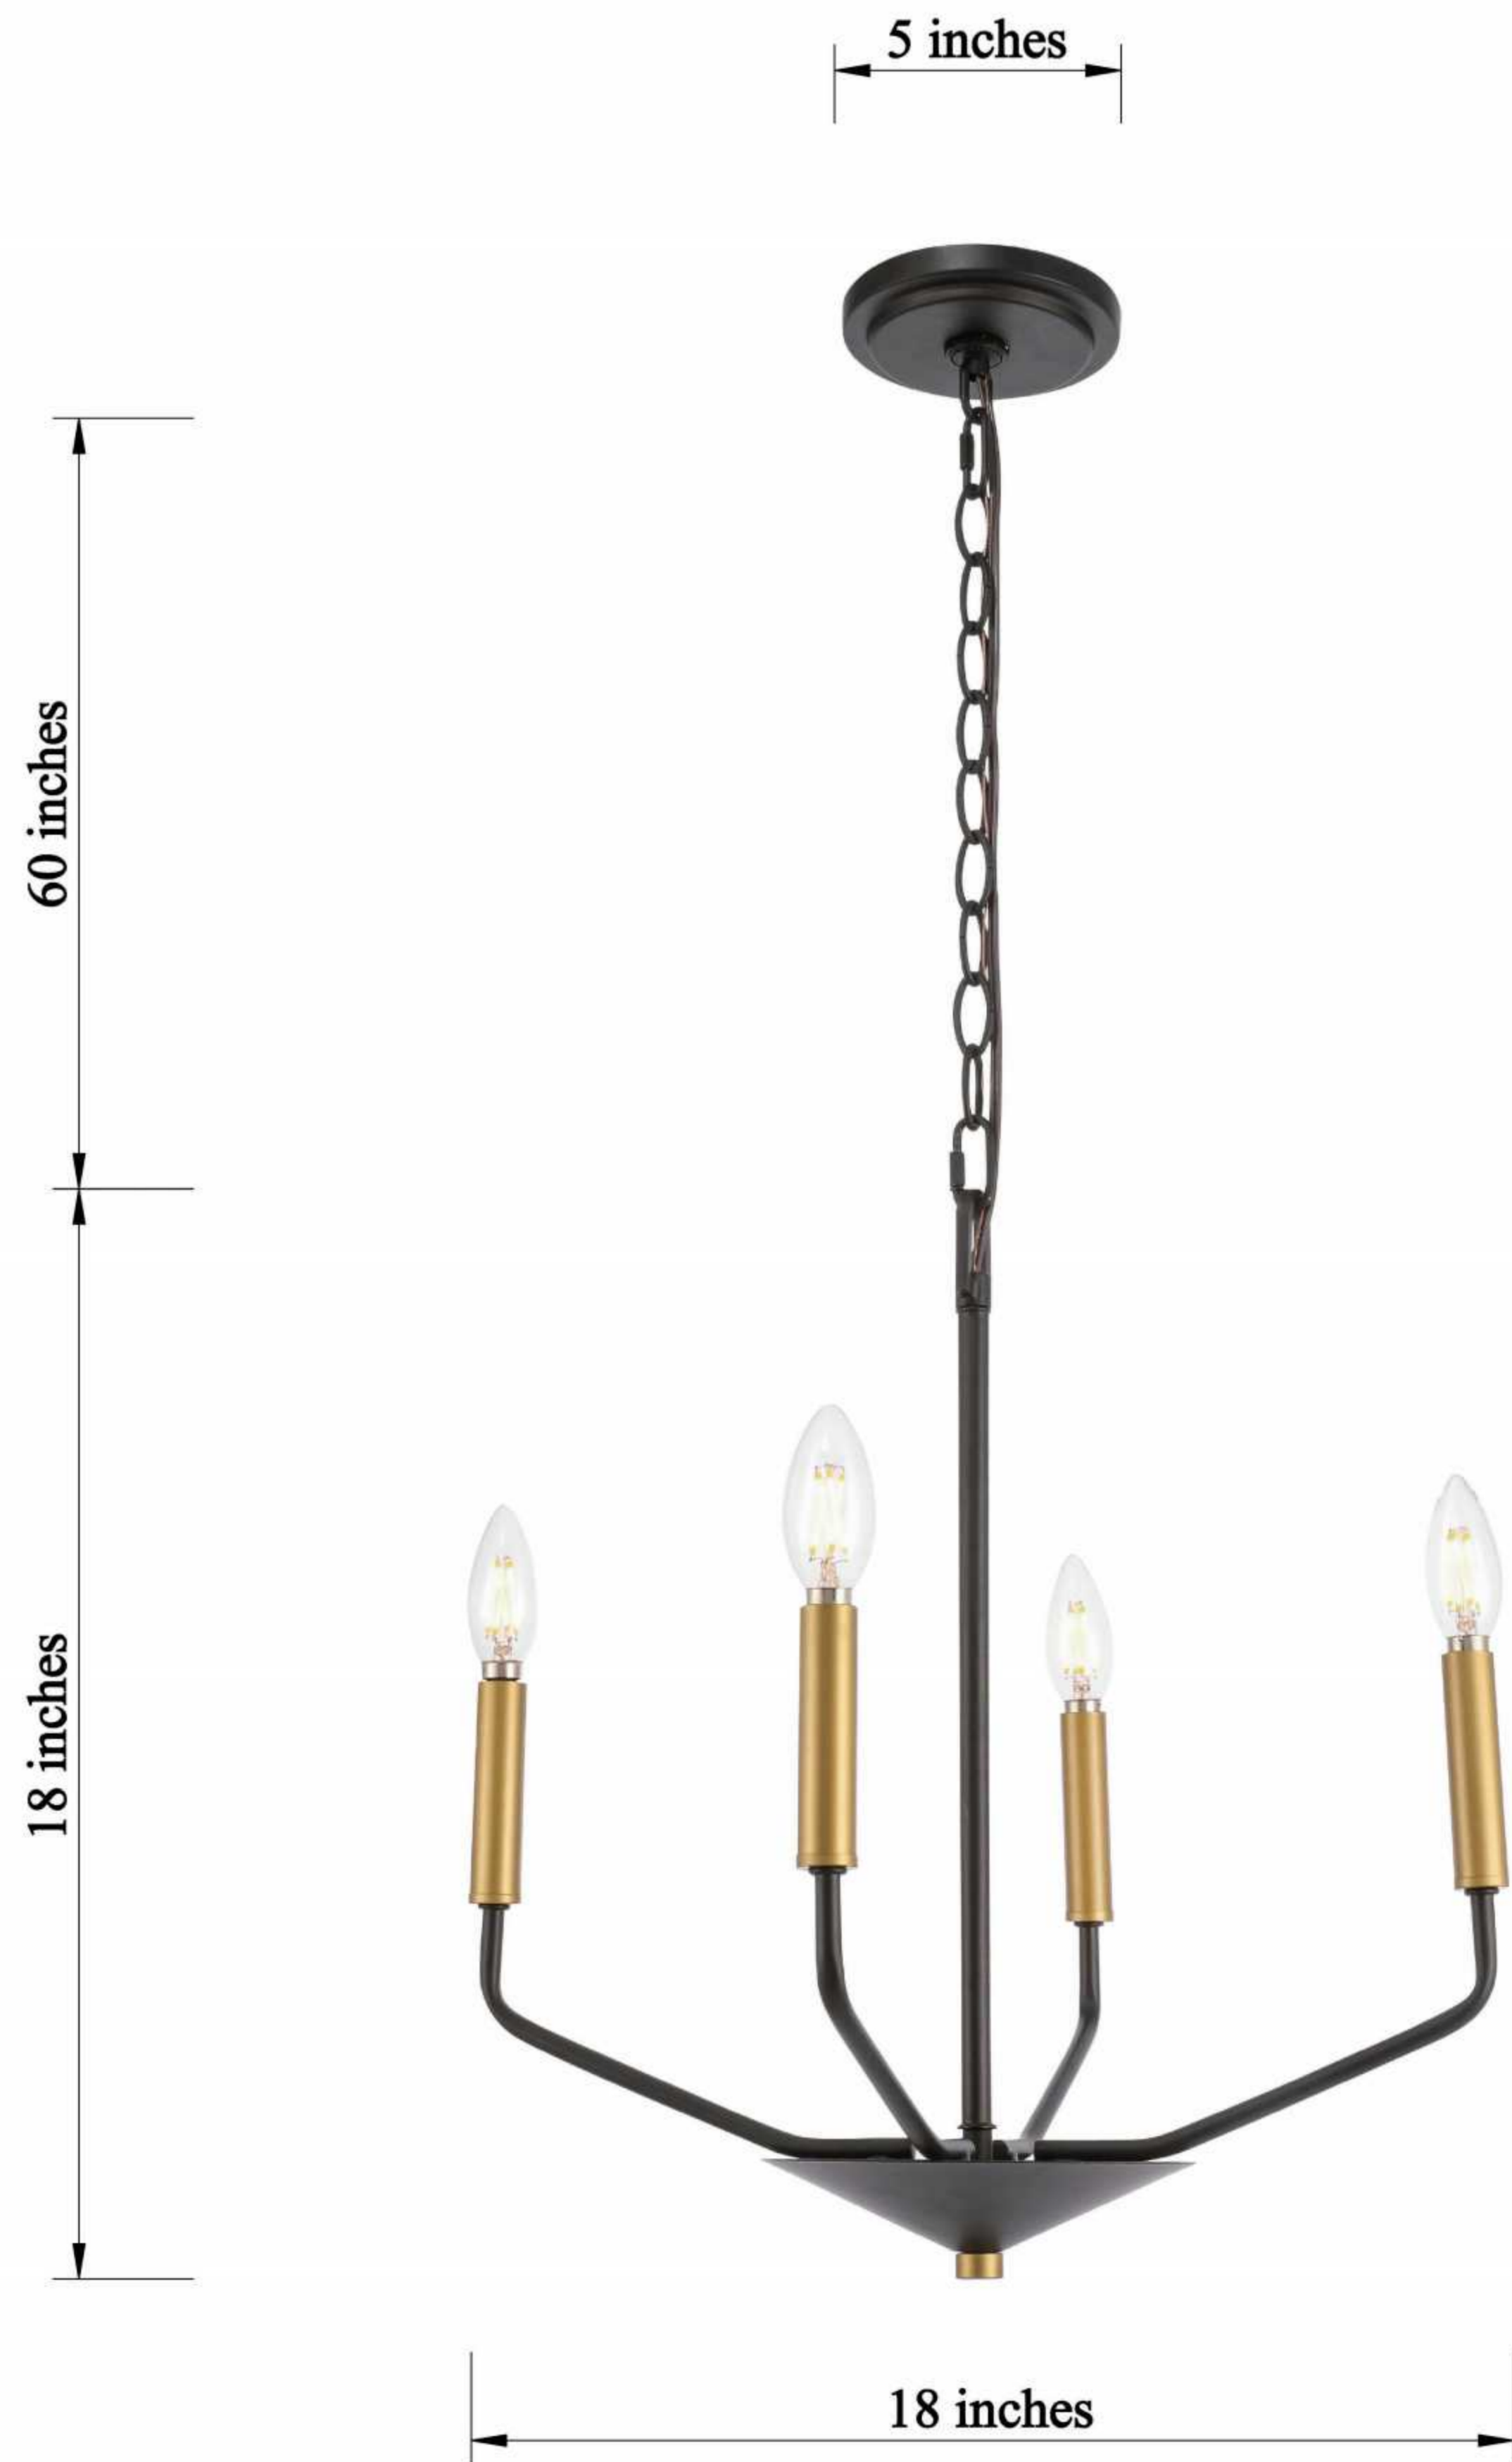

PRODUCT SPECIFICATION SHEET

ENZO COLLECTION

ENZO 4-Light Steel Chandelier

Black+Brass
Item No:LD8023D18BK

Chrome
Item No:LD8024D18C

Brass
Item No:LD8025D18BR

Available Finishes

Dimensions

Canopy Size(in)	D5.0" H0.8"
Chain/Rod Length	60"
Length	N/A
Width	18"
Height	18"
Maximum Height	78.8"

Specifications

Finish	3 Finishes
Material	Metal
Glass Color	N/A
Type	Chandelier
Hanging Device	Chain
Voltage	110-125V
Dimmable	Yes
Warranty	1 Year Limited
Shipment Type	Small Parcel

Bulb / Socket

Socket Type	E12
Number of Lights	4
Wattage/Bulb	60W
Included	No

Installation

Indoor/Outdoor	Indoor
Dry/Wet/Damp	Dry
Weight	3.76 LBS
Wire Length	72"
Safety Rating	ETL Listed