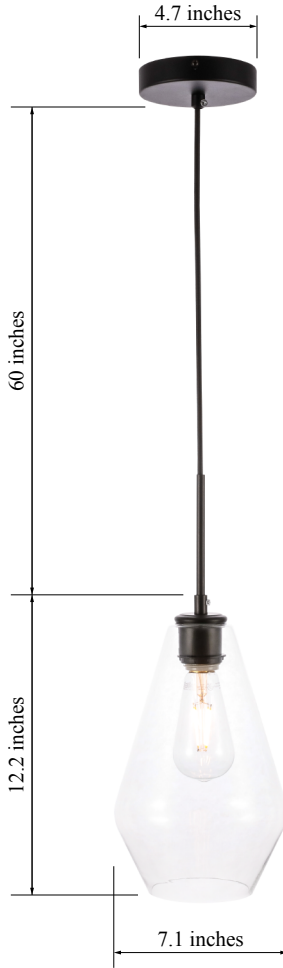

## GENE COLLECTION

Gene 1-Light Pendant lamp Clear Glass

Black  
Item No:LD2260BK

Brass  
Item No:LD2260BR

Chrome  
Item No:LD2260C

Available Finishes

### Dimensions

Canopy Size(in)	D4.7"H1"
Chain/Rod Length	60"
Length	N/A
Width	7.1"
Height	12.2"
Maximum Height	72.2"

### Specifications

Finish	3 Finishes
Material	Iron / Glass
Glass Color	Clear
Type	Pendant lamp
Hanging Device	Cord
Voltage	110-125V
Dimmable	Yes
Warranty	1 Year Limited
Shipment Type	Small Parcel

### Bulb / Socket

Socket Type	E26
Number of Lights	1
Wattage/Bulb	40W
Included	No