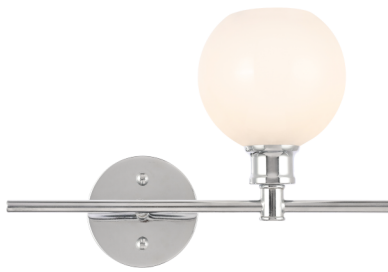

PRODUCT SPECIFICATION SHEET

COLLIER COLLECTION

Collier 1-Light Wall lamp Frosted white Glass

Black
Item No:LD2307BK

Dimensions

Back plate Size(in)	D4.7"H1"
Chain/Rod Length	N/A
Width	14.7"
Extension	8"
Height	9.8"
Maximum Height	N/A

Specifications

Finish	3 Finishes
Material	Iron / Glass
Glass Color	Frosted white
Type	Wall lamp
Hanging Device	N/A
Voltage	110-125V
Dimmable	Yes
Warranty	1 Year Limited
Shipment Type	Small Parcel

Bulb / Socket

Socket Type	E26
Number of Lights	1
Wattage/Bulb	40W
Included	No

Installation

Indoor/Outdoor	Indoor
Dry/Wet/Damp	Dry
Weight	1.9 LBS
Wire Length	11"
Safety Rating	ETL Listed

Brass
Item No:LD2307BR

Chrome
Item No:LD2307C