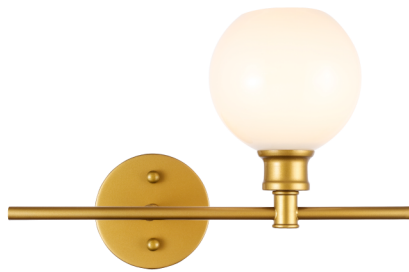

PRODUCT SPECIFICATION SHEET

COLLIER COLLECTION

Collier 1-Light Wall lamp Frosted white Glass

Black
Item No:LD2307BK

Dimensions

Back plate Size(in)	D4.7"H1"
Chain/Rod Length	N/A
Width	14.7"
Extension	8"
Height	9.8"
Maximum Height	N/A

Specifications

Finish	3 Finishes
Material	Iron / Glass
Glass Color	Frosted white
Type	Wall lamp
Hanging Device	N/A
Voltage	110-125V
Dimmable	Yes
Warranty	1 Year Limited
Shipment Type	Small Parcel

Bulb / Socket

Socket Type	E26
Number of Lights	1
Wattage/Bulb	40W
Included	No

Installation

Indoor/Outdoor	Indoor
Dry/Wet/Damp	Dry
Weight	1.9 LBS
Wire Length	11"
Safety Rating	ETL Listed

Brass
Item No:LD2307BR

Chrome
Item No:LD2307C