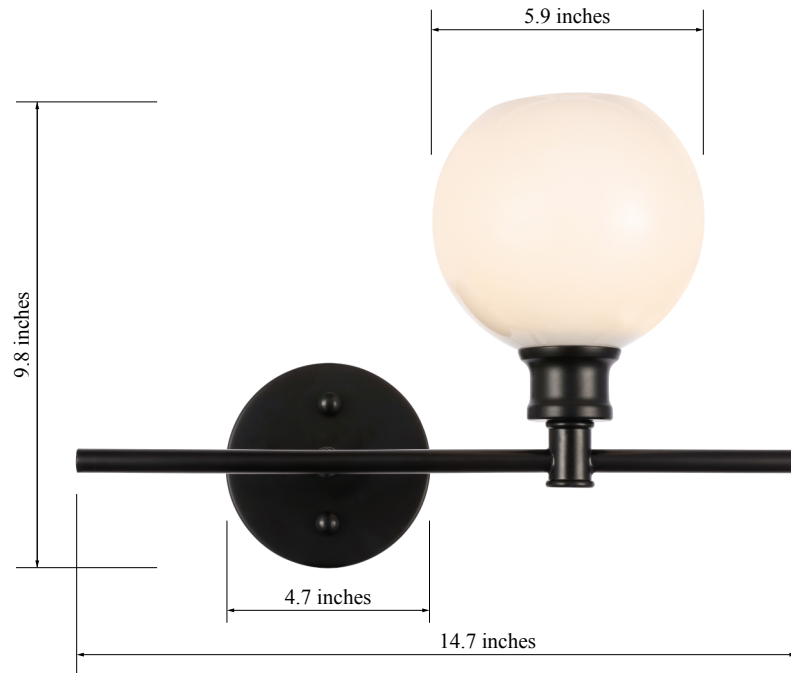

PRODUCT SPECIFICATION SHEET

COLLIER COLLECTION

Collier 1-Light Wall lamp Frosted white Glass

Black
Item No:LD2307BK

Dimensions

Back plate Size(in)	D4.7"H1"
Chain/Rod Length	N/A
Width	14.7"
Extension	8"
Height	9.8"
Maximum Height	N/A

Specifications

Finish	3 Finishes
Material	Iron / Glass
Glass Color	Frosted white
Type	Wall lamp
Hanging Device	N/A
Voltage	110-125V
Dimmable	Yes
Warranty	1 Year Limited
Shipment Type	Small Parcel

Bulb / Socket

Socket Type	E26
Number of Lights	1
Wattage/Bulb	40W
Included	No

Installation

Indoor/Outdoor	Indoor
Dry/Wet/Damp	Dry
Weight	1.9 LBS
Wire Length	11"
Safety Rating	ETL Listed

Brass
Item No:LD2307BR

Chrome
Item No:LD2307C