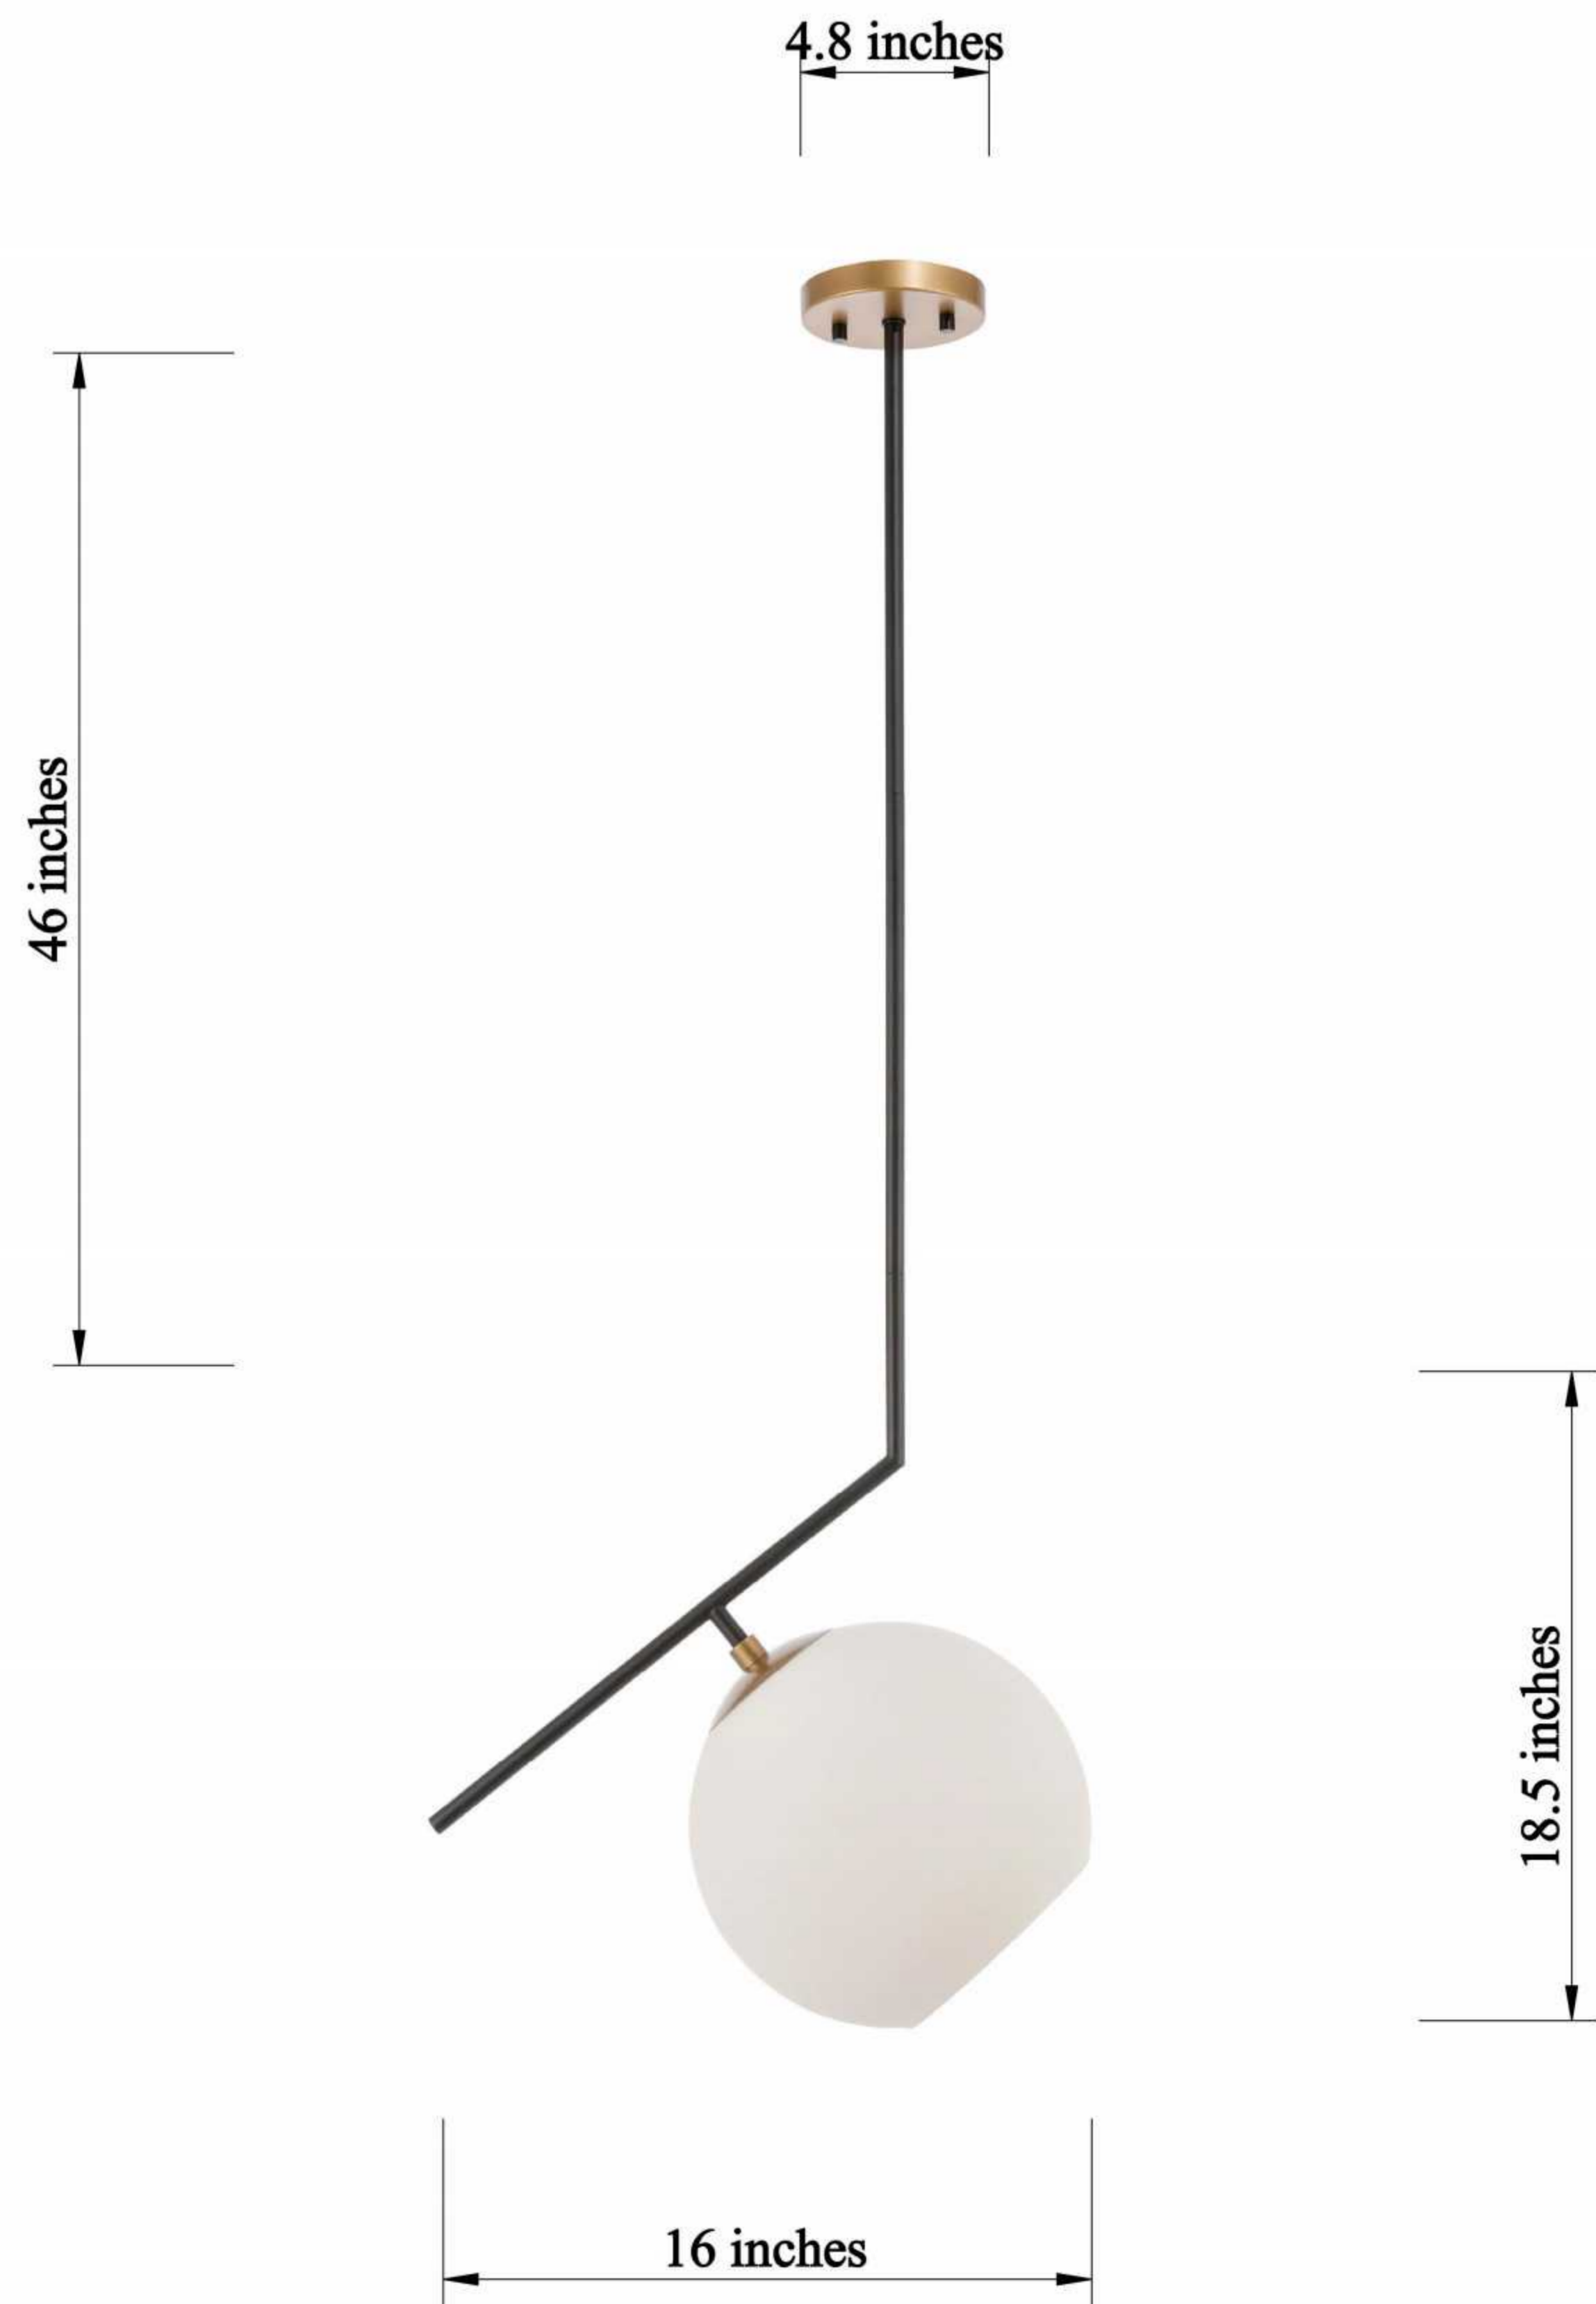

## RYLAND COLLECTION

RYLAND 1-Light Steel Pendant Frosted White Glass

**Black+Brass**  
Item No:LD8047D10BK

**Chrome**  
Item No:LD8048D10C

**Brass**  
Item No:LD8049D10BR

**Available Finishes**

### Dimensions

Canopy Size(in)	D4.8" H0.8"
Chain/Rod Length	46"
Length	16"
Width	10"
Height	18.5"
Maximum Height	65.4"

### Specifications

Finish	3 Finishes
Material	Metal / Glass
Glass Color	Frosted White
Type	Pendant
Hanging Device	Rod
Voltage	110-125V
Dimmable	Yes
Warranty	1 Year Limited
Shipment Type	Small Parcel

### Bulb / Socket

Socket Type	E26
Number of Lights	1
Wattage/Bulb	60W
Included	No