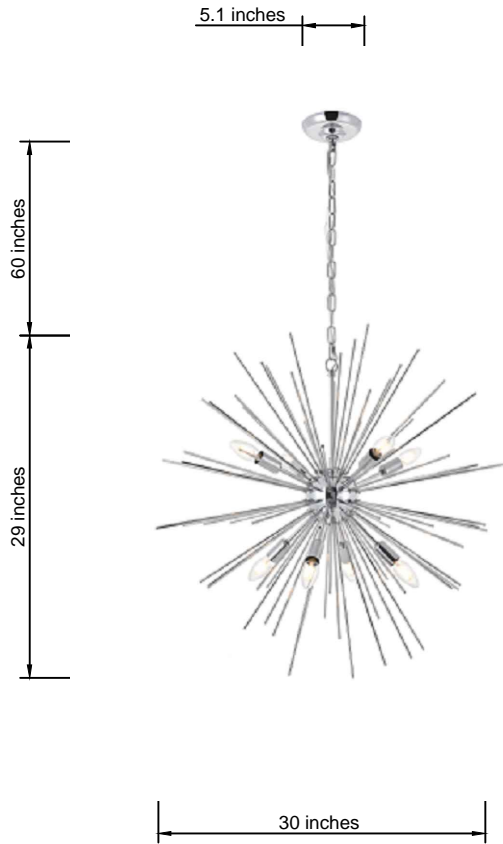

PRODUCT SPECIFICATION SHEET

TIMBER COLLECTION

Timber 8-Light Chrome Pendant

Chrome
Item No:LD5051D30C

Black
Item No:LD5038D30BK

Brass
Item No:LD5039D30BR

Champagne
Item No:LD5040D30CG

Available Finishes

Dimensions

Canopy Size(in)	D5.2"*H1.2"
Chain/Rod Length	60"
Length	N/A
Width	30"
Height	29"
Maximum Height	89.3"

Specifications

Finish	4 Finishes
Material	Iron
Glass Color	N/A
Type	Pendant
Hanging Device	Chain
Voltage	110-125V
Dimmable	Yes
Warranty	1 Year Limited
Shipment Type	Small Parcel

Bulb / Socket

Socket Type	E12
Number of Lights	8
Wattage/Bulb	40W
Included	No

Installation

Indoor/Outdoor	Indoor
Dry/Wet/Damp	Dry
Weight	11.9 LBS
Wire Length	79"
Safety Rating	ETL Listed