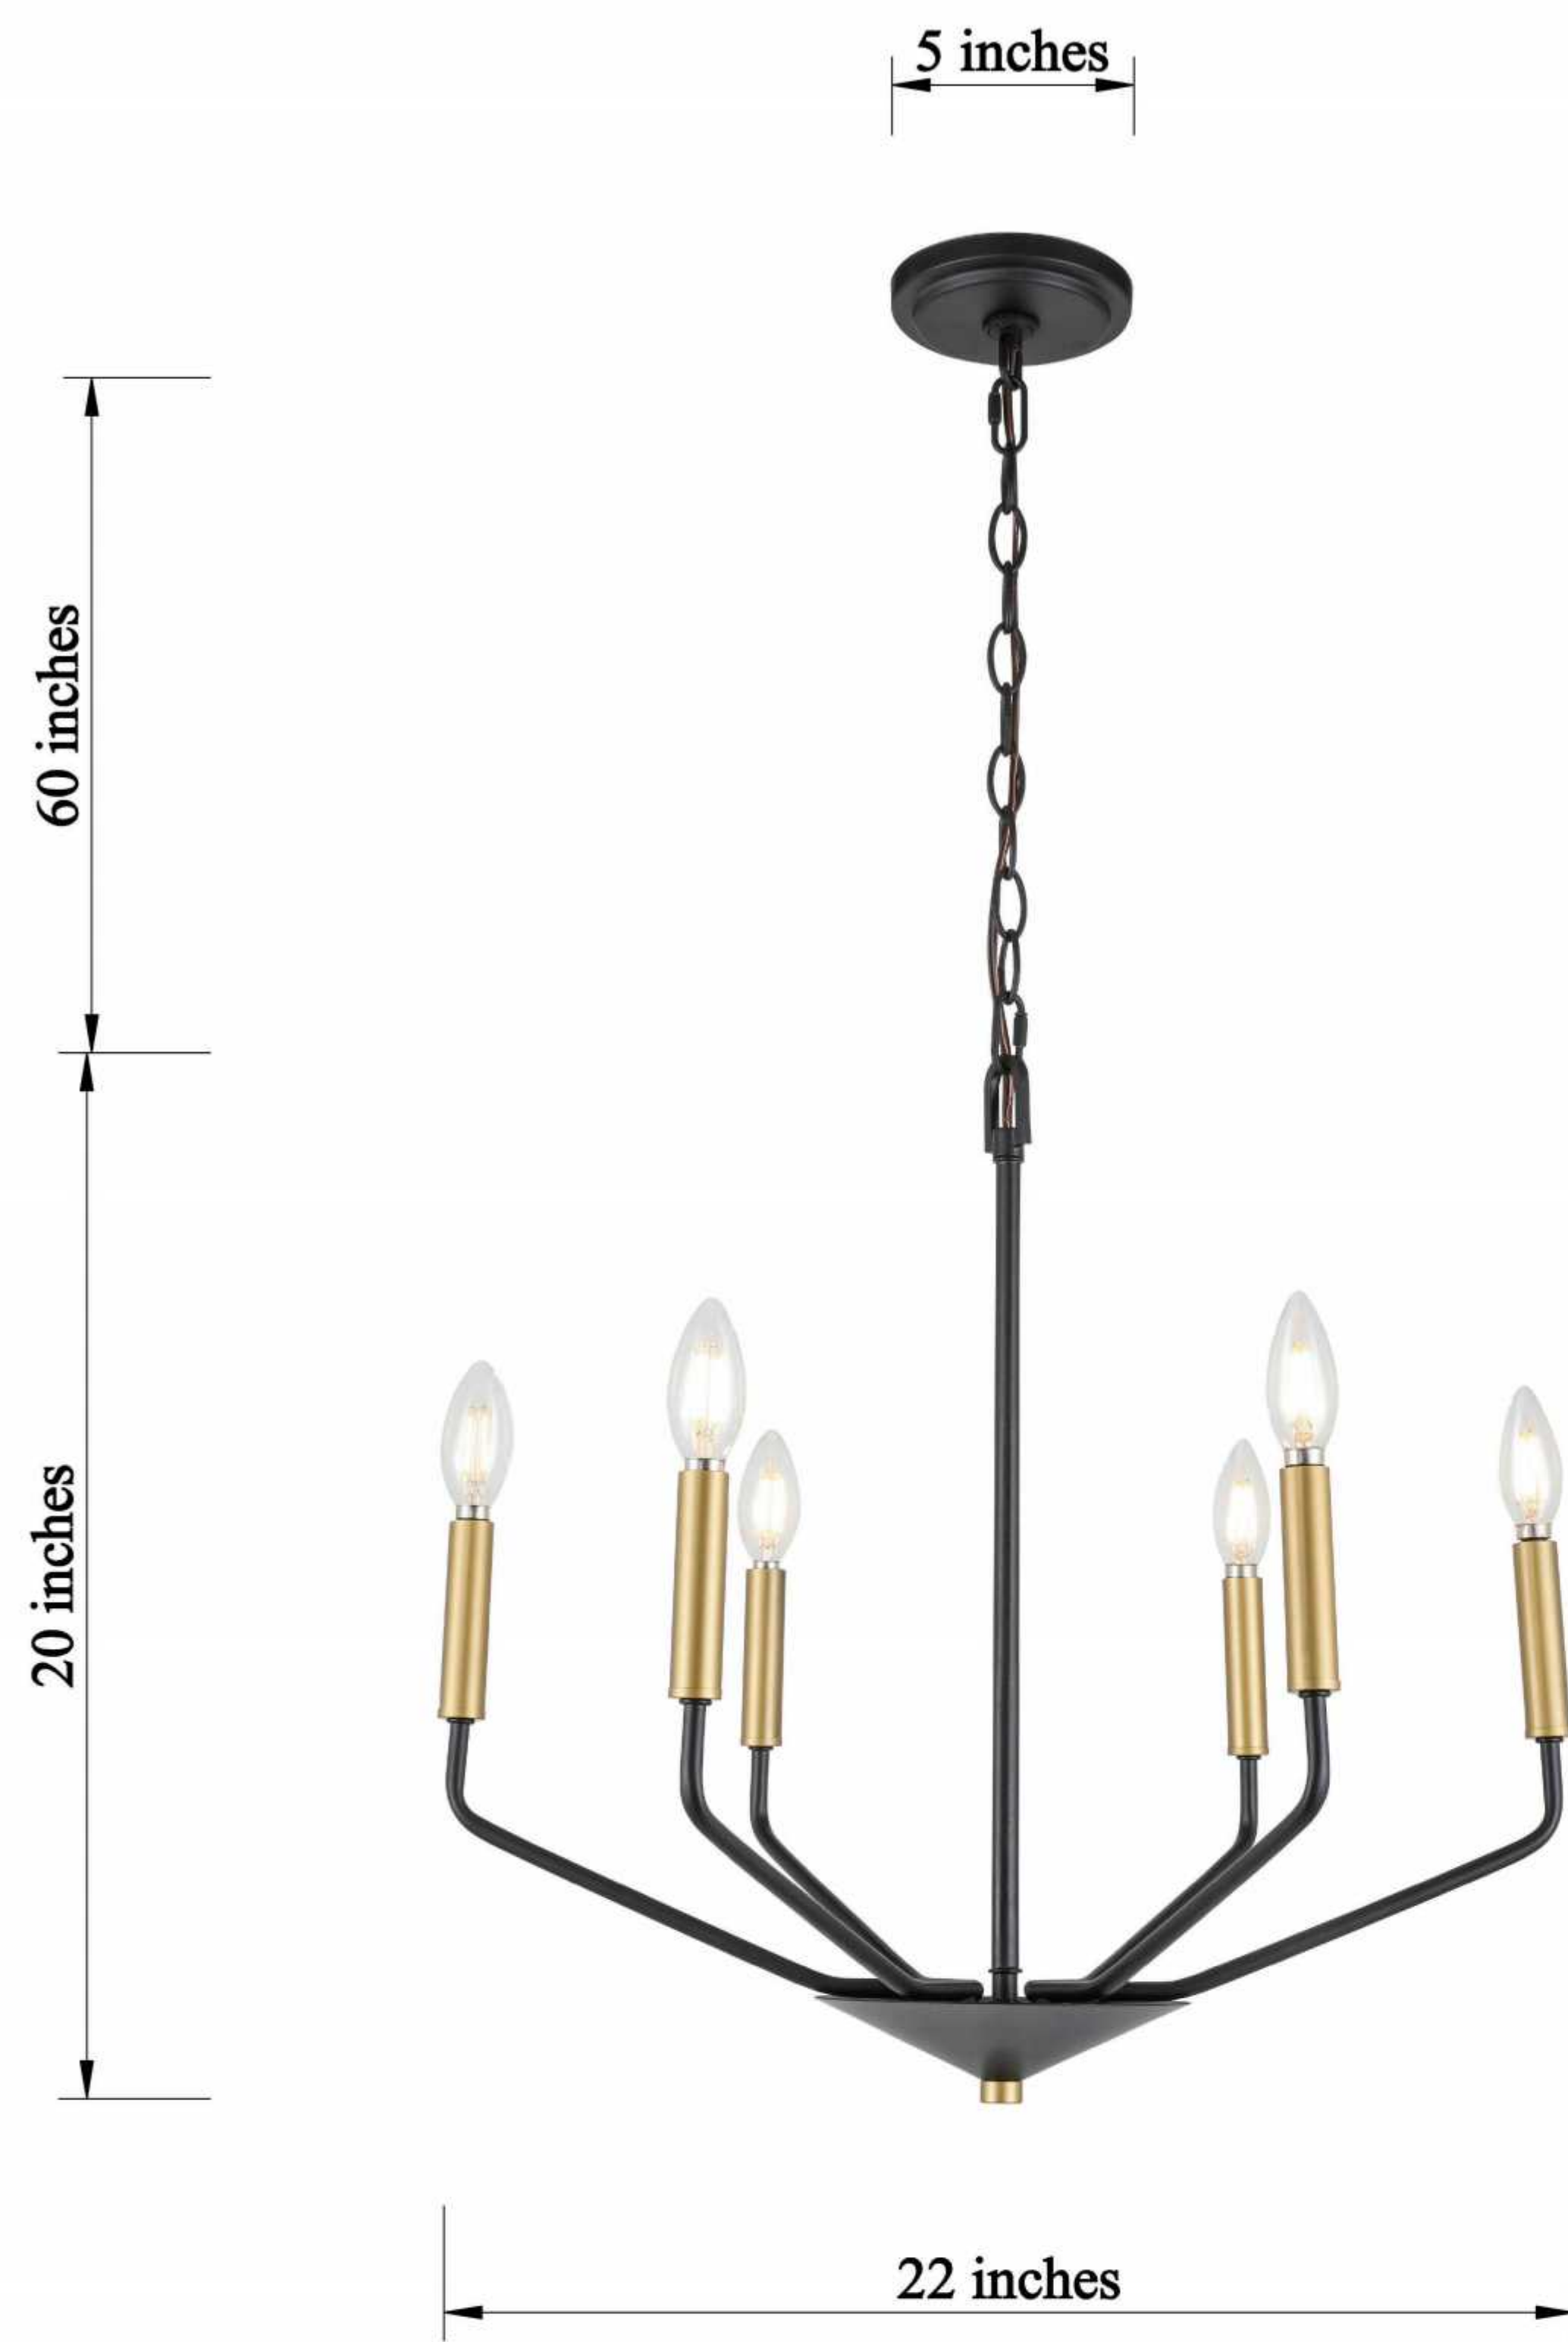

PRODUCT SPECIFICATION SHEET

ENZO COLLECTION

ENZO 6-Light Steel Chandelier

Black+Brass
Item No:LD8026D22BK

Chrome
Item No:LD8027D22C

Brass
Item No:LD8028D22BR

Available Finishes

Dimensions

Canopy Size(in)	D5.0" H0.8"
Chain/Rod Length	60"
Length	N/A
Width	22"
Height	20"
Maximum Height	80.8"

Specifications

Finish	3 Finishes
Material	Metal
Glass Color	N/A
Type	Chandelier
Hanging Device	Chain
Voltage	110-125V
Dimmable	Yes
Warranty	1 Year Limited
Shipment Type	Small Parcel

Bulb / Socket

Socket Type	E12
Number of Lights	6
Wattage/Bulb	60W
Included	No

Installation

Indoor/Outdoor	Indoor
Dry/Wet/Damp	Dry
Weight	4.62 LBS
Wire Length	72"
Safety Rating	ETL Listed