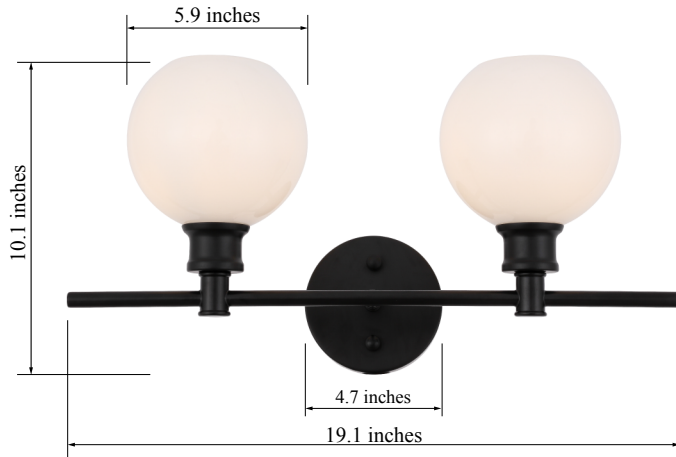

## COLLIER COLLECTION

Collier 2-Light Wall lamp White Glass

Black  
Item No:LD2315BK

Brass  
Item No:LD2315BR

Chrome  
Item No:LD2315C

Satin Gold  
Item No:LD2315SG

Available Finishes

### Dimensions

Back plate Size(in)	D4.7"H1"
Chain/Rod Length	N/A
Width	19.1"
Extension	8"
Height	10.1"
Maximum Height	N/A

### Specifications

Finish	4 Finishes
Material	Iron / Glass
Glass Color	White
Type	Wall lamp
Hanging Device	N/A
Voltage	110-125V
Dimmable	Yes
Warranty	1 Year Limited
Shipment Type	Small Parcel