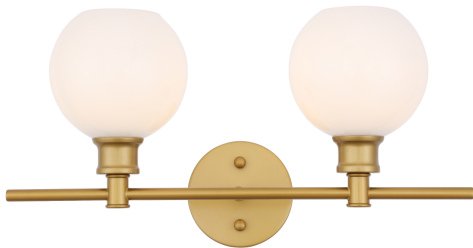

## COLLIER COLLECTION

Collier 2-Light Wall lamp White Glass

Black  
Item No:LD2315BK

Brass  
Item No:LD2315BR

Chrome  
Item No:LD2315C

Satin Gold  
Item No:LD2315SG

Available Finishes

### Dimensions

Back plate Size(in)	D4.7"H1"
Chain/Rod Length	N/A
Width	19.1"
Extension	8"
Height	10.1"
Maximum Height	N/A

### Specifications

Finish	4 Finishes
Material	Iron / Glass
Glass Color	White
Type	Wall lamp
Hanging Device	N/A
Voltage	110-125V
Dimmable	Yes
Warranty	1 Year Limited
Shipment Type	Small Parcel