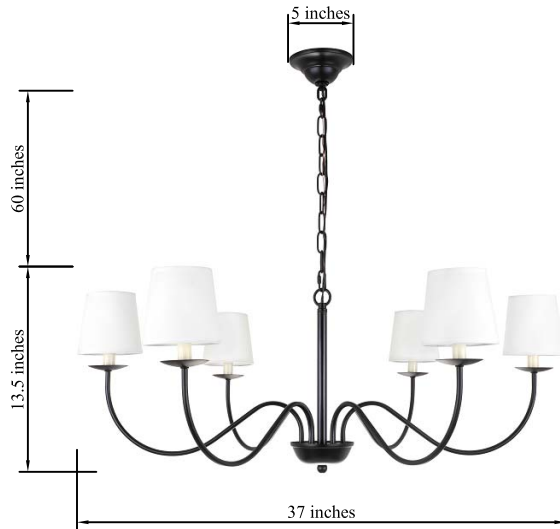

PRODUCT SPECIFICATION SHEET

ECLIPSE COLLECTION

ECLIPSE 6-Light Black Pendant

Black
Item No:LD6103D37BK

Manual Brass
Item No:LD6103D37BR

Available Finishes

Dimensions

Canopy Size(in)	D5"*H2"
Chain/Rod Length	N/A
Length	N/A
Width	37"
Height	13.5"
Maximum Height	75.5"

Specifications

Finish	2 Finishes
Material	Iron / TC Fabric
Fabric Color	White
Type	Pendant
Hanging Device	Chain
Voltage	110-125V
Dimmable	Yes
Warranty	1 Year Limited
Shipment Type	Small Parcel

Bulb / Socket

Socket Type	E12
Number of Lights	6
Wattage/Bulb	40W
Included	No

Installation

Indoor/Outdoor	Indoor
Dry/Wet/Damp	Dry
Weight	5.3 LBS
Wire Length	79"
Safety Rating	ETL Listed