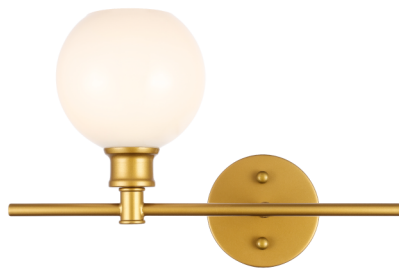

PRODUCT SPECIFICATION SHEET

COLLIER COLLECTION

Collier 1-Light Wall lamp Frosted white Glass

Black
Item No:LD2303BK

Dimensions

Back plate Size(in)	D4.7"H1"
Chain/Rod Length	N/A
Width	14.7"
Extension	8"
Height	9.8"
Maximum Height	N/A

Specifications

Finish	3 Finishes
Material	Iron / Glass
Glass Color	Frosted white
Type	Wall lamp
Hanging Device	N/A
Voltage	110-125V
Dimmable	Yes
Warranty	1 Year Limited
Shipment Type	Small Parcel

Bulb / Socket

Socket Type	E26
Number of Lights	1
Wattage/Bulb	40W
Included	No

Installation

Indoor/Outdoor	Indoor
Dry/Wet/Damp	Dry
Weight	1.9 LBS
Wire Length	11"
Safety Rating	ETL Listed

Brass
Item No:LD2303BR

Chrome
Item No:LD2303C