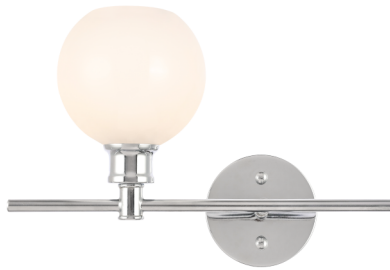

PRODUCT SPECIFICATION SHEET

COLLIER COLLECTION

Collier 1-Light Wall lamp Frosted white Glass

Black
Item No:LD2303BK

Dimensions

Back plate Size(in)	D4.7"H1"
Chain/Rod Length	N/A
Width	14.7"
Extension	8"
Height	9.8"
Maximum Height	N/A

Specifications

Finish	3 Finishes
Material	Iron / Glass
Glass Color	Frosted white
Type	Wall lamp
Hanging Device	N/A
Voltage	110-125V
Dimmable	Yes
Warranty	1 Year Limited
Shipment Type	Small Parcel

Bulb / Socket

Socket Type	E26
Number of Lights	1
Wattage/Bulb	40W
Included	No

Installation

Indoor/Outdoor	Indoor
Dry/Wet/Damp	Dry
Weight	1.9 LBS
Wire Length	11"
Safety Rating	ETL Listed

Brass
Item No:LD2303BR

Chrome
Item No:LD2303C