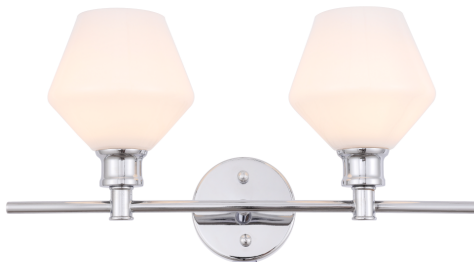

## GENE COLLECTION

Gene 2-Light Wall lamp White Glass

Black  
Item No:LD2313BK

Brass  
Item No:LD2313BR

Chrome  
Item No:LD2313C

Satin Gold  
Item No:LD2313SG

### Dimensions

Back plate Size(in)	D4.7"H1"
Chain/Rod Length	N/A
Width	19.1"
Extension	8"
Height	10.5"
Maximum Height	N/A

### Specifications

Finish	4 Finishes
Material	Iron / Glass
Glass Color	White
Type	Wall lamp
Hanging Device	N/A
Voltage	110-125V
Dimmable	Yes
Warranty	1 Year Limited
Shipment Type	Small Parcel