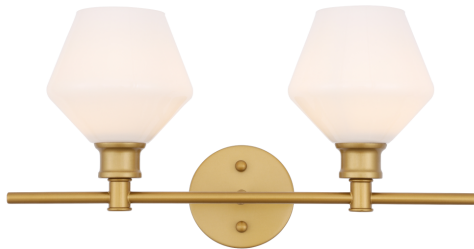

## GENE COLLECTION

Gene 2-Light Wall lamp White Glass

Black  
Item No:LD2313BK

Brass  
Item No:LD2313BR

Chrome  
Item No:LD2313C

Satin Gold  
Item No:LD2313SG

### Dimensions

Back plate Size(in)	D4.7"H1"
Chain/Rod Length	N/A
Width	19.1"
Extension	8"
Height	10.5"
Maximum Height	N/A

### Specifications

Finish	4 Finishes
Material	Iron / Glass
Glass Color	White
Type	Wall lamp
Hanging Device	N/A
Voltage	110-125V
Dimmable	Yes
Warranty	1 Year Limited
Shipment Type	Small Parcel