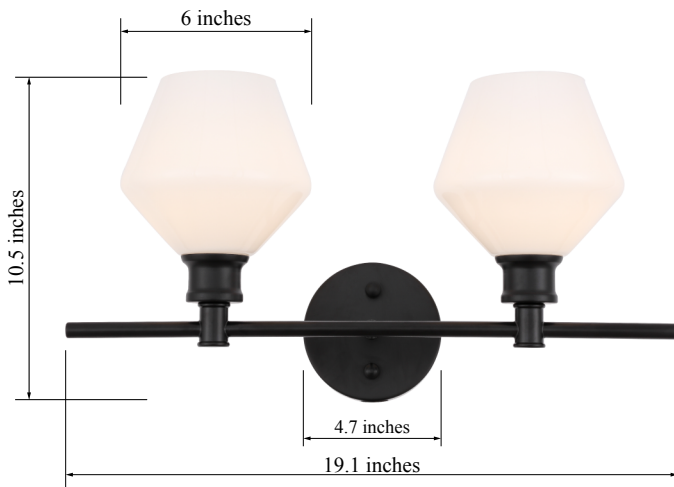

## GENE COLLECTION

Gene 2-Light Wall lamp White Glass

Black  
Item No:LD2313BK

Brass  
Item No:LD2313BR

Chrome  
Item No:LD2313C

Satin Gold  
Item No:LD2313SG

### Dimensions

Back plate Size(in)	D4.7"H1"
Chain/Rod Length	N/A
Width	19.1"
Extension	8"
Height	10.5"
Maximum Height	N/A

### Specifications

Finish	4 Finishes
Material	Iron / Glass
Glass Color	White
Type	Wall lamp
Hanging Device	N/A
Voltage	110-125V
Dimmable	Yes
Warranty	1 Year Limited
Shipment Type	Small Parcel