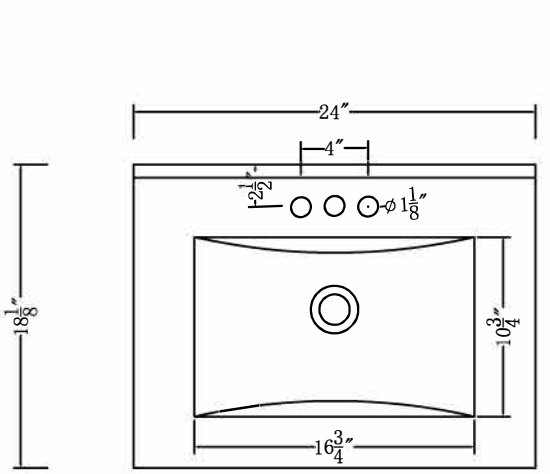

Front view

Top view