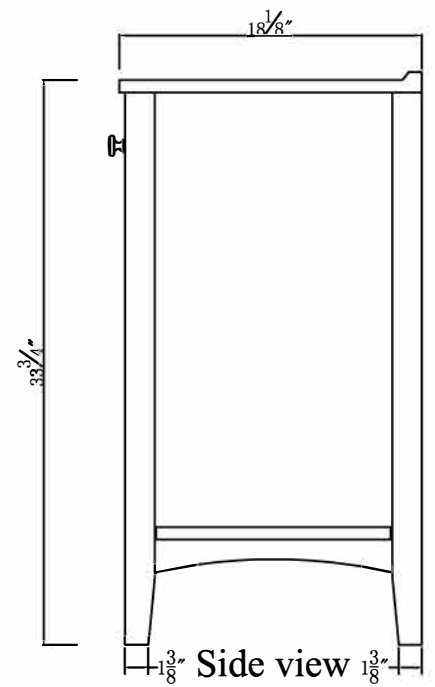

Top view

DWG. NO.
MODEL NO: VF-2007
SPEC NO:
QUANTITY: 1
DATE:
CHECKED BY:
FOR PROPOSAL ONLY ALL DIMENSIONS TO BE VERIFIED
PROJECT:
COLOR:
FINISH:
REVISIONS
1
2
3
4
5
6
ELEGANT FURNITURE & LIGHTING™
500-550 E. Erie Avenue Philadelphia PA 19134 1-888-388-3390