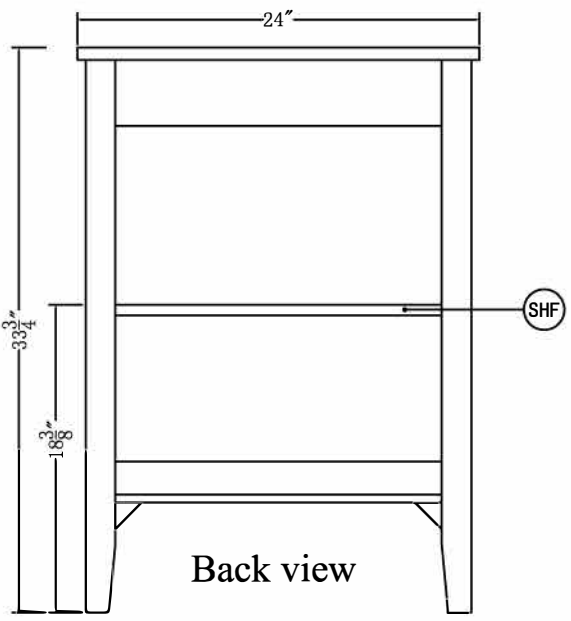

Side view

Back view

DWG. NO.
MODEL NO: VF-2007
SPEC NO:
QUANTITY: 1
DATE:
CHECKED BY:
FOR PROPOSAL ONLY ALL DIMENSIONS TO BE VERIFIED
PROJECT:
COLOR:
FINISH:
REVISIONS
1
2
3
4
5
6
ELEGANT FURNITURE & LIGHTING™
500-550 E. Erie Avenue Philadelphia PA 19134 1-888-388-3390