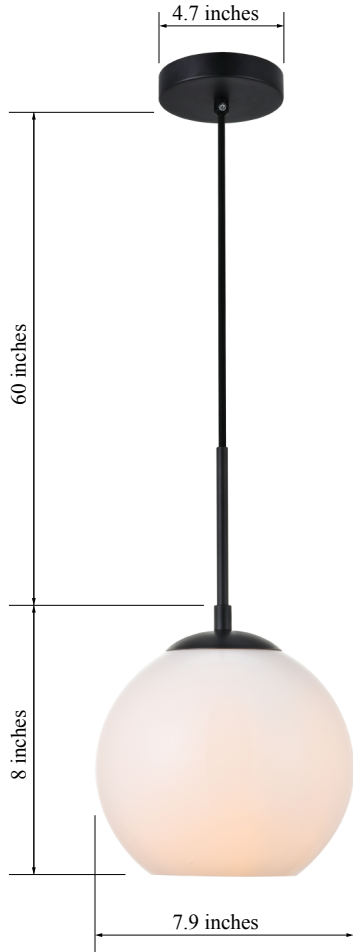

## BAXTER COLLECTION

Baxter 1-Light Pendant lamp Frosted white Glass

Black  
Item No:LD2207BK

Brass  
Item No:LD2207BR

Chrome  
Item No:LD2207C

Satin Gold  
Item No:LD2207SG

Available Finishes

### Dimensions

|                  |          |
|------------------|----------|
| Canopy Size(in)  | D4.7"H1" |
| Chain/Rod Length | 60"      |
| Length           | N/A      |
| Width            | 7.9"     |
| Height           | 8"       |
| Maximum Height   | 68"      |

### Specifications

|                |                |
|----------------|----------------|
| Finish         | 4 Finishes     |
| Material       | Iron / Glass   |
| Glass Color    | Frosted white  |
| Type           | Pendant lamp   |
| Hanging Device | Cord           |
| Voltage        | 110-125V       |
| Dimmable       | Yes            |
| Warranty       | 1 Year Limited |
| Shipment Type  | Small Parcel   |