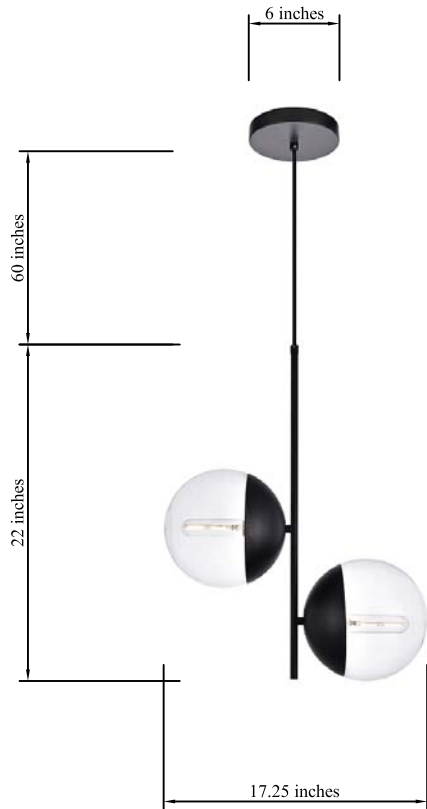

## ECLIPSE COLLECTION

ECLIPSE 2-Light Black Pendant Clear Glass

Black  
Item No:LD6117BK

Chrome  
Item No:LD6119C

Brass  
Item No:LD6121BR

Available Finishes

### Dimensions

Canopy Size(in)	D6"*H1"
Chain/Rod Length	60"
Length	17.25"
Width	8"
Height	22"
Maximum Height	91"

### Specifications

Finish	3 Finishes
Material	Iron / Glass
Glass Color	Clear
Type	Pendant
Hanging Device	Cord
Voltage	110-125V
Dimmable	Yes
Warranty	1 Year Limited
Shipment Type	Small Parcel

### Bulb / Socket

Socket Type	E26
Number of Lights	2
Wattage/Bulb	40W
Included	No