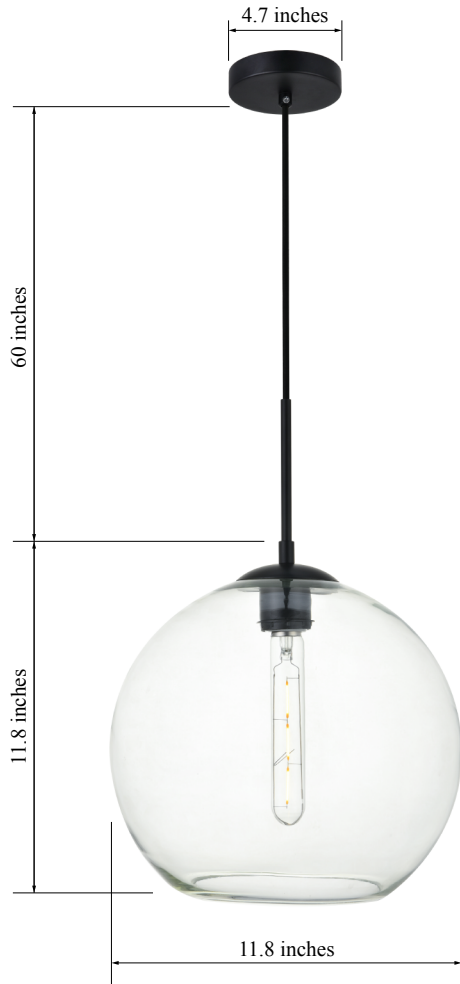

PRODUCT SPECIFICATION SHEET

BAXTER COLLECTION

Baxter 1-Light Pendant lamp Clear Glass

Black
Item No:LD2224BK

Brass
Item No:LD2224BR

Chrome
Item No:LD2224C

Available Finishes

Dimensions

Canopy Size(in)	D4.7"H1"
Chain/Rod Length	60"
Length	N/A
Width	11.8"
Height	11.8"
Maximum Height	71.8"

Specifications

Finish	3 Finishes
Material	Iron / Glass
Glass Color	Clear
Type	Pendant lamp
Hanging Device	Cord
Voltage	110-125V
Dimmable	Yes
Warranty	1 Year Limited
Shipment Type	Small Parcel

Bulb / Socket

Socket Type	E26
Number of Lights	1
Wattage/Bulb	40W
Included	No

Installation

Indoor/Outdoor	Indoor
Dry/Wet/Damp	Dry
Weight	3.4 LBS
Wire Length	60"
Safety Rating	ETL Listed