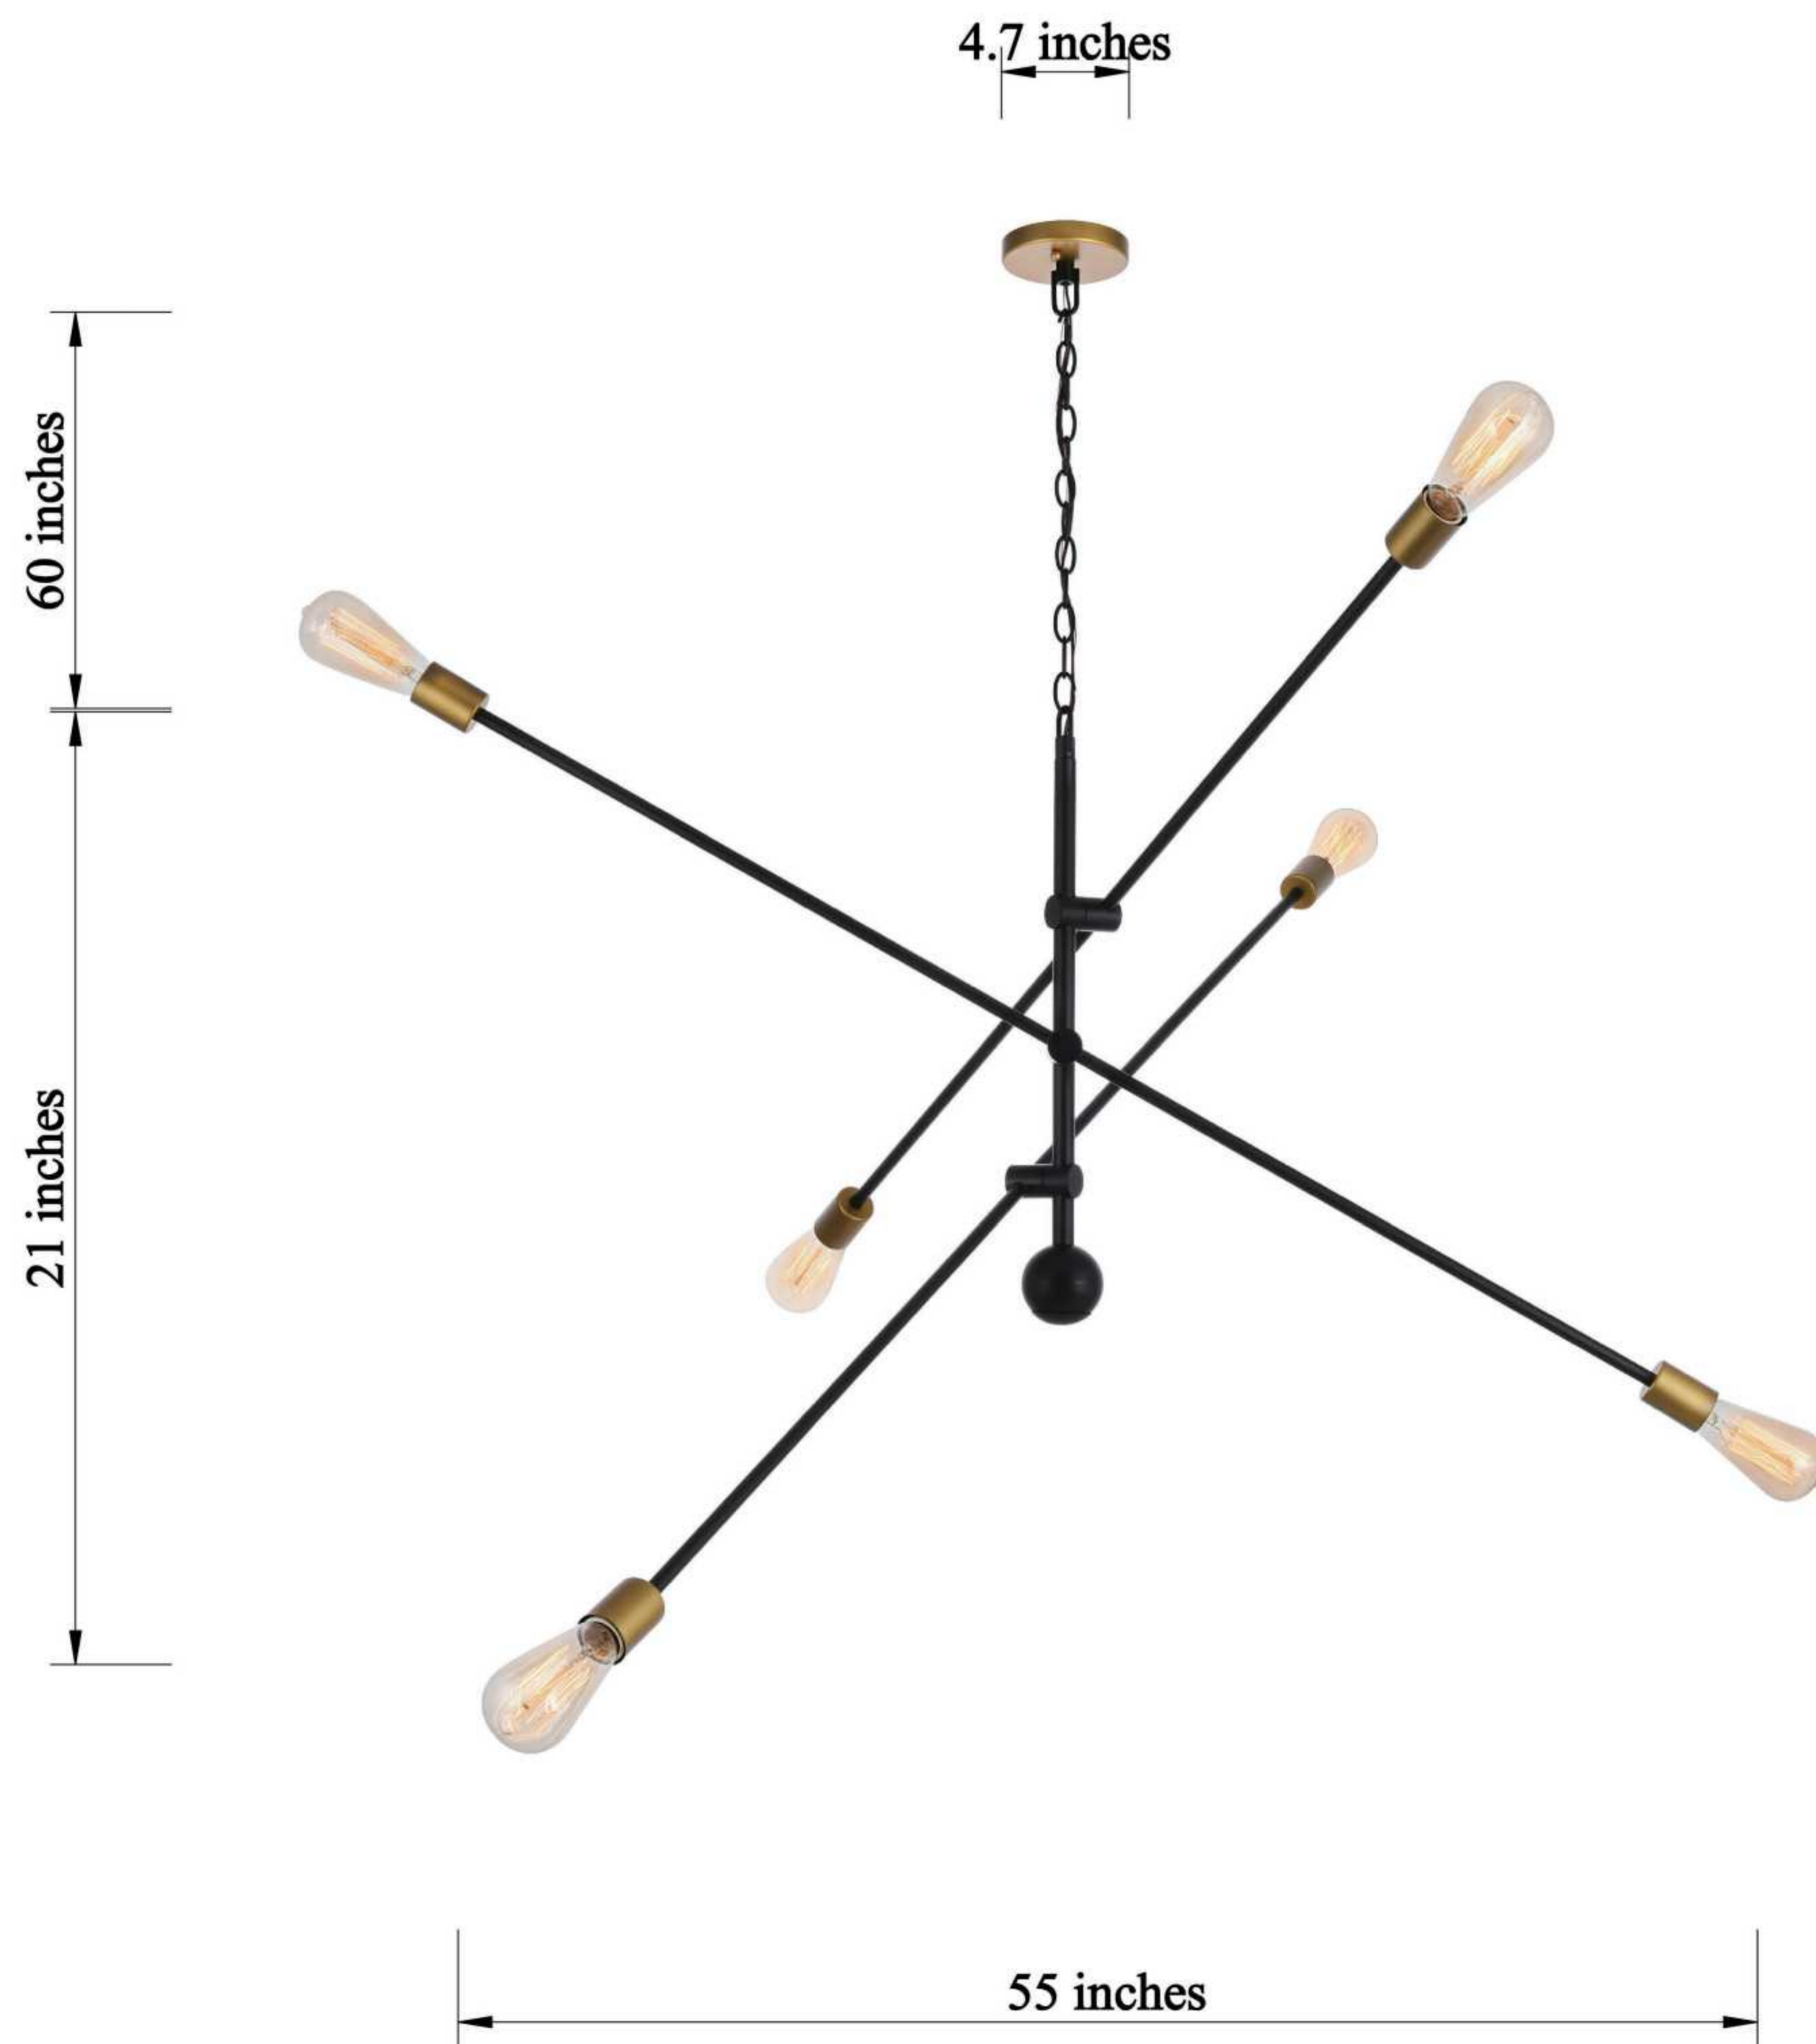

### AXEL 6-Light Steel Chandelier

**Black+Brass**  
Item No:LD8012D55BK

**Polish Nickel**  
Item No:LD8013D55PN

**Brass**  
Item No:LD8014D55BR

Available Finishes

#### Dimensions

Canopy Size(in)	D4.7" H1.0"
Chain/Rod Length	60"
Length	N/A
Width	55"
Height	21"
Maximum Height	82"

#### Specifications

Finish	3 Finishes
Material	Metal
Glass Color	N /A
Type	Chandelier
Hanging Device	Chain
Voltage	110-125V
Dimmable	Yes
Warranty	1 Year Limited
Shipment Type	Small Parcel