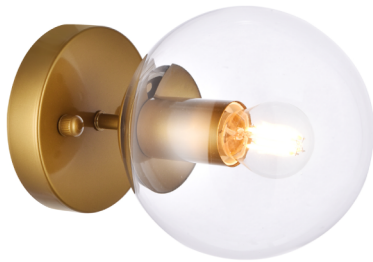

PRODUCT SPECIFICATION SHEET

MIMI COLLECTION

Mimi 1-Light Wall-lamp / Flush-mount Glass Shade

Black
Item No:LD2450BK

Brass
Item No:LD2450BR

Chrome
Item No:LD2450C

Available Finishes

Dimensions

Back plate Size(in)	D4.7"H1"
Chain/Rod Length	N/A
Width	5.9"
Extension	8.3"
Height	5.9"
Maximum Height	N/A

Specifications

Finish	3 Finishes
Material	Iron / Glass
Glass Color	Clear
Type	Wall lamp / Flush mount
Hanging Device	N/A
Voltage	110-125V
Dimmable	Yes
Warranty	1 Year Limited
Shipment Type	Small Parcel

Bulb / Socket

Socket Type	E26
Number of Lights	1
Wattage/Bulb	40W
Included	No

Installation

Indoor/Outdoor	Indoor
Dry/Wet/Damp	Dry
Weight	1.81 LBS
Wire Length	11"
Safety Rating	ETL Listed