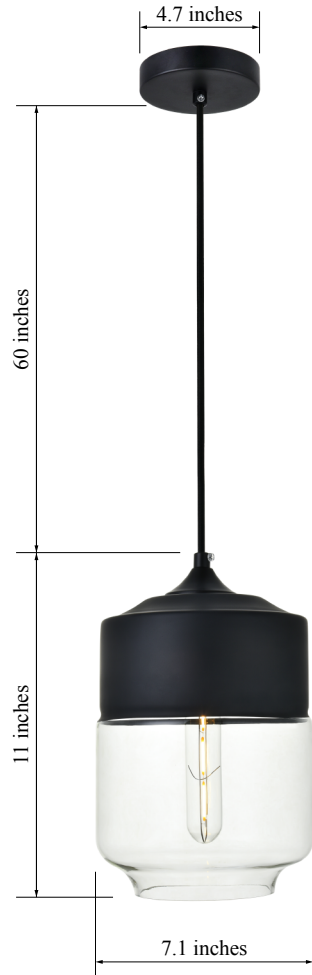

PRODUCT SPECIFICATION SHEET

ASHWELL COLLECTION

Ashwell 1-Light Pendant lamp Black/Chrome and Clear Glass

Black
Item No:LD2241BK

Chrome
Item No:LD2241C

Available Finishes

Dimensions

Canopy Size(in)	D4.7"H1"
Chain/Rod Length	60"
Length	N/A
Width	7.1"
Height	11"
Maximum Height	71"

Specifications

Finish	2 Finishes
Material	Iron / Glass
Glass Color	Black/Chrome and Clear
Type	Pendant lamp
Hanging Device	Cord
Voltage	110-125V
Dimmable	Yes
Warranty	1 Year Limited
Shipment Type	Small Parcel

Bulb / Socket

Socket Type	E26
Number of Lights	1
Wattage/Bulb	40W
Included	No

Installation

Indoor/Outdoor	Indoor
Dry/Wet/Damp	Dry
Weight	2 LBS
Wire Length	60"
Safety Rating	ETL Listed