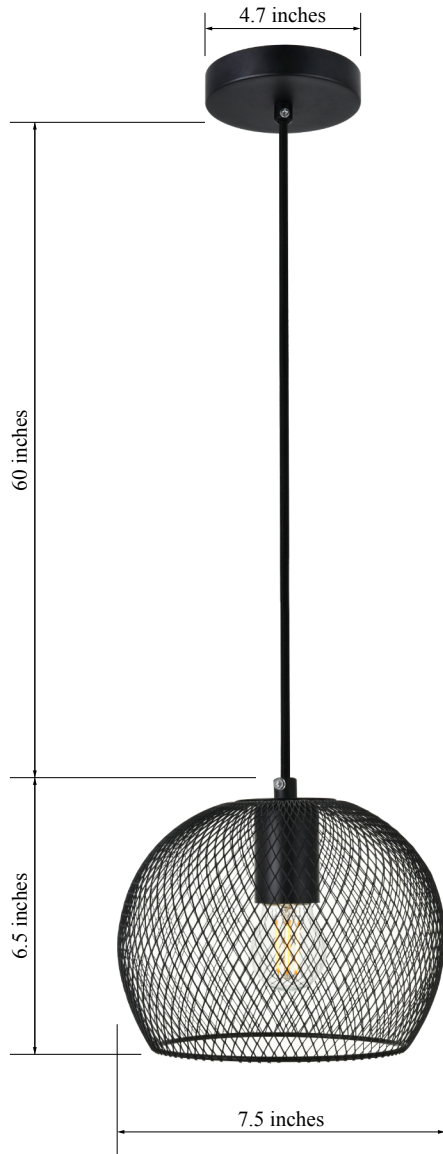

PRODUCT SPECIFICATION SHEET

KELLER COLLECTION

Keller 1-Light Pendant lamp Black Shade

Black
Item No:LD2248BK

Dimensions

Canopy Size(in)	D4.7"H1"
Chain/Rod Length	60"
Length	N/A
Width	7.5"
Height	6.5"
Maximum Height	66.5"

Specifications

Finish	1 Finishes
Material	Iron
Shade Color	Black
Type	Pendant lamp
Hanging Device	Cord
Voltage	110-125V
Dimmable	Yes
Warranty	1 Year Limited
Shipment Type	Small Parcel

Bulb / Socket

Socket Type	E26
Number of Lights	1
Wattage/Bulb	40W
Included	No

Installation

Indoor/Outdoor	Indoor
Dry/Wet/Damp	Dry
Weight	0.9 LBS
Wire Length	60"
Safety Rating	ETL Listed

Available Finishes