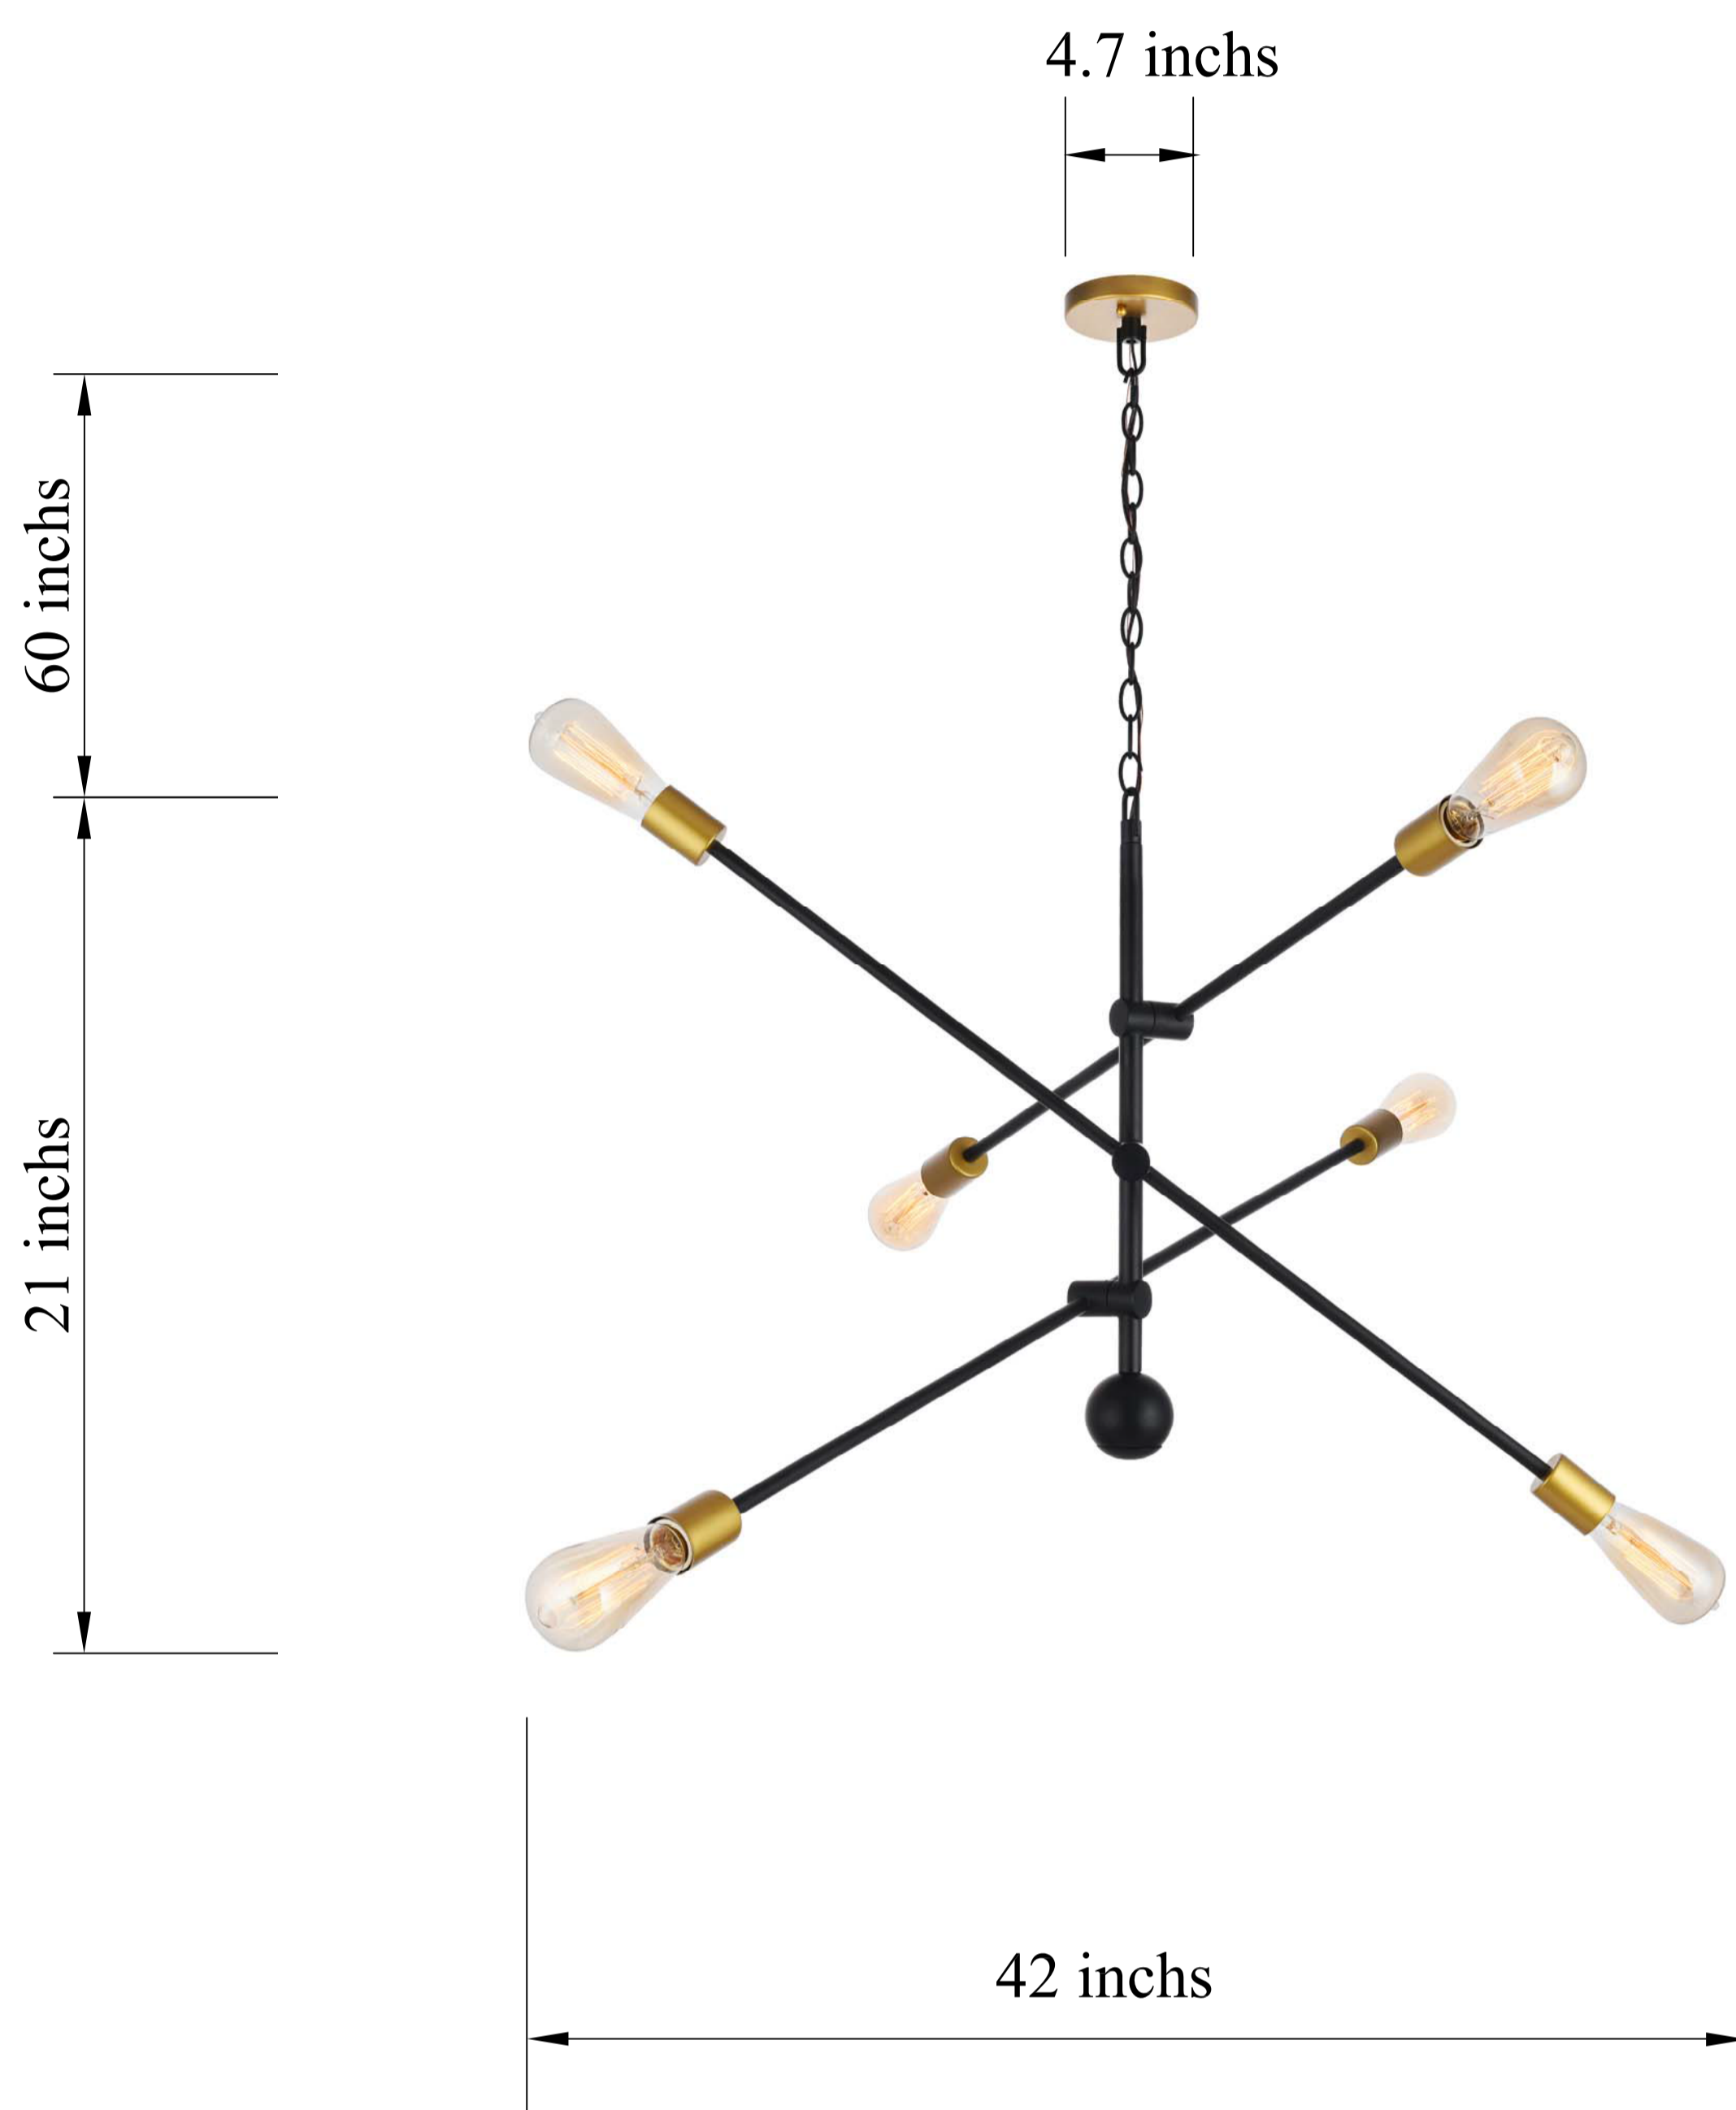

PRODUCT SPECIFICATION SHEET

AXEL COLLECTION

AXEL 6-Light Steel Chandelier

Black+Brass
Item No:LD8009D42BK

Polish Nickel
Item No:LD8010D42PN

Brass
ItemNo:LD8011D42BR

Available Finishes

Dimensions

Canopy Size(in)	D4.7" H1.0"
Chain/Rod Length	60"
Length	N/A
Width	42"
Height	21"
Maximum Height	82"

Specifications

Finish	3 Finishes
Material	Metal
Glass Color	N/A
Type	Chandelier
Hanging Device	Chain
Voltage	110-125V
Dimmable	Yes
Warranty	1 Year Limited
Shipment Type	Small Parcel

Bulb / Socket

Socket Type	E26
Number of Lights	6
Wattage/Bulb	60W
Included	No

Installation

Indoor/Outdoor	Indoor
Dry/Wet/Damp	Dry
Weight	7.72 LBS
Wire Length	72"
Safety Rating	ETL Listed