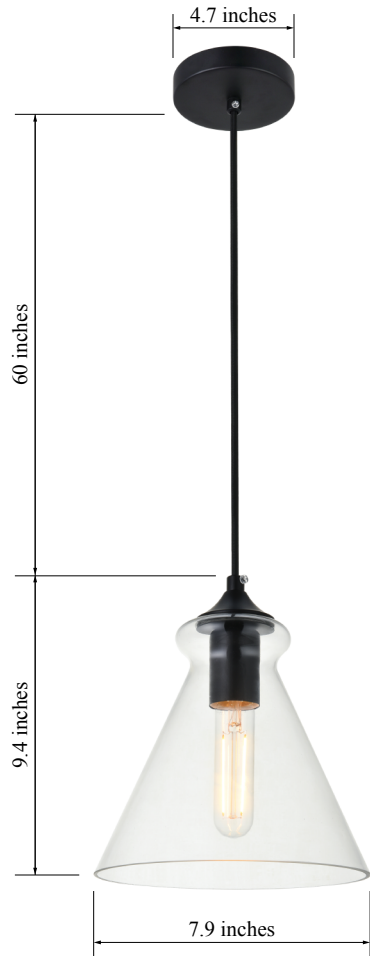

PRODUCT SPECIFICATION SHEET

DESTRY COLLECTION

Destry 1-Light Pendant lamp Clear Glass

Black
Item No:LD2244BK

Brass
Item No:LD2244BR

Chrome
Item No:LD2244C

Satin Gold
Item No:LD2244SG

Available Finishes

Dimensions

Canopy Size(in)	D4.7"H1"
Chain/Rod Length	60"
Length	N/A
Width	7.9"
Height	9.4"
Maximum Height	69.4"

Specifications

Finish	4 Finishes
Material	Iron / Glass
Glass Color	Clear
Type	Pendant lamp
Hanging Device	Cord
Voltage	110-125V
Dimmable	Yes
Warranty	1 Year Limited
Shipment Type	Small Parcel

Bulb / Socket

Socket Type	E26
Number of Lights	1
Wattage/Bulb	40W
Included	No

Installation

Indoor/Outdoor	Indoor
Dry/Wet/Damp	Dry
Weight	2 LBS
Wire Length	60"
Safety Rating	ETL Listed